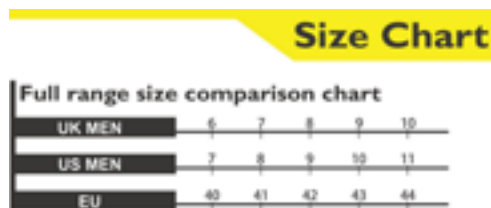

- EN ISO 20345:2011 & SS 513 tested & complied
- Genuine buffalo hide leather & soft PU upper
- YKK side zipper & shoelace for perfect fit * comfort
- TPU dual density outsole
- Oil & acid resistant outsole
- Hydrolysis resistance to water & microbial corrosion outsole
- Wide "5 toes" steel toe cap with 20% extra space for comfort
- Anti-piercing steel plate
- PU antibacterial iodine-ion infused insoles
- High rebound PU midsole
- Breathable wear-resistant fibre lining with mesh design
- SRC standard anti-slip & effective grid pattern for maximum grip
- Dirt-blocking shoe tongue
- Sizes available: UK 5 -11

ITEM CODE	Size
PT-014-BK-5	UK 5
PT-014-BK-6	UK 6
PT-014-BK-7	UK 7
PT-014-BK-8	UK 8
PT-014-BK-9	UK 9
PT-014-BK-10	UK 10
PT-014-BK-11	UK 11

FEATURES

EN ISO 20345:2011
 SS 513 Tested & Complied
 Safety Grade: S1P
 YKK Side Zipper & Shoelace
 Genuine Buffalo Hide Leather
 TPU Dual Density Outsole
 Oil & Acid Resistant Outsole
 Wide "5 Toes" Steel Toe Cap
 Anti-piercing Steel Plate
 PU Antibacterial Insoles
 Breathable Wear-Resistant Lining
 SRC Standard Anti-Slip
 Dirt-blocking Shoe Tongue