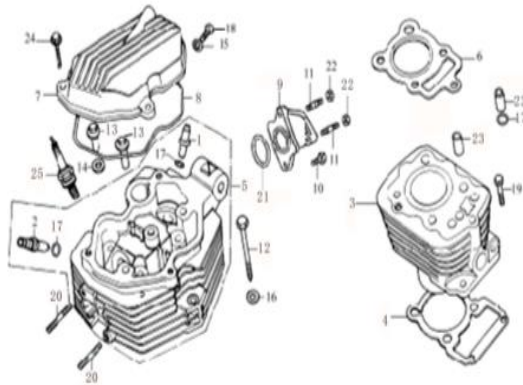

ENGINE COMPONENTRY CONTENTS

15A. CYLINDER BLOCK & CYLINDER HEAD

15B. VALVE TRAIN

15C. RIGHT CRANK CASE COVER

15D. CRANK CASE

15A. CYLINDER BLOCK & CYLINDER HEAD

BP CODE	PART(S) DESCRIPTION
BP60-15-002	braaap Intake Valve Guide
BP60-15-003	braaap Exhaust Valve Guide
BP60-15-004	braaap Cylinder Block
BP60-15-005	braaap Cylinder Base Gasket
BP60-15-006	braaap Cylinder Head
BP60-15-007	braaap Cylinder Head Gasket
BP60-15-008	braaap Rocker Cover
BP60-15-009	braaap Rocker Cover Gasket
BP60-15-010	braaap Intake Pipe
BP60-15-011	braaap Bolt M6 X 20
BP60-15-012	braaap Bolt M6 X 25
BP60-15-013	braaap Bolt M8 X 84.6
BP60-15-014	braaap Nut
BP60-15-015	braaap Washer
BP60-15-016	braaap Oil Passage Washer
BP60-15-017	braaap Washer Copper
BP60-15-018	braaap Dowell O-Ring
BP60-15-019	braaap Bolt M6 X 12
BP60-15-020	braaap Bolt M6 X 20
BP60-15-021	braaap Bolt M6 X 35
BP60-15-022	braaap O-Ring 33.5 X 3
BP60-15-023	braaap Nut M6
BP60-15-024	braaap Dowell Pin
BP60-15-025	braaap Bolt M6 X 30
BP60-15-026	braaap Spark Plug NGK D7EA
BP60-15-027	braaap Spark Plug NGK D8EA