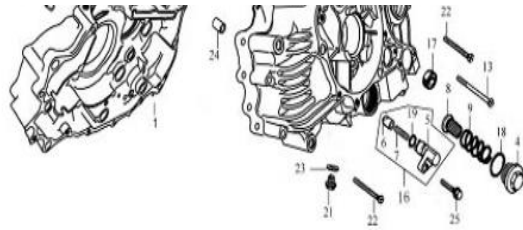

BP CODE	PART(S) DESCRIPTION
BP60-15-072	braaaap Centre Crank Case Right Hand Side
BP60-15-073	braaaap Centre Crank Case Gasket
BP60-15-074	braaaap Centre Crank Case Left Hand Side
BP60-15-075	braaaap Screen Filter Cover
BP60-15-076	braaaap Pin Retaining Block
BP60-15-077	braaaap Pin
BP60-15-078	braaaap Pin Spring
BP60-15-079	braaaap Screen Filter
BP60-15-080	braaaap Screen Filter Spring
BP60-15-081	braaaap Crank Case Breather
BP60-15-082	braaaap Crank Case Breather Butterfly Clips
BP60-15-083	braaaap Clutch Cable Adjusting Support Bracket
BP60-15-084	braaaap Bolt M6 X 100
BP60-15-085	braaaap Screw Stud A M8 X 141
BP60-15-086	braaaap Screw Stud B M8 X 137
BP60-15-087	braaaap Pin Retaining Assembly
BP60-15-088	braaaap Oil Seal 14 X 28 X 7
BP60-15-089	braaaap O-Ring 35.5 X 3
BP60-15-090	braaaap O-Ring 13 X 2.5
BP60-15-091	braaaap Bolt M6 X 55
BP60-15-092	braaaap Sump Plug
BP60-15-071	braaaap Bolt M6 X 50
BP60-15-093	braaaap Sump Plug Washer
BP60-15-094	braaaap Dowell Pin 10 X 14
BP60-15-095	braaaap Bolt M6 X 20