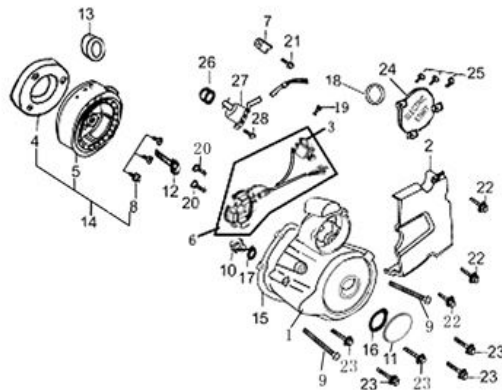

15G. MAGNETO

BP CODE	PART(S) DESCRIPTION
BP60-15-132	braaap Crank Case Cover Left Hand Side
BP60-15-133	braaap Front Sprocket Cover
BP60-15-134	braaap Inner Coil
BP60-15-135	braaap Starting Clutch
BP60-15-136	braaap Flywheel
BP60-15-137	braaap Stator Plate
BP60-15-138	braaap Wire Clamp
BP60-15-139	braaap Bolt M8 X 18
BP60-15-140	braaap Bolt M6 X 55
BP60-15-141	braaap Plug
BP60-15-142	braaap Left Hand Engine Cover Small
BP60-15-143	braaap Flywheel Lock Bolt
BP60-15-144	braaap Crankshaft Oil.Seal 50 X 34 X 7
BP60-15-145	braaap Flywheel & Clutch Assembly
BP60-15-146	braaap Crank Case Cover Left Hand Side Gasket
BP60-15-147	braaap O-Ring 27.5 X 2.5
BP60-15-148	braaap O-Ring 13.8 X 2.5
BP60-15-149	braaap O-Ring 63 X 3
BP60-15-150	braaap Bolt M5 X 16
BP60-15-151	braaap Bolt M5 X 30
BP60-15-152	braaap Bolt M6 X 12
BP60-15-153	braaap Bolt M6 X 30
BP60-15-154	braaap Bolt M6 X 45
BP60-15-155	braaap Starting Motor Cover
BP60-15-156	braaap Bolt M6 X 20
BP60-15-157	braaap Neutral Sensor Oil Seal