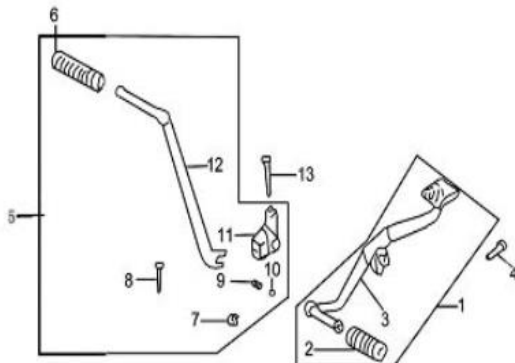

15M. GEAR LEVER & KICKSTARTER