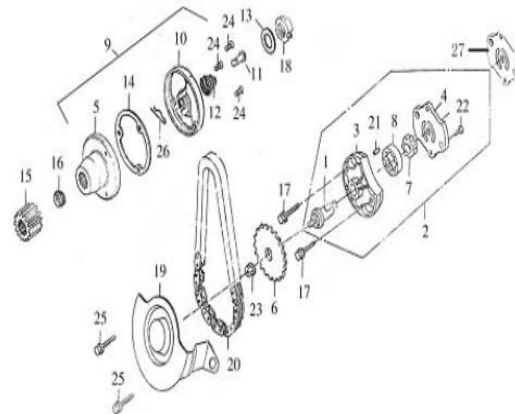

15E. OIL PUMP & OIL FILTER

BP CODE	PART(S) DESCRIPTION
BP60-15-096	braaaap Oil Pump Shaft
BP60-15-097	braaaap Oil Pump Assembly
BP60-15-098	braaaap Oil Pump Body
BP60-15-099	braaaap Oil Pump Cover
BP60-15-100	braaaap Oil Filter Body
BP60-15-101	braaaap Oil Pump Drive Sprocket
BP60-15-102	braaaap Oil Pump Rotator Gear Inner
BP60-15-103	braaaap Oil Pump Rotator Gear Outer
BP60-15-104	braaaap Oil Filter Assembly
BP60-15-105	braaaap Oil Filter Cover
BP60-15-106	braaaap Oil Filter Intake Pipe
BP60-15-107	braaaap Oil Filter Spring
BP60-15-108	braaaap Oil Filter Thrust Washer
BP60-15-109	braaaap Oil Filter Cover Gasket
BP60-15-110	braaaap Primary Drive Gear
BP60-15-111	braaaap Oil Pump Drive Sprocket
BP60-15-112	braaaap Bolt M6 X 35
BP60-15-113	braaaap Nut
BP60-15-114	braaaap Oil Pump Chain Guide
BP60-15-115	braaaap Oil Pump Drive Chain
BP60-15-116	braaaap Oil Pump Dowell Pin
BP60-15-117	braaaap Bolt M3 X 8
BP60-15-118	braaaap Nut M6
BP60-15-119	braaaap Bolt M5 X 12
BP60-15-120	braaaap Bolt M6 X 12
BP60-15-121	braaaap Retaining Pin