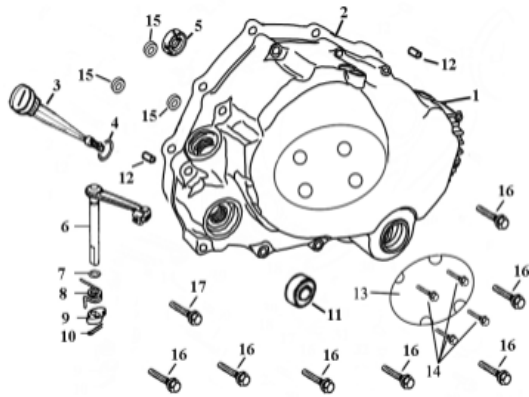

BP CODE	PART(S) DESCRIPTION
BP60-15-028	braaap Valve Stem Oil Seal
BP60-15-029	braaap Push Rod Support Bracket
BP60-15-030	braaap Timing Sprocket (Cam Timing)
BP60-15-031	braaap Rocker Arm Support
BP60-15-032	braaap Rocker Arm Lower
BP60-15-033	braaap Rocker Arm Shaft
BP60-15-034	braaap Cam Shaft
BP60-15-035	braaap Cam Shaft Spring
BP60-15-036	braaap Push Rod
BP60-15-037	braaap Intake Valve
BP60-15-038	braaap Exhaust Valve
BP60-15-039	braaap Valve Spring Outer
BP60-15-040	braaap Valve Spring Inner
BP60-15-041	braaap Valve Seat Upper
BP60-15-042	braaap Valve Seat Spring Outer
BP60-15-043	braaap Valve Seat Spring Inner
BP60-15-044	braaap Split Cone Valve Seal
BP60-15-045	braaap Valve Clearance Adjustment Screw
BP60-15-046	braaap Bolt M8 X 30
BP60-15-047	braaap Rocker Arm Lock Nut
BP60-15-048	braaap Washer Timing Sprocket
BP60-15-049	braaap Washer
BP60-15-050	braaap Waved Washer
BP60-15-051	braaap O-Ring 20 X 2.5
BP60-15-052	braaap O-Ring 17 X 2.5
BP60-15-053	braaap Cam Shaft Stopper
BP60-15-054	braaap Bolt M6 X 12

15C. RIGHT CRANK CASE COVER