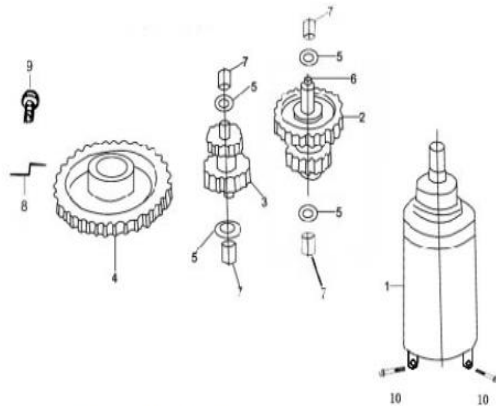

15F. STARTING MOTOR

BP CODE	PART(S) DESCRIPTION
BP60-15-123	braaap Starting Motor
BP60-15-124	braaap Dual Gear Set A
BP60-15-125	braaap Dual Gear Set B
BP60-15-126	braaap Starting Motor Drive Sprocket
BP60-15-127	braaap Dual Gear Set Washers
BP60-15-128	braaap Dual Gear Set A Shaft
BP60-15-129	braaap Dual Gear Set Needle Bearings
BP60-15-130	braaap Starting Clutch Stopper
BP60-15-019	braaap Bolt M6 X 12
BP60-15-131	braaap Bolt M6 X 30