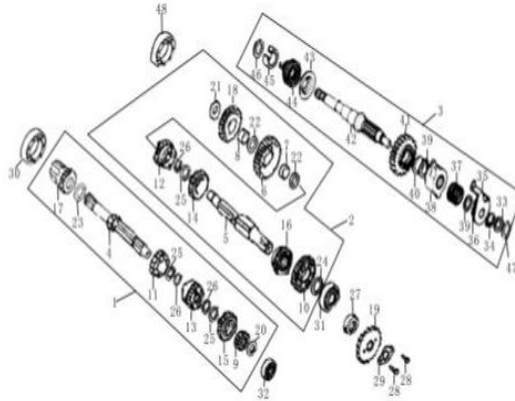

BP60-15-195	braaap Washer
BP60-15-196	braaap Flat Key
BP60-15-197	braaap Crankshaft Balancer (Driven Gear)
BP60-15-198	braaap Balancing Shaft
BP60-15-199	braaap Bearing 6303 (17 X 47 X 14)
BP60-15-200	braaap Bearing 6203 (17 X 40 X 12)

15J. TRANSMISSION

BP CODE	PART(S) DESCRIPTION
BP60-15-201	braaap Main Shaft Assembly
BP60-15-202	braaap Counter Shaft Assembly
BP60-15-203	braaap Starter Shaft Assembly
BP60-15-204	braaap Main Shaft
BP60-15-205	braaap Counter Shaft
BP60-15-206	braaap 1st Gear Counter Shaft
BP60-15-207	braaap Bush
BP60-15-208	braaap Bush
BP60-15-209	braaap 2nd Gear Main Shaft
BP60-15-210	braaap 2nd Gear Counter Shaft
BP60-15-211	braaap 3rd Gear Main Shaft
BP60-15-212	braaap 3rd Gear Counter Shaft
BP60-15-213	braaap 4th Gear Main Shaft
BP60-15-214	braaap 4th Gear Counter Shaft
BP60-15-215	braaap 5th Gear Main Shaft
BP60-15-216	braaap 5th Gear Counter Shaft
BP60-15-217	braaap Starting Driven Gear Set
BP60-15-218	braaap Starting Idler Gear
BP60-15-219	braaap Output Gear 16t 428 pitch
BP60-15-219-17t	braaap Sprocket 17t 428 pitch
BP60-15-220	braaap Washer 15 X 25 X 1.0
BP60-15-221	braaap Washer 15 X 30 X 1.0
BP60-15-222	braaap Washer 16.5 X 24 X 0.5
BP60-15-223	braaap Washer 20 X 26.5 X 0.5
BP60-15-224	braaap Washer 20 X 26 X 1.0
BP60-15-225	braaap Spline Washer
BP60-15-226	braaap Circlip
BP60-15-227	braaap Oil Seal 20 X 34 X 7
BP60-15-228	braaap Bolt M6 X 10
BP60-15-229	braaap Output Gear Locating Plate
BP60-15-230	braaap Bearing 6006
BP60-15-231	braaap Bearing 6204
BP60-15-232	braaap Bearing 6202 RS
BP60-15-233	braaap Circlip 16
BP60-15-234	braaap Circlip 24
BP60-15-235	braaap Friction Spring Retaining Plate
BP60-15-236	braaap Washer
BP60-15-237	braaap Spring
BP60-15-238	braaap Starting Ratchet
BP60-15-239	braaap Circlip 20
BP60-15-240	braaap Washer A
BP60-15-241	braaap Starting Gear
BP60-15-242	braaap Starting Shaft
BP60-15-243	braaap Base Spring
BP60-15-244	braaap Return Spring
BP60-15-245	braaap Sleeve
BP60-15-246	braaap Washer B
BP60-15-247	braaap Washer
BP60-15-248	braaap Needle Bearing

15K. GEAR SHIFTING ASSEMBLY