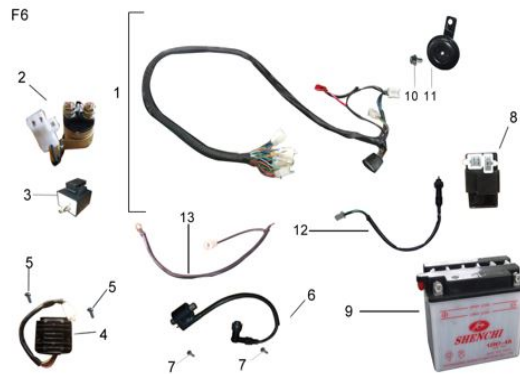

8. FRAME / FOOTPEG

BP CODE	PART(S) DESCRIPTION
BP60-08-001	braaap Frame
BP60-08-002	braaap Model Plate
BP60-08-003	braaap Model Plate Rivets
BP60-08-004	braaap Upper Engine Mount Bracket
BP60-08-005	braaap Upper Engine Mount Bracket Bolts
BP60-08-006	braaap Nut
BP60-08-007	braaap Front Engine Cradle
BP60-08-008	braaap Front Engine Cradle Bolts A
BP60-08-009	braaap Front Engine Cradle Bolts B
BP60-08-010	braaap Nut M10 x 1.25
BP60-08-011	braaap Engine Mount Axle
BP60-08-012	braaap Engine Mount Axle Nut
BP60-08-013	braaap Footpeg Left Hand Side
BP60-08-014	braaap Footpeg Right Hand Side
BP60-08-015	braaap Footpeg Bracket Bolt
BP60-08-016	braaap Pillion Footpeg Left Hand Side
BP60-08-017	braaap Pillion Footpeg Right Hand Side
BP60-08-018	braaap Pillion Footpeg Mount Bolt
BP60-08-019	braaap Footpeg Set Triumph
BP60-08-020	braaap Footpeg Set Trail Style
BP60-08-021	braaap Saddle Bags (Subframe Mounting)

10. ELECTRICAL

BP CODE	PART(S) DESCRIPTION
BP60-10-001	braaap Wiring Loom
BP60-10-002	braaap Solenoid
BP60-10-003	braaap Flasher Unit
BP60-10-004	braaap Rectifier
BP60-10-005	braaap Rectifier Mount Bolts
BP60-10-006	braaap Ignition Coil Kit (Includes Spark Plug Cap)
BP60-10-007	braaap Spark Plug Cap
BP60-10-008	braaap Coil Mount Bolts
BP60-10-009	braaap CDI Unit
BP60-10-010	braaap Battery
BP60-10-011	braaap Horn Mount Bolt
BP60-10-012	braaap Horn Standard Black
BP60-10-013	braaap Horn Chrome
BP60-10-014	braaap Stop Light Switch Wire
BP60-10-015	braaap Lead Wire Starter Motor