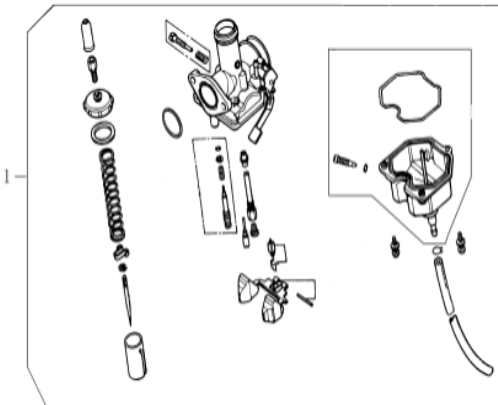

15L. CARBURETOR