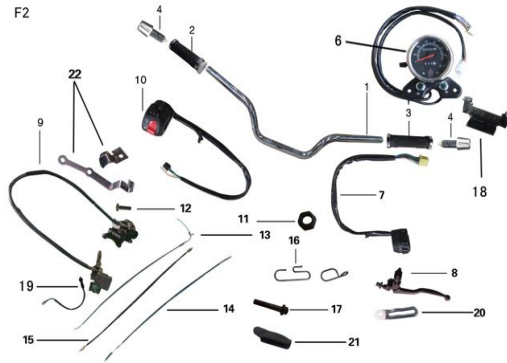

BRAAAP PARTS LISTING // ST250cc

CONTENTS

- 1. HANDLEBAR / SPEEDOMETER / C
- 2. STEERING STEM / TRIPLE CLAMP
- 3. FRONT FENDER / SIDE GUARDS
- 4. REAR SUSPENSION / DRIVETRAIN
- 5. FUEL TANK / SEAT / IGNITION
- 6. REAR BRAKE PEDAL / SIDE STAND / GEAR LEVER
- 7. EXHAUST / AIR BOX / BATTERY / EGR
- 8. FRAME / FOOTPEG
- 9. SWING ARM / REAR GUARD
- 10. ELECTRICAL

- 11. HEAD LIGHT / TAIL LIGHT / INDICATOR
- 12. FRONT WHEEL / FRONT BRAKE
- 13. REAR WHEEL / REAR BRAKE
- 14. MIRRORS / TOOL KIT / USER MANUAL
- 15. 250cc ENGINE (INCLUDES ALL ENGINE COMPONENTS)

1. HANDLEBAR / SPEEDOMETER / CABLES

15E. OIL PUMP & OIL FILTER

BP CODE	PART(S) DESCRIPTION
BP60-15-096	braaaap Oil Pump Shaft
BP60-15-097	braaaap Oil Pump Assembly
BP60-15-098	braaaap Oil Pump Body
BP60-15-099	braaaap Oil Pump Cover
BP60-15-100	braaaap Oil Filter Body
BP60-15-101	braaaap Oil Pump Drive Sprocket
BP60-15-102	braaaap Oil Pump Rotator Gear Inner
BP60-15-103	braaaap Oil Pump Rotator Gear Outer
BP60-15-104	braaaap Oil Filter Assembly
BP60-15-105	braaaap Oil Filter Cover
BP60-15-106	braaaap Oil Filter Intake Pipe
BP60-15-107	braaaap Oil Filter Spring
BP60-15-108	braaaap Oil Filter Thrust Washer
BP60-15-109	braaaap Oil Filter Cover Gasket
BP60-15-110	braaaap Primary Drive Gear
BP60-15-111	braaaap Oil Pump Drive Sprocket
BP60-15-112	braaaap Bolt M6 X 35
BP60-15-113	braaaap Nut
BP60-15-114	braaaap Oil Pump Chain Guide
BP60-15-115	braaaap Oil Pump Drive Chain
BP60-15-116	braaaap Oil Pump Dowell Pin
BP60-15-117	braaaap Bolt M3 X 8
BP60-15-118	braaaap Nut M6
BP60-15-119	braaaap Bolt M5 X 12
BP60-15-120	braaaap Bolt M6 X 12
BP60-15-121	braaaap Retaining Pin