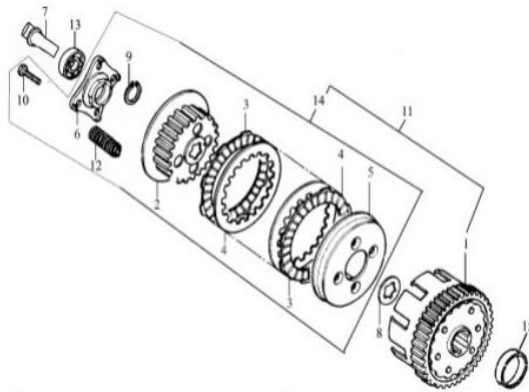

BP60-15-158	braaap Neutral Sensor
BP60-15-159	braaap Bolt M6 X 16

15H. CLUTCH

BP CODE	PART(S) DESCRIPTION
BP60-15-160	braaap Clutch Basket & Primary Gear
BP60-15-161	braaap Clutch Centre
BP60-15-162	braaap Clutch Friction Plates (X5)
BP60-15-163	braaap Clutch Plates (X4)
BP60-15-164	braaap Clutch Pressure Plate
BP60-15-165	braaap Clutch Plate Lifter
BP60-15-166	braaap Clutch Lifter Rod
BP60-15-167	braaap Clutch Spline Washer
BP60-15-168	braaap Circlip
BP60-15-169	braaap Bolt M6 X 22
BP60-15-170	braaap Clutch Assembly
BP60-15-171	braaap Clutch Spring Kit
BP60-15-172	braaap Bearing 6001
BP60-15-173	braaap Clutch Plate & Centre Kit (Includes Pressure Plate)
BP60-15-174	braaap Clutch Bush