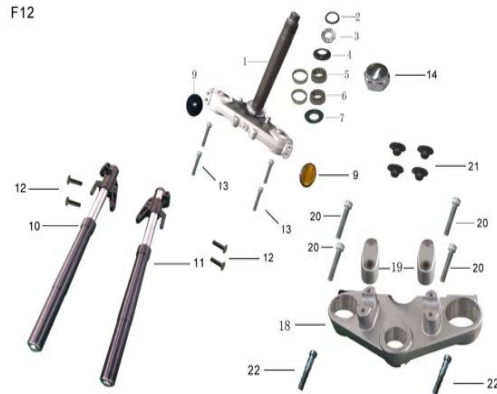

BP60-01-053	braaap Grips Early-Barrel Style Gum
BP60-01-054	braaap Grips Early-Barrel Style White
BP60-01-055	braaap Grips Early-Barrel Style Brown
BP60-01-056	braaap Grips Early-Barrel Style Red-Flake
BP60-01-057	braaap Grips Early-Barrel Style Smoked Flake
BP60-01-058	braaap Grips Beston GT Black
BP60-01-059	braaap Grips Beston GT Gum
BP60-01-060	braaap Grips Waffle Black
BP60-01-061	braaap Clutch Lever Amal 534 Replica 7/8
BP60-01-062	braaap Clutch Lever Doherty 407P Replica 7/8
BP60-01-063	braaap Throttle Doherty-Style Single Cable
BP60-01-064	braaap Throttle Doherty-Style Dual Cable
BP60-01-065	braaap Throttle Cable Extended (High Bar)

2. STEERING STEM / TRIPLE CLAMP / FRONT FORKS

BP CODE	PART(S) DESCRIPTION
BP60-02-001	braaap Headstem
BP60-02-002	braaap Bottom Triple Clamp
BP60-02-003	braaap Headstem Nut Washer
BP60-02-004	braaap Headstem Lock Nut
BP60-02-005	braaap Headstem Upper Bearing Dust Cover
BP60-02-006	braaap Upper Neckstem Roller Bearing
BP60-02-007	braaap Lower Neckstem Roller Bearing
BP60-02-008	braaap Headstem Lower Bearing Dust Cover
BP60-02-009	braaap Reflector Triple Clamp Set
BP60-02-010	braaap Front Fork Right Hand Side
BP60-02-011	braaap Front Fork Left Hand Side
BP60-02-012	braaap Fork Seal Kit
BP60-02-013	braaap Fork Bleeders
BP60-02-014	braaap Front Brake Calliper Mount Bolts
BP60-02-015	braaap Bottom Triple Clamp Adjuster Bolts
BP60-02-016	braaap Headstem Nut
BP60-02-017	braaap Top Triple Clamp (Includes Base Handlebar Mounts)
BP60-02-018	braaap Top Handlebar Mounts
BP60-02-019	braaap Handlebar Mount Bolts
BP60-02-020	braaap Handlebar Mount Bolt Caps
BP60-02-021	braaap Top Triple Clamp Adjuster Bolts