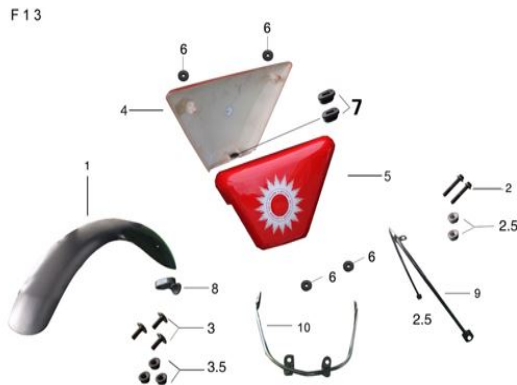

3. FRONT FENDER / SIDE GUARDS

BP CODE	PART(S) DESCRIPTION
BP60-03-001	braaap Front Fender Matte Black
BP60-03-002	braaap Front Fender Gloss Black
BP60-03-003	braaap Front Fender Silver
BP60-03-004	braaap Front Fender Primed
BP60-03-005	braaap Front Fender Alloy Front 4"