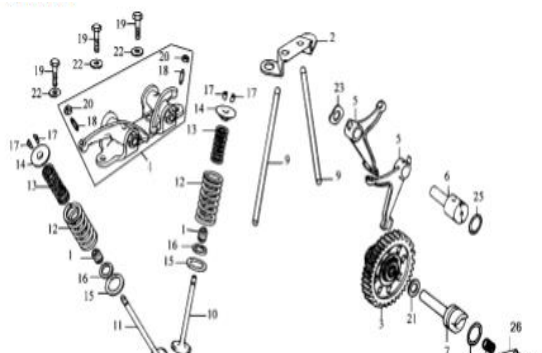

15B. VALVE TRAIN