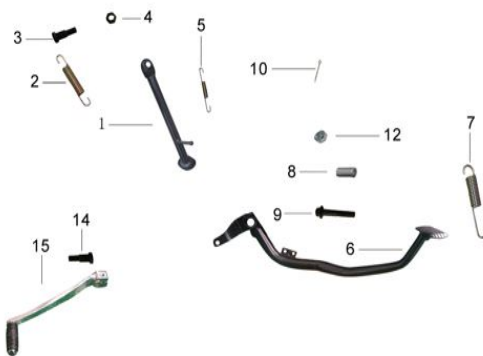

BRAAAP PARTS LISTING // ST250cc

CONTENTS

- 1. HANDLEBAR / SPEEDOMETER / C
- 2. STEERING STEM / TRIPLE CLAMP
- 3. FRONT FENDER / SIDE GUARDS
- 4. REAR SUSPENSION / DRIVETRAIN
- 5. FUEL TANK / SEAT / IGNITION
- 6. REAR BRAKE PEDAL / SIDE STAND / GEAR LEVER
- 7. EXHAUST / AIR BOX / BATTERY / EGR
- 8. FRAME / FOOTPEG
- 9. SWING ARM / REAR GUARD
- 10. ELECTRICAL

4. REAR SUSPENSION / DRIVETRAIN

BP CODE	PART(S) DESCRIPTION
BP60-04-001	braaap Rear Shock Absorber
BP60-04-002	braaap Ugraded Shock Kit
BP60-04-003	braaap Washer A
BP60-04-004	braaap Rear Shock Mount Bolt
BP60-04-005	braaap Washer B
BP60-04-006	braaap Chain Slider Bracket
BP60-04-007	braaap Chain Slider Mount Bolt
BP60-04-008	braaap Chain Standard 428
BP60-04-009	braaap Chain Heavy Duty 428
BP60-04-010	braaap Chain O-Ring 428
BP60-04-011	braaap Chain Guard Mount Bolts
BP60-04-012	braaap Chain Guide Rubber
BP60-04-013	braaap Chain Guard Mount Bolts
BP60-04-014	braaap Chain Slider
BP60-04-015	braaap Front Sprocket

5. FUEL TANK / SEAT / IGNITION

BP CODE	PART(S) DESCRIPTION
BP60-05-001	braaap Ignition Barrel & Key Kit (Includes Fuel Cap)
BP60-05-002	braaap Ignition Barrel Mount Bolts
BP60-05-003	braaap Fuel Tank Red
BP60-05-004	braaap Fuel Tank Gloss Black
BP60-05-005	braaap Fuel Tank Matte Black
BP60-05-006	braaap Fuel Tank Silver

6. REAR BRAKE PEDAL / SIDE STAND / GEAR LEVER

F8

BP CODE	PART(S) DESCRIPTION
BP60-06-001	braaap Sidestand
BP60-06-002	braaap Sidestand Return Spring Outer
BP60-06-003	braaap Sidestand Mount Bolt
BP60-06-004	braaap Sidestand Nut
BP60-06-005	braaap Sidestand Return Spring Inner
BP60-06-006	braaap Rear Brake Pedal
BP60-06-007	braaap Rear Brake Pedal Return Spring
BP60-06-008	braaap Rear Brake Pedal Bush
BP60-06-009	braaap Rear Brake Pedal Mount Bolt
BP60-06-010	braaap Split Pin
BP60-06-011	braaap Gear Lever Mount Bolt
BP60-06-012	braaap Gear Lever