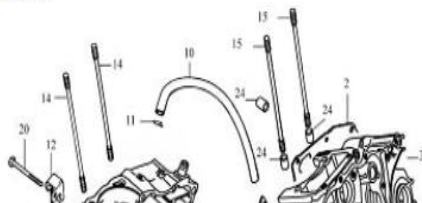

15D. CRANK CASE