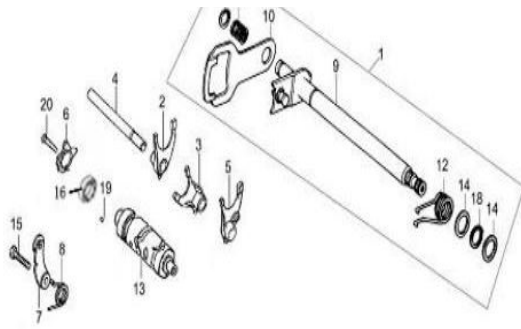

BP CODE	PART(S) DESCRIPTION
BP60-15-249	braaap Gear Shift Shaft Assembly
BP60-15-250	braaap Selecting Fork A
BP60-15-251	braaap Selecting Fork B
BP60-15-252	braaap Selecting Fork Shaft
BP60-15-253	braaap Selecting Fork C
BP60-15-254	braaap Cam
BP60-15-255	braaap Gear Positioning Limiter
BP60-15-256	braaap Return Spring
BP60-15-257	braaap Gear Selcting Shaft
BP60-15-258	braaap Gear Shifter
BP60-15-259	braaap Gear Shifter Spring
BP60-15-260	braaap Gear Shift Shaft Return Spring
BP60-15-261	braaap Gear Selector Drum
BP60-15-262	braaap Washer
BP60-15-263	braaap Bolt M6 X 20
BP60-15-264	braaap Needle Bearing
BP60-15-265	braaap Circlip 12
BP60-15-266	braaap Circlip 14
BP60-15-267	braaap Pin
BP60-15-268	braaap Bolt M6 X 30

15L. CARBURETOR

BP CODE	PART(S) DESCRIPTION
BP60-15-269	braaap Carburetor Assembly PZ30

15M. GEAR LEVER & KICKSTARTER