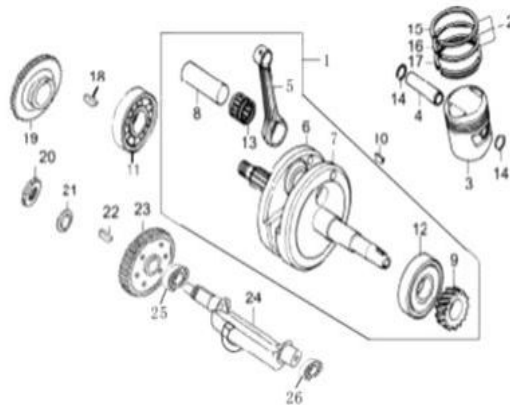

15I. CRANKSHAFT & PISTON

BP CODE	PART(S) DESCRIPTION
BP60-15-175	braaap Crankshaft Assembly
BP60-15-176	braaap Piston Oil Ring Kit (X3)
BP60-15-177	braaap Piston
BP60-15-178	braaap Gudgeon Pin
BP60-15-179	braaap Conrod
BP60-15-180	braaap Crankshaft Right Hand Side
BP60-15-181	braaap Crankshaft Left Hand Side
BP60-15-182	braaap Conrod Pin
BP60-15-183	braaap Crankshaft Timing Gear
BP60-15-184	braaap Woodruff Key
BP60-15-185	braaap Crankshaft Bearing Right Hand Side
BP60-15-186	braaap Crankshaft Bearing Left Hand Side
BP60-15-187	braaap Roller Bearing
BP60-15-188	braaap Gudgeon Pin Retaining Circlip
BP60-15-189	braaap Piston Oil Ring A
BP60-15-190	braaap Piston Oil Ring B
BP60-15-191	braaap Piston Oil Ring C
BP60-15-192	braaap Woodruff Key
BP60-15-193	braaap Crankshaft Balancer (Driving Gear)
BP60-15-194	braaap Lock Nut