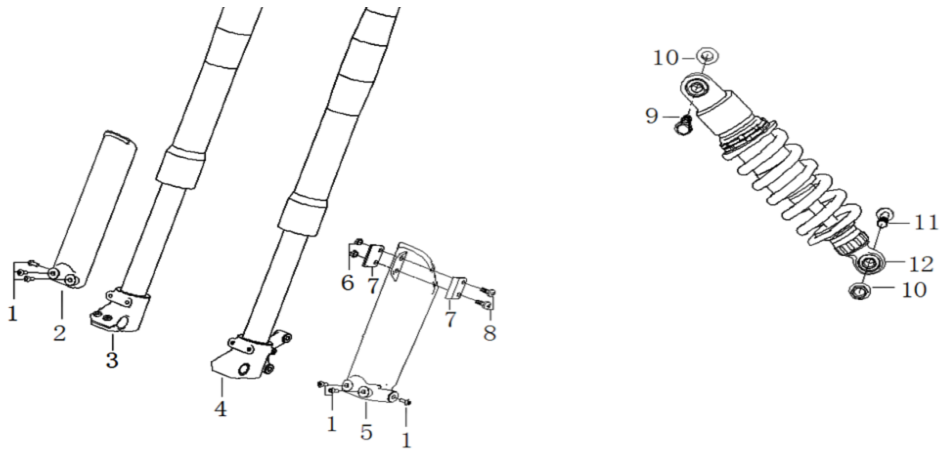

No.	BP Code	Part Name(Remark)	Unit	Qty	RRP
1	BP110-10-010	hex. socket head cap screw (M6X12 stainless)	pcs	6	0.99
2	BP117-03-001	front shock guard, right	pcs	1	15.99
3	BP118-03-001	front fork, right (length 700)	set	1	249.99
5	BP117-03-003	front shock guard, left	pcs	1	15.99
6	BP111-03-005	hex. self-locking nut with flanged face (M6)	pcs	2	0.99
7	BP117-03-004	brake cable clamp	pcs	2	1.99
8	BP111-03-007	hex. socket head cap screw (M6X16 stainless)	pcs	2	0.99
9	BP110-03-001	hex.flange bolt (M10X40X1.25)	pcs	1	1.99
10	BP110-02-020	hex.flange bolt (M10X50X1.25)	pcs	1	1.99
11	BP110-03-002	hex. self-locking nut with flanged face (M10X1.25)	pcs	1	1.99
12	BP116-03-002	rear shock (1000lbs, 330L)	pcs	1	179.99

04. FRONT BRAKE COMPLETE

No.	BP Code	Part Name(Remark)	Unit	Qty	RRP