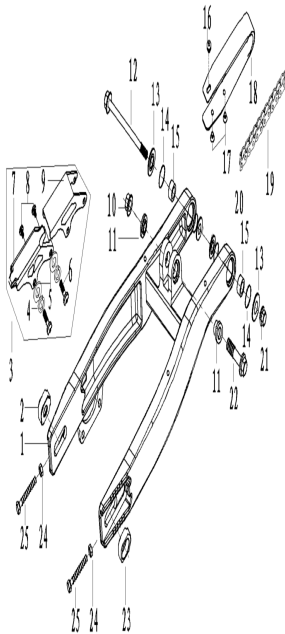

5	BP110-07-005	foot peg pin	pcs	2	0.99
6	BP110-07-006	right foot peg spring	pcs	2	0.99
7	BP110-07-007	hex. bolt with flanged face (M8×35)	pcs	2	0.99
8	BP110-07-008	braket for right foot peg	pcs	1	9.99
9	BP117-07-001	bracket for side stand	pcs	1	19.99
10	BP111-07-003	step bolt (M10x30,φ12*18)	pcs	1	1.99
11	BP111-07-004	spring for side stand	pcs	1	1.99
12	BP111-07-005	side stand	pcs	1	29.99
13	BP111-07-006	hex. bolt with flanged face (M6×16)	pcs	1	1.99
14	BP110-07-009	braket for left foot peg	pcs	1	9.99
15	BP110-07-015	hexagon socket head cap screws (M8×10, stainless steel)	pcs	1	0.99
16	BP110-07-010	left foot peg	pcs	1	19.99
17	BP114-07-001	steel skid plate	pcs	1	19.99
18	BP111-07-007	hex. bolt with flanged face (M6×16)	pcs	1	1.99

08. SWINGARM ASSEMBLY

No.	BP Code	Part Name(Remark)	Unit	Qty	RRP
1	BP110-08-001	swing arm	pcs	1	349.99
2	BP110-08-002	chain adjuster, left	pcs	1	19.99
3	BP110-08-003	chain guard assembly	kit	1	19.99
4	BP110-08-004	spring washer	pcs	2	0.99
5	BP110-08-005	flat washer(φ 8xφ16x2)	pcs	2	0.99
6	BP110-08-006	hexagon socket button head screws (M8)	pcs	2	0.99
7	BP110-08-007	plastical piece of chain guard	pcs	1	9.99
8	BP110-08-008	hexagon socket button head screws (M6)	pcs	1	0.99
9	BP110-08-009	outline border of chain guard	pcs	1	9.99
10	BP110-02-020	hexagon nut (M6)	pcs	1	1.99
11	BP110-08-011	bushing for swing arm	pcs	2	3.99