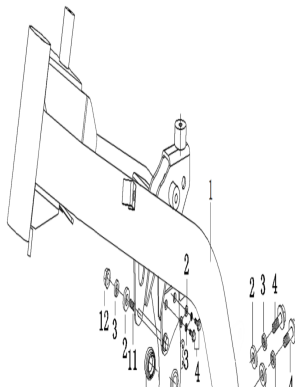

2	BP117-12-002	speedo bracket (steel)	pcs	2	9.99
3	BP117-12-003	speedo	pcs	1	49.99
4	BP117-12-004	flexible cable for speedo	pcs	1	19.99
5	BP110-10-026	hex. bolt with flanged face (M6×12)	pcs	2	0.99
6	BP117-12-005	horn	pcs	1	19.99
7	BP117-12-006	ignition lock	pcs	1	49.99
8	BP117-12-007	ignition coil	pcs	1	19.99
9	BP117-12-008	hex. bolt with flanged face (M6×20)	pcs	1	0.99
10	BP117-12-009	hex. nut with flanged face (M6)	pcs	3	0.99
11	BP117-12-010	wiring harness	pcs	1	49.99
12	BP117-12-011	CDI	pcs	1	19.99
13	BP117-12-012	flash apparatus	pcs	1	4.99
14	BP112-13-007	current rectifier	pcs	1	14.99
15	BP110-13-006	strip(black length 300)	pcs	3	0.99
16	BP110-13-007	strip(black length 150)	pcs	4	0.99
17	BP117-12-013	cross recessed pan head screws (M4.2)	pcs	2	0.99
18	BP117-12-014	headlight	pcs	1	49.99
19	BP117-12-015	lampshade bushing	pcs	2	3.99
20	BP117-12-016	Light cover	pcs	1	19.99
21	BP117-12-017	T type bush	pcs	2	0.99
22	BP117-12-018	rubber	pcs	2	0.99
23	BP117-12-019	hex. bolt with flanged face (M6×16)	pcs	2	0.99
24	BP117-12-020	T type bush	pcs	4	0.99
25	BP112-13-001	Relay	pcs	1	9.99
26	BP117-12-021	skill swith of side stand	pcs	1	9.99

14. FRAME