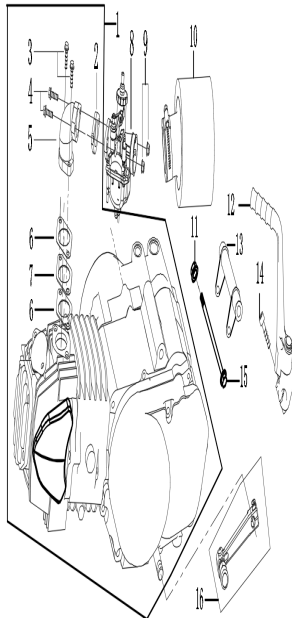

No.	BP Code	Part Name(Remark)	Unit	Qty	RRP
1	BP110-07-015	hexagon socket head cap screws (M8X40)	pcs	2	0.99
2	BP110-15-002	step bolt	pcs	2	0.99
3	BP113-15-001	alloy sub frame	pcs	1	49.99
4	BP110-07-002	hexagon socket head cap screws (M8X35)	pcs	2	0.99
5	BP110-07-003	flat washer($\phi 8 \times \phi 16 \times 2$)	pcs	4	0.99
6	BP110-15-006	hex.bolt with flanged face self-locking bolt (M8)	pcs	2	0.99
7	BP110-14-004	hex.bolt with flanged face bolt (M8X20)	pcs	2	0.99
8	BP110-08-004	stander spring washer($\phi 8$)	pcs	2	0.99
9	BP117-15-001	plate for muffler	pcs	2	19.99
10	BP110-15-010	mud flap	pcs	1	9.99
11	BP110-12-013	flat washer($\phi 6 \times \phi 18 \times 2$)	pcs	2	0.99
12	BP110-12-002	hex.bolt with flanged face bolt (M6X12)	pcs	2	0.99
13	BP112-15-001	belt of battery	pcs	1	1.99
14	BP112-15-002	box of battery	pcs	1	19.99
15	BP112-15-003	blacket of battery charge	pcs	1	3.99
16	BP117-15-002	Nut (M5)	pcs	1	0.99
17	BP117-15-003	bracket of box	pcs	1	5.99
18	BP117-15-004	tool box	pcs	1	5.99

16. ENGINE

No.	BP Code	Part Name(Remark)	Unit	Qty	RRP