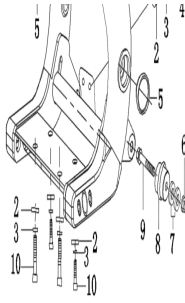

No.	BP Code	Part Name(Remark)	Unit	Qty	RRP
1	BP110-14-001	beam of frame	pcs	1	499.99
2	BP110-07-003	flat washer($\phi 8 \times \phi 16 \times 2$)	pcs	9	0.99
3	BP110-08-004	stander spring washer	pcs	9	0.99
4	BP110-14-004	hex.bolt with flanged face bolt (M8$\times$20)	pcs	4	0.99
5	BP110-14-005	guard cover for swingarm axle	pcs	2	0.99
6	BP110-02-020	hex.bolt with flanged face self -locking bolt (M10)	pcs	1	1.99
7	BP110-14-007	flat washer	pcs	1	0.99
8	BP110-14-008	chain tensioner	pcs	1	9.99
9	BP110-14-009	hex.bolt with flanged face bolt(M10*60*1.25)	pcs	1	0.99
10	BP110-02-001	hexagon socket head cap screws (M8X25)	pcs	4	0.99
11	BP110-14-013	hex.bolt with flanged face bolt (M8X115)	pcs	1	0.99
12	BP110-14-014	hex.bolt with flanged face self -locking bolt (M8)	pcs	1	0.99

15. SUB FRAME