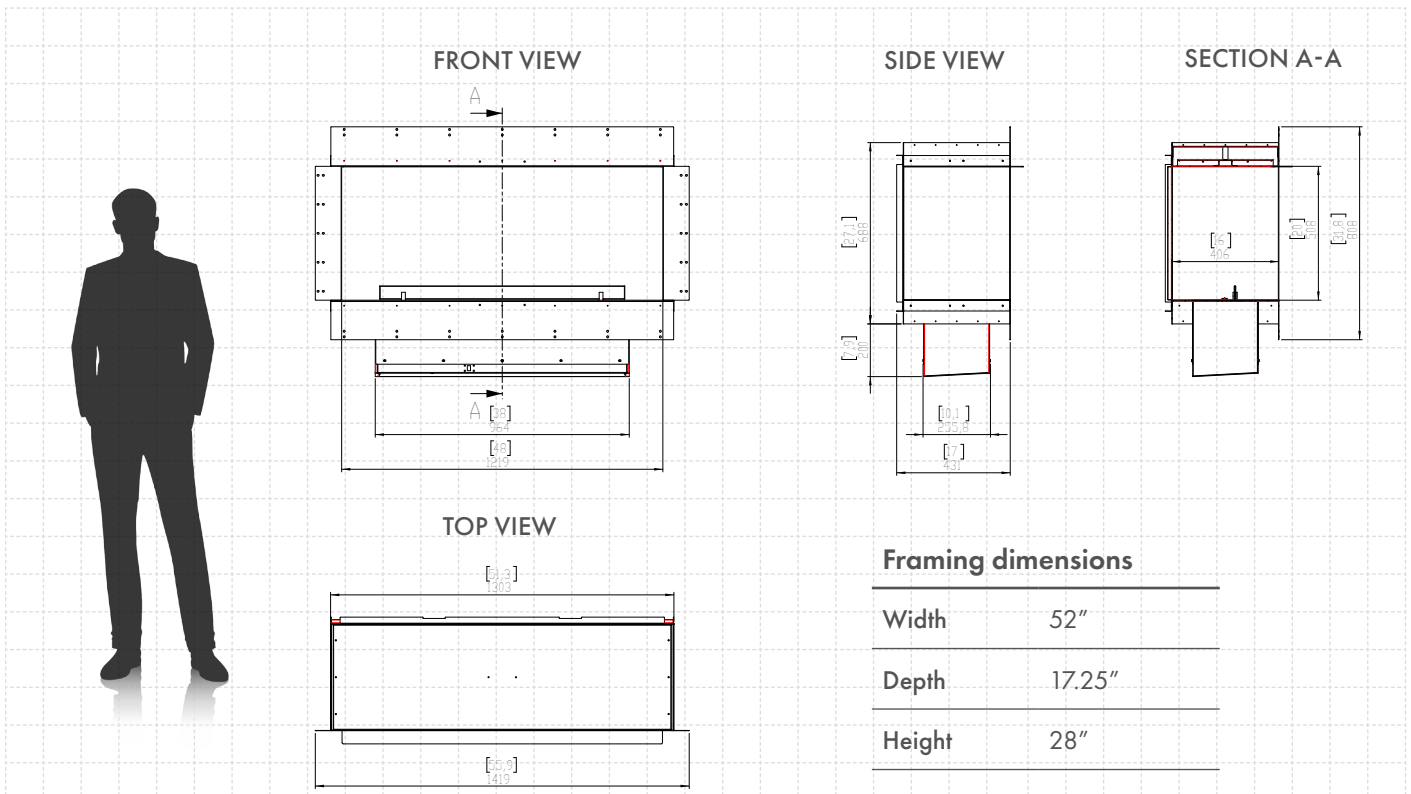

Forma 48" Single-Sided

Burner model	FLA 39" (BEV Technology®)
Fuel tank capacity	4.54 gallons
Maximum burn time	32 hours
Maximum heat output	26 686 BTU
Minimum room cubature	2966 ft³
Flame height regulation	6 stages
Weight	183.3 lbs
Fuel type	bioethanol 86 - 96,6%
Flue	not required
Air change rate	1 space volume per hour
Power supply	115 V
Finish	black powder coating
Materials	steel, galvanized steel, toughened glass
Application	for indoor use only

CONTROL OPTIONS

included

included

optional

'PLANIKA N-CONTROL' APP

Control the fire with your smartphone!

O-TL certified

Manufactured to UL standards

All product specifications and data are subject to change without notice and are believed to be accurate as of the date hereof. Planika LLC, its affiliates, agents, and employees, and all persons acting on its or their behalf (collectively, "Planika LLC"), disclaim any and all liability for any errors, inaccuracies or incompleteness contained in any document or in any other disclosure relating to any product. To the maximum extent permitted by applicable law, Planika LLC disclaims any and all liability arising out of the application or use of any product. This document does not expand or otherwise modify Planika LLC's terms and conditions of purchase, including but not limited to the warranty expressed therein. No license, express or implied, by estoppel or otherwise, to any intellectual property rights is granted by this document or by any conduct of Planika LLC. Customers using or selling Planika LLC's products not expressly indicated for use in such applications do so entirely at their own risk and agree to fully indemnify Planika LLC for any damages arising or resulting from such use or sale. The images are indicative only.