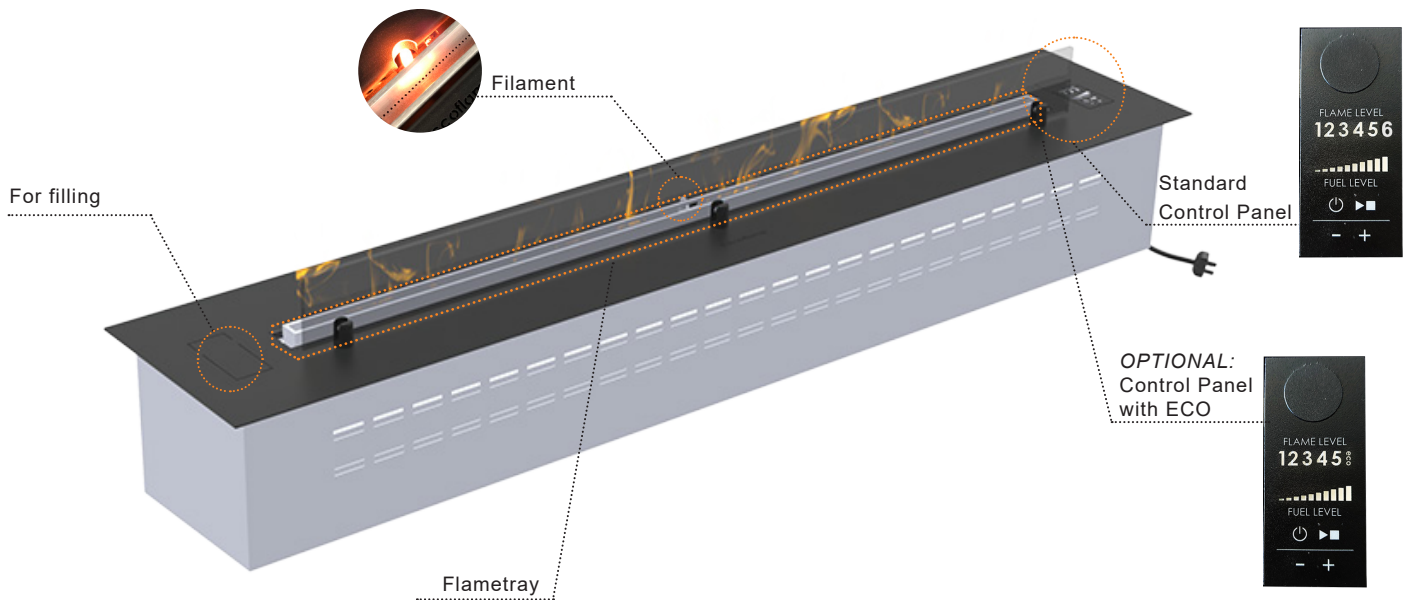

DENVER F6™

620mm → 3920mm

Denver F6 is an automatic burner available from 620mm up to 3920mm. It is suitable for various fireplace applications, either as a drop-down burner in various nonflammable materials or integrated in built-in models such as the Montreal Casing.

FEATURES

- e-Ribbon™ technology
- Safety Sensors / Safety Chamber
- Fuel Level Indicator / Flame Level Indicator
- Remote control
- App Control
- 6 flame levels
- *Optional, Extended model with additional features:*
- 5 flame levels + ECO-Wave and Smart Home Connection
- No chimney required - no smoke, ash or soot
- Included in price: Customized Fuel Pump

TOP FINISH

- Standard: Black powder coated top-plate
- Optional: Stainless steel and any RAL colour
- Request: Other finishes/materials

GLASS

- Standard: One 70mm high diamond clear glass.
- Optional: Additional glass screen.

Size in mm	Topplate:	Topplate:
	L: 1120mm D: 220mm	L: 1320mm D: 220mm
	Bottom box:	Bottom box:
	L: 1100mm H: 170mm D: 190mm	L: 1300mm H: 170mm D: 190mm
Flame tray size, mm	900	1100
Capacity, liters	7.2L	8.4L
Fuel consumption, l/h	0.4 - 1.0	0.5-1.2
Burning time, hours	7.3 - 20	7-19
Heat output, kWh	2.1 - 5.7	2.6-7.0
Net weight, kg	26	30
Min. room size, m ³	115	140