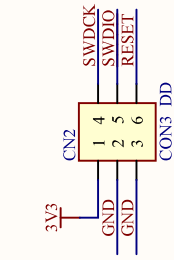

FLASH MEMORY

STACKYPI

Size: A4	Revision: V2.0	Sheet: 1/1
Date: 30-03-2022	Time: 17:00:50	DrawnBy: Deepak Singh

SB Component Ltd.
 Kemp House, 152-160,
 London EC1Y 2NX.