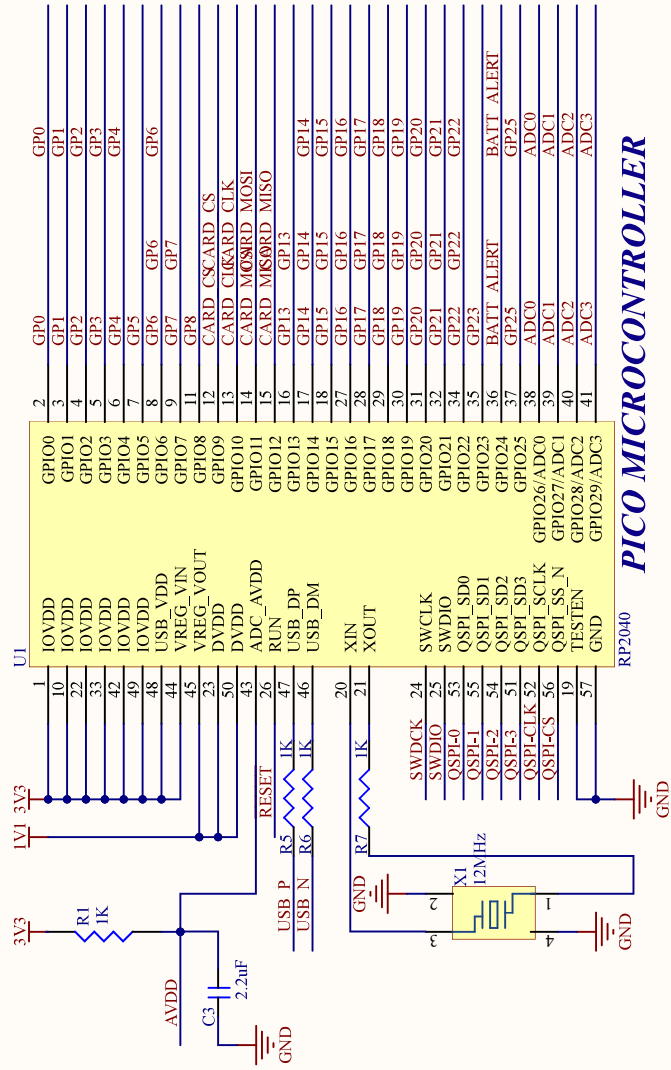

FLASH MEMORY

STACKYPI

Size: A4	Revision: V2.0	Sheet: 1/1
Date: 30-03-2022	Time: 17:00:50	DrawnBy: Deepak Singh

SB Component Ltd.
 Kemp House, 152-160,
 London EC1Y 2NX.