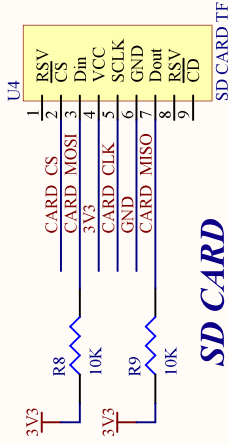

FLASH MEMORY

STACKYPI

Size: A4	Revision: V2.0	Sheet: 1/1
Date: 30-03-2022	Time: 17:00:50	DrawnBy: Deepak Singh

SB Component Ltd.
 Kemp House, 152-160,
 London EC1Y 2NX.