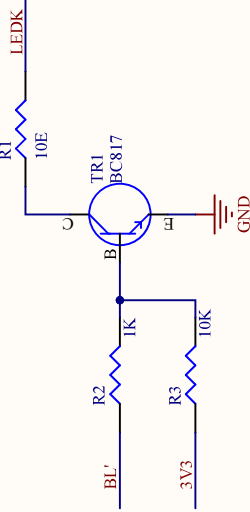

5V TO 3V3

1.28 Inch LCD

LEVEL CONVERSION

BACKLIGHT

INTERFACE

1.28" Round LCD Breakout

Size: A4	Revision: V1.0	Sheet: 1/1	SB Component Ltd. Kemp House, 152-160, London EC1Y 2NX.
Date: 28-03-2022	Time: 13:20:07	DrawnBy: Deepak Singh	