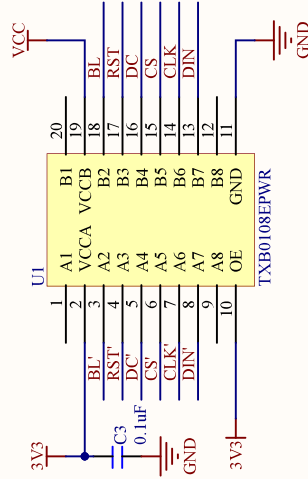

5V TO 3V3

1.28 Inch LCD

LEVEL CONVERSION

BACKLIGHT

INTERFACE

1.28" Round LCD Breakout

Size: A4	Revision: V1.0	Sheet: 1/1	SB Component Ltd. Kemp House, 152-160, London EC1Y 2NX.
Date: 28-03-2022	Time: 13:20:07	DrawnBy: Deepak Singh	