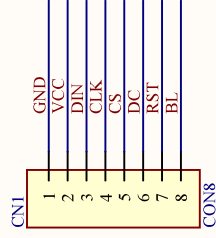

5V TO 3V3

1.28 Inch LCD

LEVEL CONVERSION

BACKLIGHT

INTERFACE

1.28" Round LCD Breakout

Size: A4	Revision: V1.0	Sheet: 1/1	SB Component Ltd. Kemp House, 152-160, London EC1Y 2NX.
Date: 28-03-2022	Time: 13:20:07	DrawnBy: Deepak Singh	