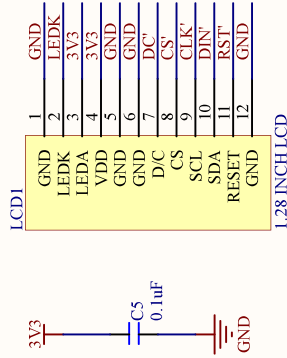

5V TO 3V3

1.28 Inch LCD

LEVEL CONVERSION

BACKLIGHT

INTERFACE

1.28" Round LCD Breakout

Size: A4	Revision: V1.0	Sheet: 1/1	SB Component Ltd. Kemp House, 152-160, London EC1Y 2NX.
Date: 28-03-2022	Time: 13:20:07	DrawnBy: Deepak Singh	