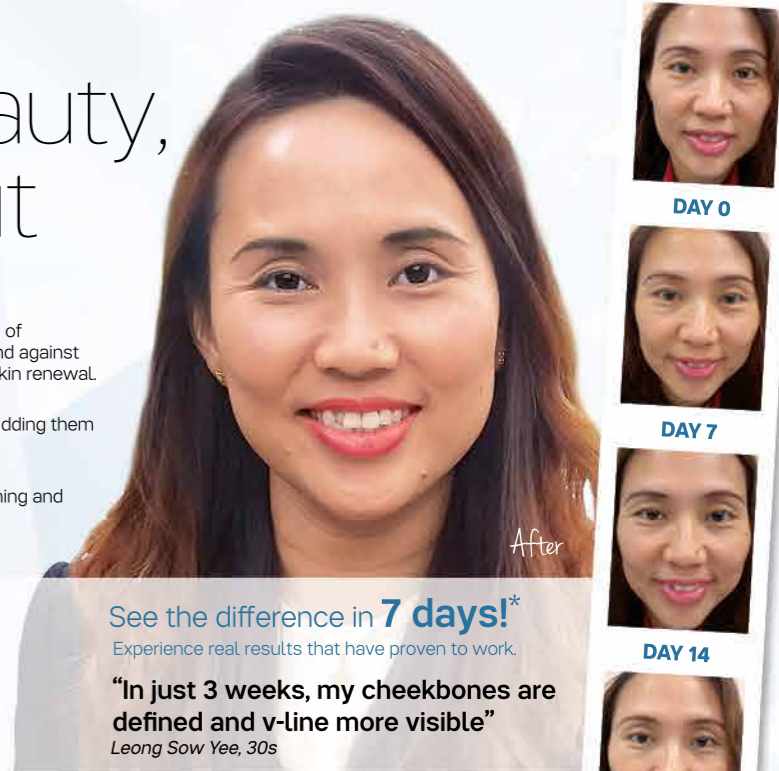

See the difference in **7 days!***
Experience real results that have proven to work.

"In just 3 weeks, my cheekbones are defined and v-line more visible"
Leong Sow Yee, 30s