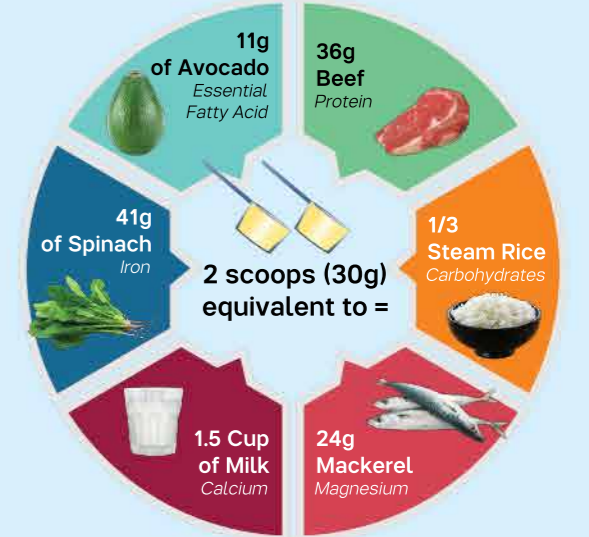

Healthy Eating Made Simple With NaturCare® 8tve Pro Multigrain

Ingredients: Oat, Soy Bean, Brown rice, Purple rice, Red rice, Black rice, Amaranth, Millet, Quinoa, Buckwheat, Barley, Black sesame, Isolated Soy Protein, Oat Bran Powder (Beta-glucan), Isomaltulose (Palatinose®), Inulin, Omega-3 plant oil powder (Flaxseed), Sunflower oil powder, Calcium Aquamin F (algae source of calcium carbonate), Tricalcium Phosphate, Vanilla flavor

7006 20
NaturCare® 8tve Pro 450gm
$59.00 Retail
$53.00 NOW

SAVE OVER 10%

Find us online

J375
8tve Pro Healthy Set
NaturCare® 8tve Pro (2) 450gm
$118.00 Retail
$100.00 NOW

SAVE OVER 15%

Exclusive Purchase

7009 00
NaturCare® Pomegranate FS (1) 60 softgels
$49.00 Retail
$31.80 NOW
with every purchase of J375

SAVE 35%