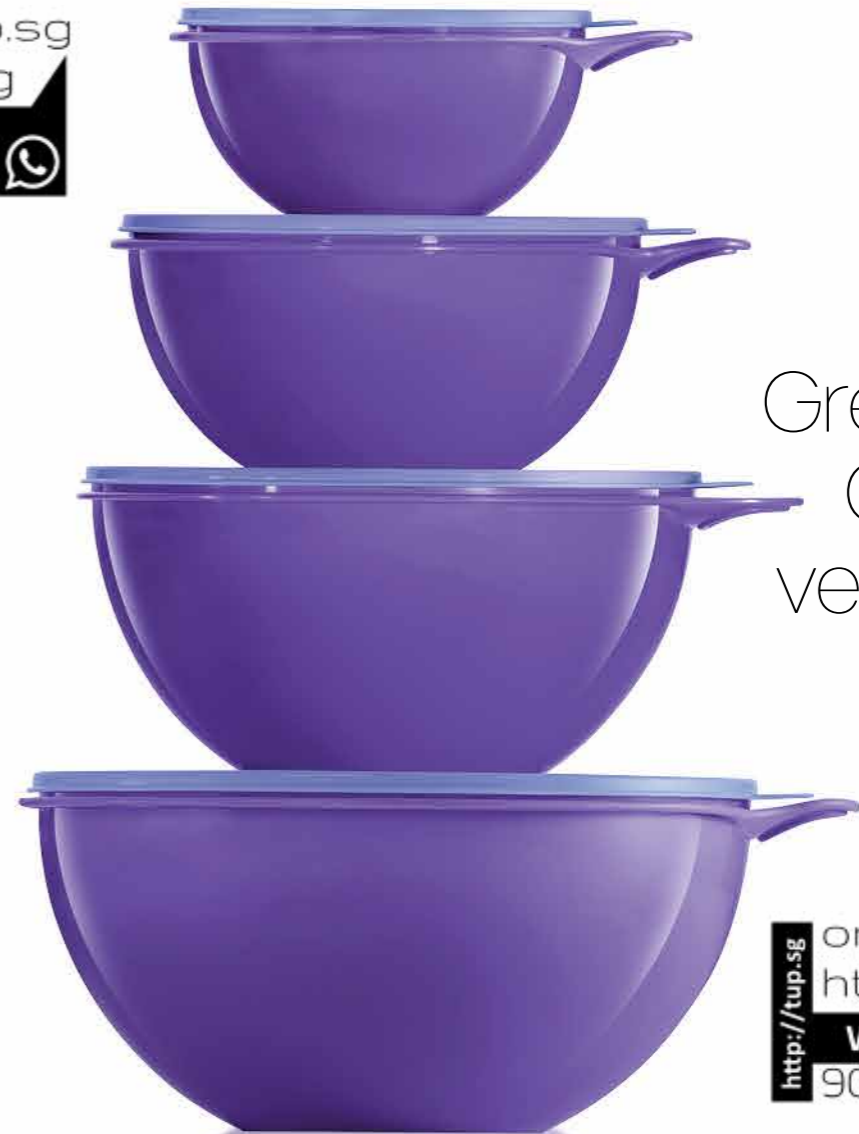

Tupperware Brands

Campaign 6 | 13 August - 30 September 2016 | SINGAPORE

orders@tup.sg
<http://tup.sg>
WhatsApp
9024 2048

Great size.
Great versatility

orders@tup.sg
<http://tup.sg>
WhatsApp
9024 2048