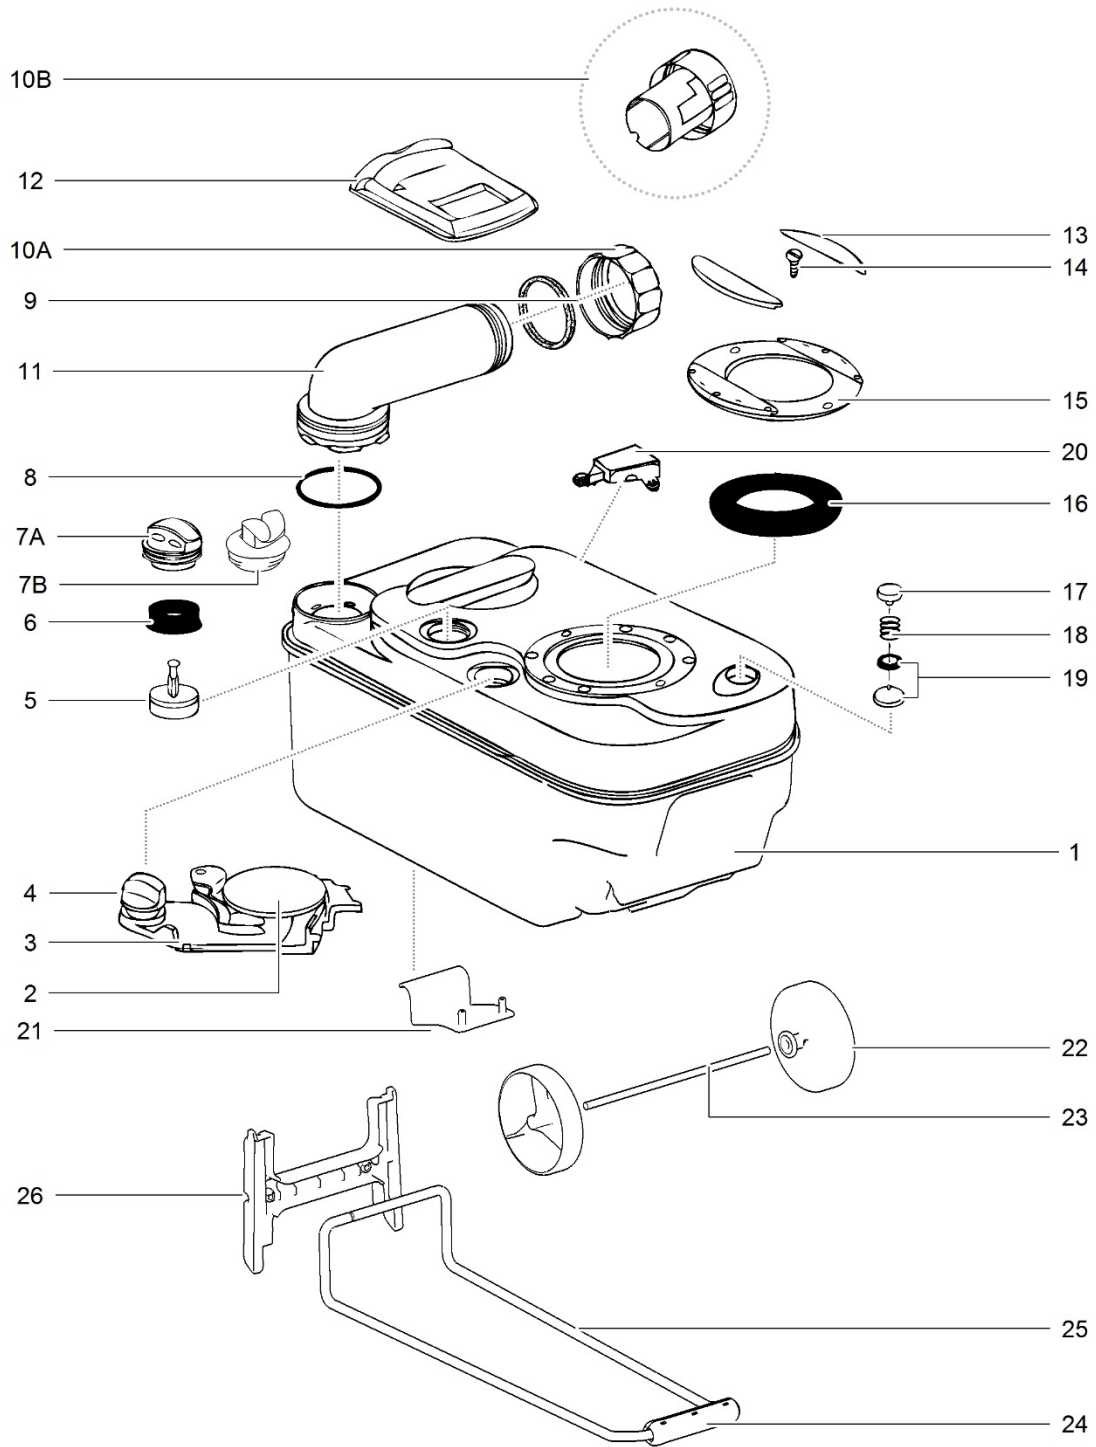

LE1158\_C200-S-CS-Toilet\_0414-V02

		Spare part number	Spare part number	Colours available
1	Cover			
2	Seat		23706	62
3	Hinge pin	23707		62
4	Bowl	23853		62
5	Vacuumbreaker	16833		
6	Electric valve			
7	Hose nut	23851	23709	
8	Hose barb			
9	O-ring			
10	Nozzle		23710	62
11	Watertube			
12	Watertube supply			
13	Waterfuse bracket			
14	Fuse	21766		
15	Reedswitch	23714		62
16	Screw			
17	Bowl retainer bracket			
18	Magnet basket			
19	Bowl retainer bracket			
20	Base upper			
21	Base lower			
22	Handle			
23	Screw		23713	74
24	Bushing			
25	Seal handle			
26	Link			
27	Saddle	23848	23850	
28	Saddle bracket		<i>for outside vent version</i>	
28	Saddle bracket outside vent			
29	Console			
30	Level indicator led	23718		
31	Switch panel			
32	Flush switch	23716	23846	62
33	Bezel			

LE1157\_C200-CW/CWE\_0115-V04

		Spare part number	Spare part number	Colours available
1	Cover			
2	Seat		23706	62
3	Hinge pin	23707		
4	Bowl	23853		62
5	O-ring			
6	Nozzle		23710	62
7	Watersupply tube			
8	Screw			
9	Bowl retainer bracket			
10	Magnet basket			
11	Bowl retainer bracket			
12	Base upper			
13	Base lower			
14	Handle			
15	Screw		23713	74
16	Bushing			
17	Seal handle			
18	Link			
19	Saddle		23848	
20	Saddle bracket			
	Saddle bracket outside vent	23850		
21	Console			
22	Battery container			
23	Reed switch	23714 <i>CWE model</i>	23738 <i>CW model</i>	62
24	Wiring harness			
25	Level indicator led			
26	Manual pump	23739		62
27	Pump retainer	23845		
28	Waterfill door	<i>refer to 'exterior P28'</i>		
29	Vacuum breaker	16833		
30	Water tube			
31	Pump	16374		
32	Bezel		23771	62
33	Adaptor bezel			
34	Vacuum breaker	16833		
35	Switch	23792		
36	Drain plug	23852		74
37	Fuse	21766		