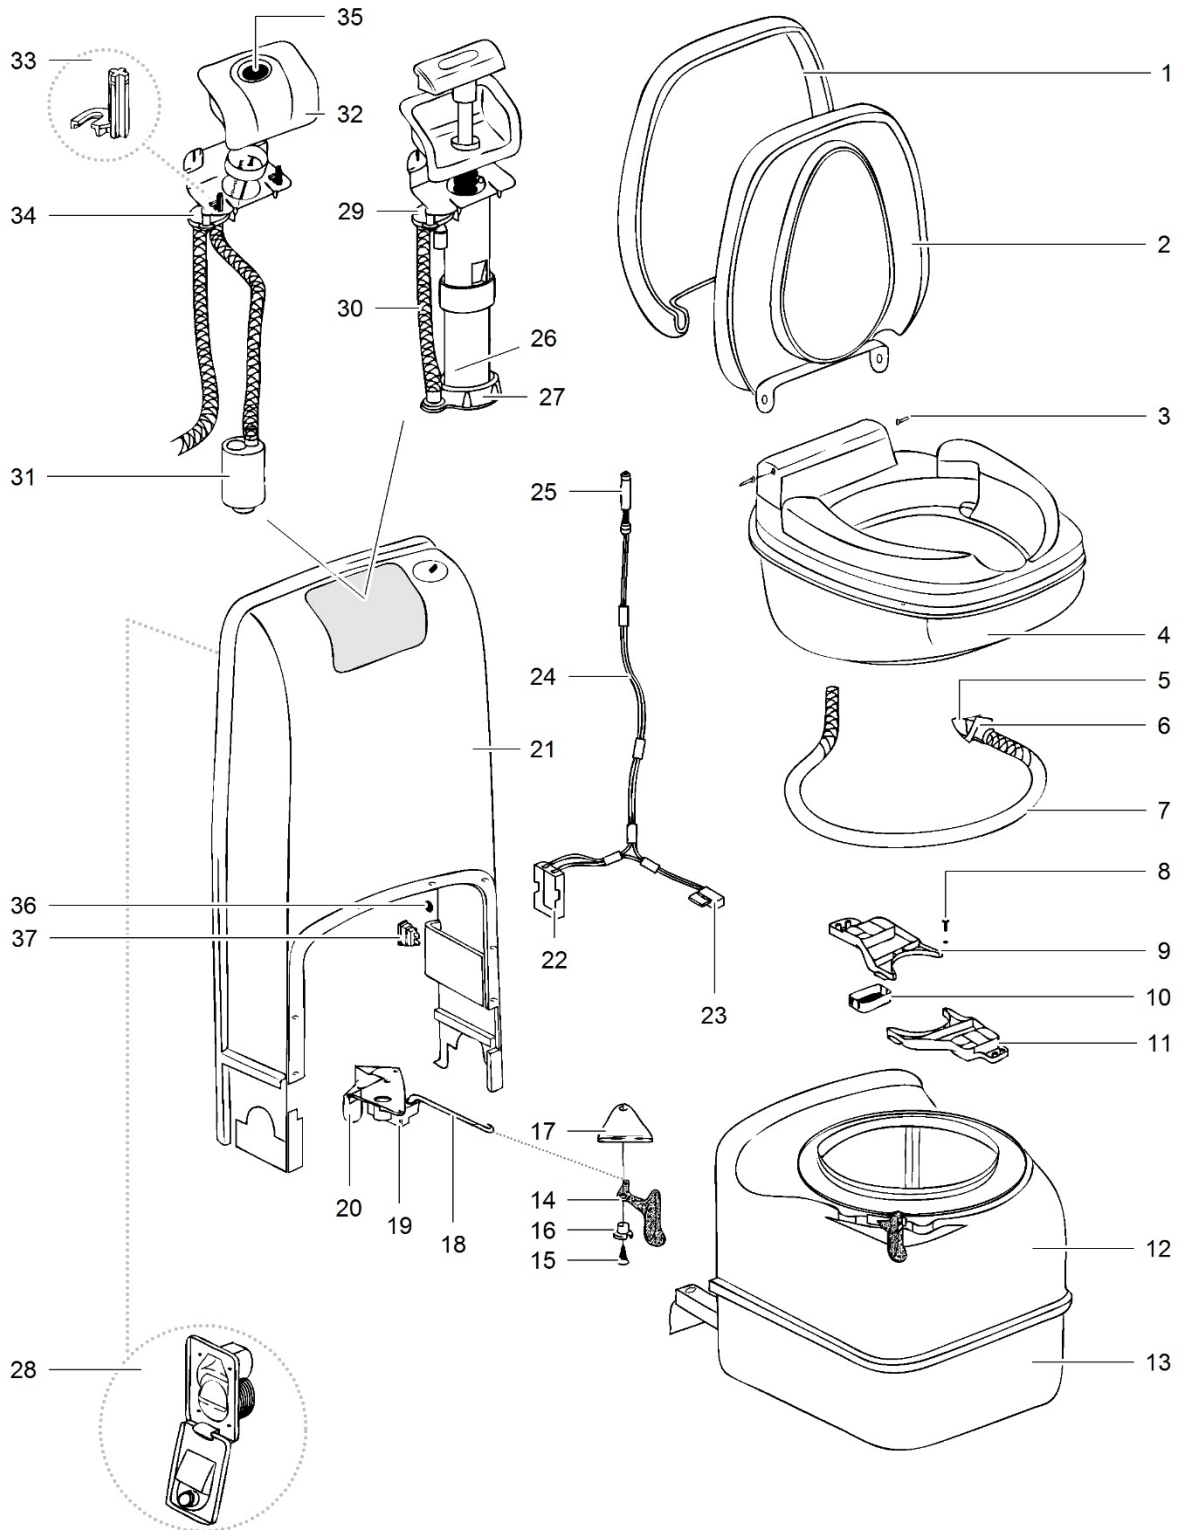

LE1158\_C200-S-CS-Toilet\_0414-V02

		Spare part number	Spare part number	Colours available
1	Cover			
2	Seat		23706	62
3	Hinge pin	23707		62
4	Bowl	23853		62
5	Vacuumbreaker	16833		
6	Electric valve			
7	Hose nut	23851	23709	
8	Hose barb			
9	O-ring			
10	Nozzle		23710	62
11	Watertube			
12	Watertube supply			
13	Waterfuse bracket			
14	Fuse	21766		
15	Reedswitch	23714		62
16	Screw			
17	Bowl retainer bracket			
18	Magnet basket			
19	Bowl retainer bracket			
20	Base upper			
21	Base lower			
22	Handle			
23	Screw		23713	74
24	Bushing			
25	Seal handle			
26	Link			
27	Saddle	23848	23850	
28	Saddle bracket		<i>for outside vent version</i>	
28	Saddle bracket outside vent			
29	Console			
30	Level indicator led	23718		
31	Switch panel			
32	Flush switch	23716	23846	62
33	Bezel			

LE1157\_C200-CW/CWE\_0115-V04

		Spare part number	Spare part number	Colours available
1	Cover			
2	Seat		23706	62
3	Hinge pin	23707		
4	Bowl	23853		62
5	O-ring			
6	Nozzle		23710	62
7	Watersupply tube			
8	Screw			
9	Bowl retainer bracket			
10	Magnet basket			
11	Bowl retainer bracket			
12	Base upper			
13	Base lower			
14	Handle			
15	Screw		23713	74
16	Bushing			
17	Seal handle			
18	Link			
19	Saddle		23848	
20	Saddle bracket			
	Saddle bracket outside vent	23850		
21	Console			
22	Battery container			
23	Reed switch	23714 <i>CWE model</i>	23738 <i>CW model</i>	62
24	Wiring harness			
25	Level indicator led			
26	Manual pump	23739		62
27	Pump retainer	23845		
28	Waterfill door	<i>refer to 'exterior P28'</i>		
29	Vacuum breaker	16833		
30	Water tube			
31	Pump	16374		
32	Bezel		23771	62
33	Adaptor bezel			
34	Vacuum breaker	16833		
35	Switch	23792		
36	Drain plug	23852		74
37	Fuse	21766		