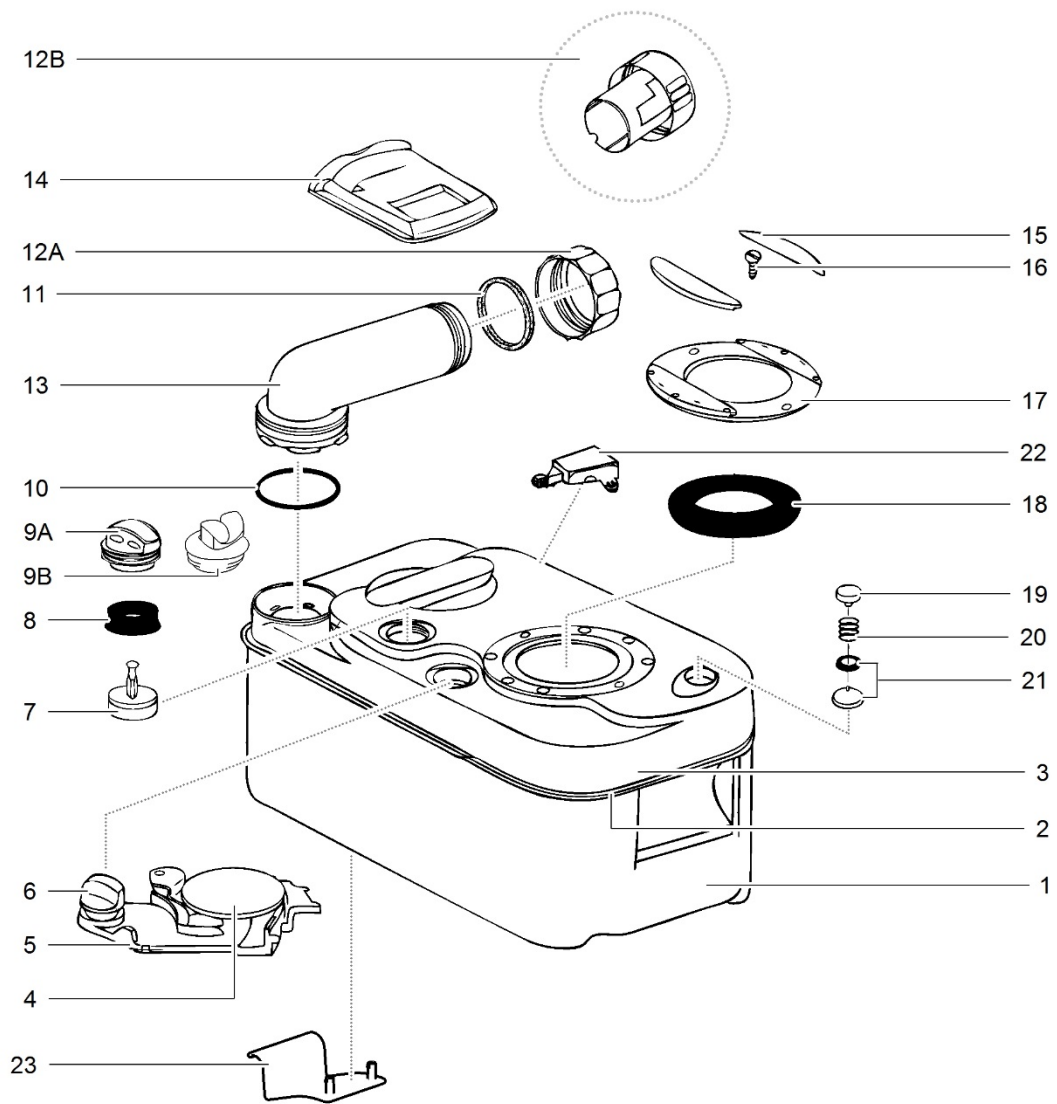

LE1159_C200-Waste-holding Tank_1114-V03

		Spare part number	Spare part number	Spare part number	Colours available
1	Waste-holding tank lower				
2	Weld waste-holding tank				
3	Waste-holding tank upper				
4	Blade	23847			
5	Blade arm				
6	Blade opener	23743			78
7	Foam		23722		74
8	Seal automatic vent	21528			
9A	Upper automatic vent				
9B	Upper automatic vent outside vent			23788 <i>for outside vent version</i>	74
10	O-ring				
11	Cap seal	16195			
12	Dump cap		16384		
12A	Measuring cup		25810	16196	74, 78
13	Pour out spout				
14	Sliding cover	21333			74
15	Screw cover				
16	Screw				
17	Seal cover				
18	Lip seal	23721			
19	Vent button				
20	Spring		07524		78
21	Seal retainer				
22	Floatarm	23726			
23	Tank lock clip	23849			78
	Waste-holding tank complete <i>including sliding cover, wheels and handle</i>		200636	200637 <i>for outside vent version</i>	74