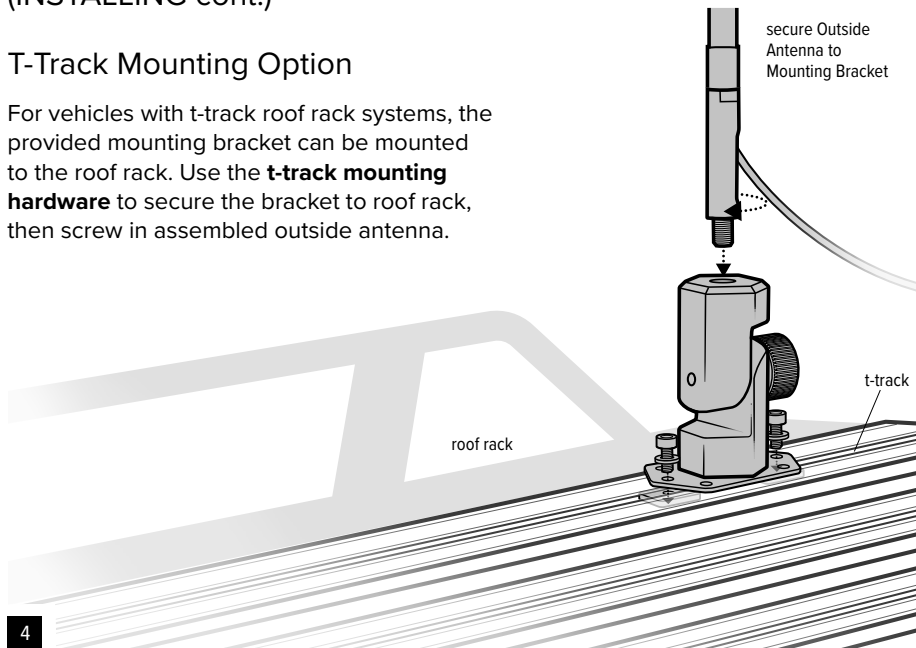

(INSTALLING cont.)

T-Track Mounting Option

For vehicles with t-track roof rack systems, the provided mounting bracket can be mounted to the roof rack. Use the **t-track mounting hardware** to secure the bracket to roof rack, then screw in assembled outside antenna.