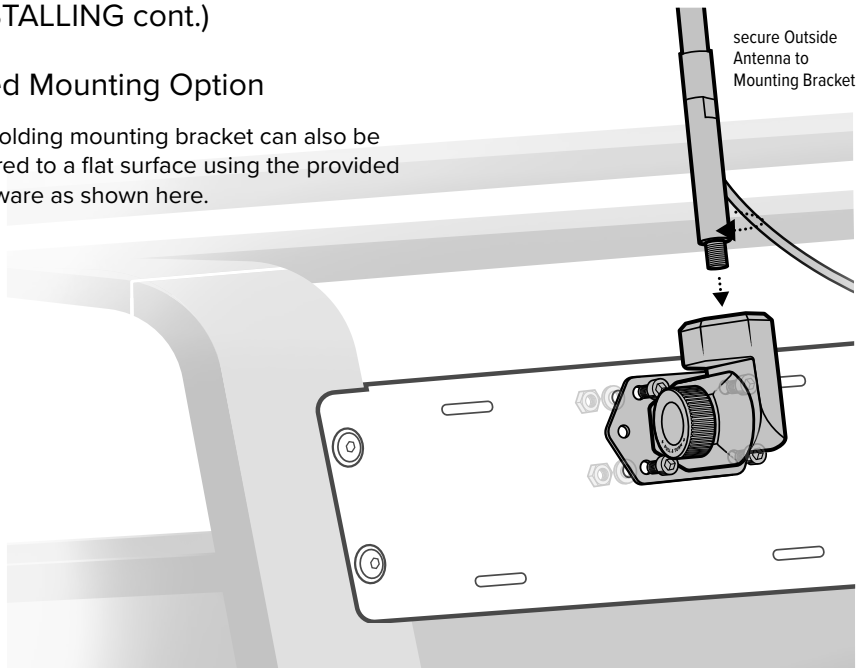

(INSTALLING cont.)

Fixed Mounting Option

The folding mounting bracket can also be secured to a flat surface using the provided hardware as shown here.