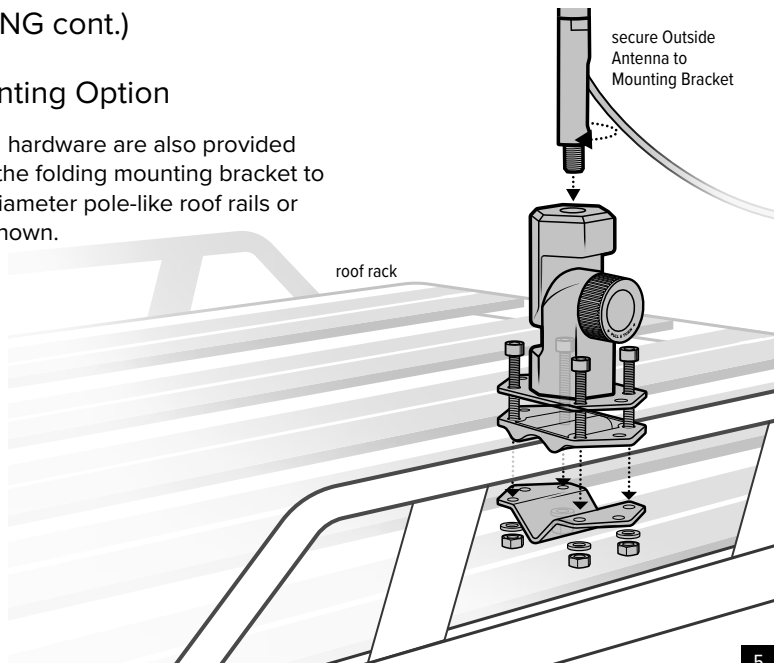

(INSTALLING cont.)

Pole Mounting Option

Brackets and hardware are also provided for securing the folding mounting bracket to 1.0-1.5 inch diameter pole-like roof rails or ladders, as shown.