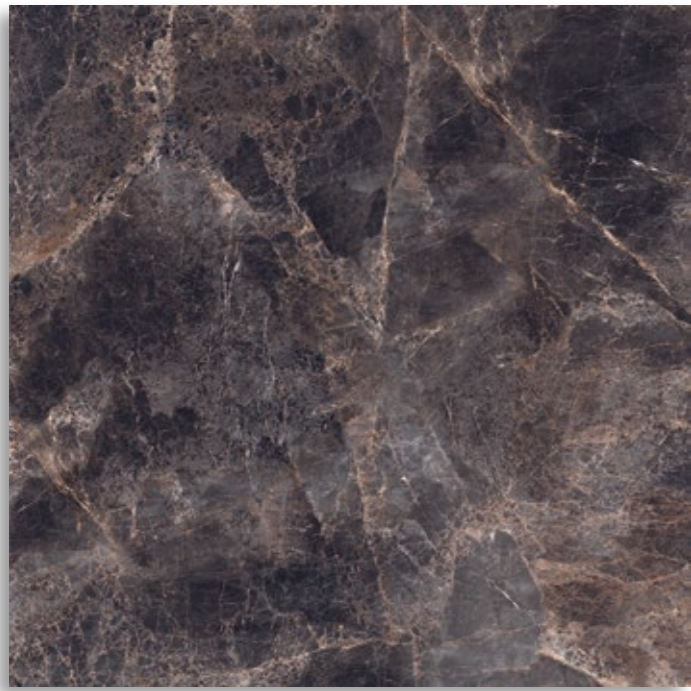

CARLO
MORENO

↗ 120x120 cm ↕ 9 mm
👉 Shiny Polished