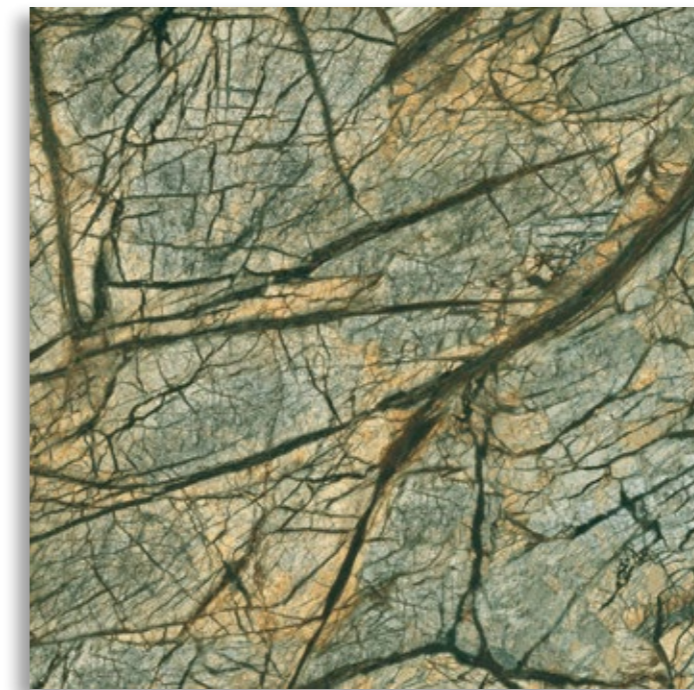

BALTIC GRISEO

↗ 120x120 cm ↕ 9 mm
📏 Shiny Polished

EQUADOR ZELENA

↗ 120x120 cm ↕ 9 mm
📏 Matte

Surface Detail