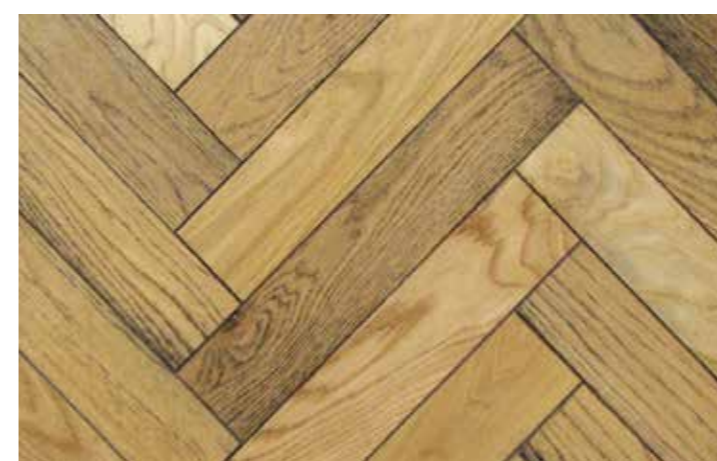

Off White

Ash

Antico

Cigar

parquet range

## Herringbone

American Walnut - Natural

Golden Oak

Oak - Portofino Brown