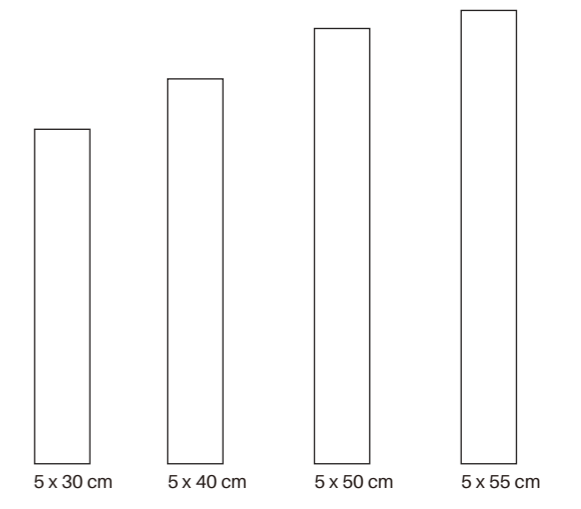

## PARQUET RANGE SIZE

Thickness  $\frac{1}{4}$  15 mm

Veneer thickness  $\frac{1}{4}$  1,5/3/5mm

Chevron

Walnut - Tuscany Grey

Oak - Portofino Brown

Oak - Mist

Oak - Milano Sky Grey