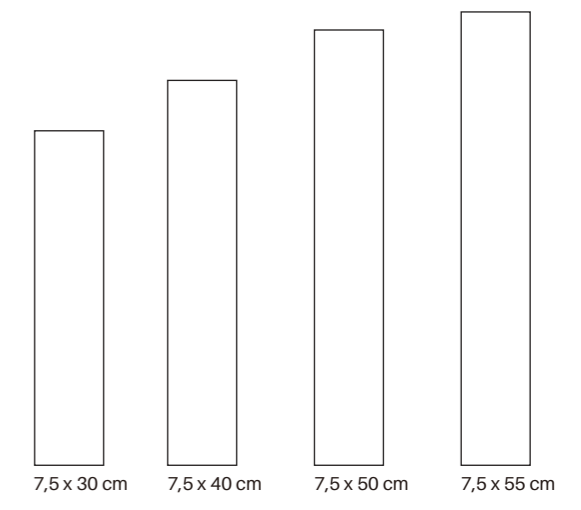

## PARQUET RANGE SIZE

Thickness  $\frac{1}{4}$  15 mm

Veneer thickness  $\frac{1}{4}$  1,5/3/5mm

Chevron

Walnut - Tuscany Grey

Oak - Portofino Brown

Oak - Mist

Oak - Milano Sky Grey