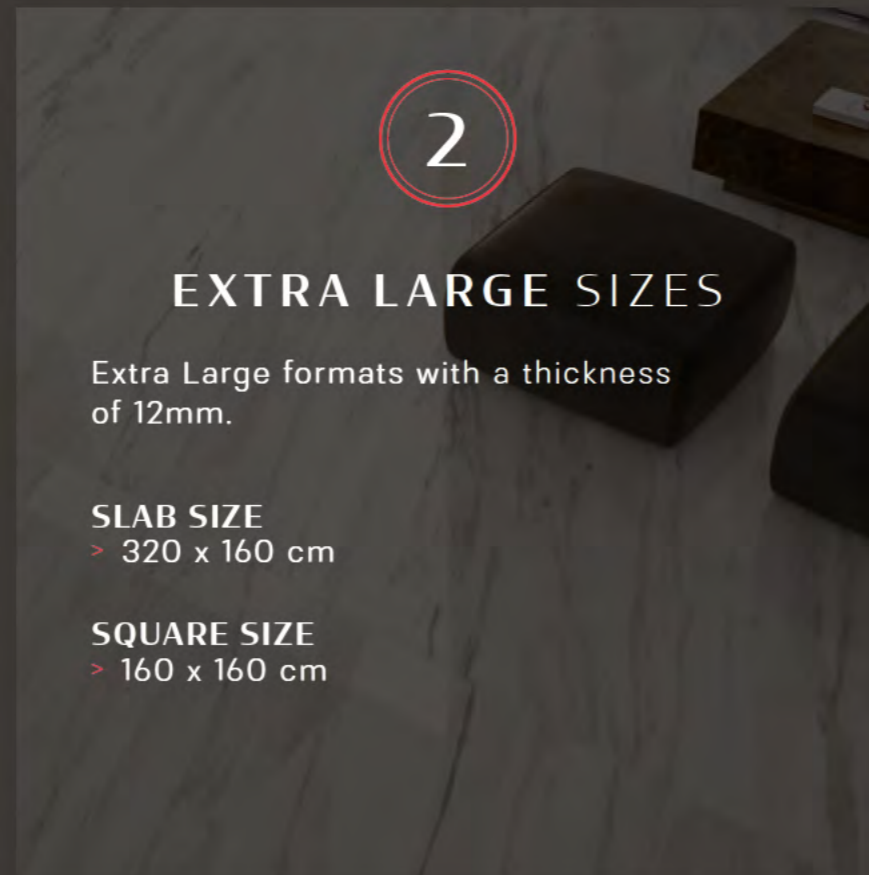

# 8 REASONS

1

**MASTERPIECE  
DESIGN SURFACE**

2

**EXTRA LARGE SIZES**

Extra Large formats with a thickness of 12mm.

**SLAB SIZE**  
> 320 x 160 cm

**SQUARE SIZE**  
> 160 x 160 cm