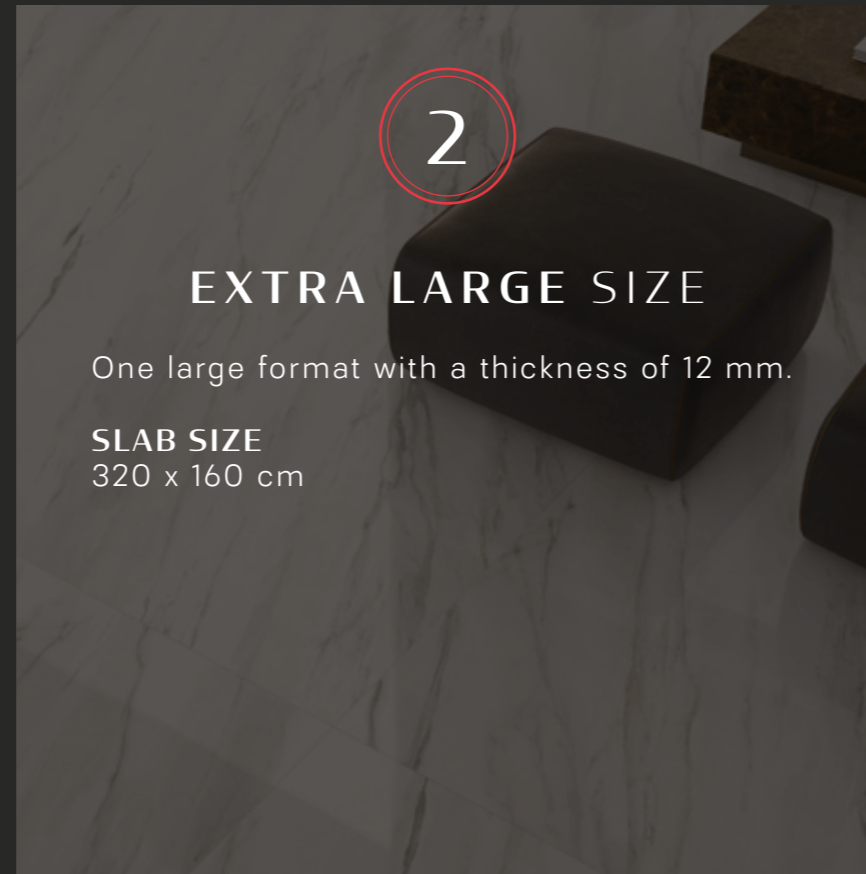

ULTIMATE PRODUCTS _____ 38 > 69

PRODUCTS SUMMARY _____ 70 > 71

SUITABLE FOR
— COUNTERTOP

ULTIMATE DESIGN SURFACE

ULTIMATE —VERSATILITY

FIXED FURNITURE

LOOSE FURNITURE

— 8 REASONS

1

**MASTERPIECE
DESIGN SURFACE**

2

EXTRA LARGE SIZE

One large format with a thickness of 12 mm.

SLAB SIZE
320 x 160 cm

3

**NON-POROUS
SURFACE**