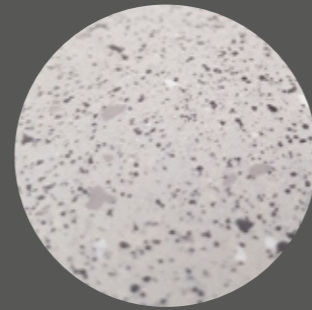

ULTIMATE QUARTZ

Surface Detail