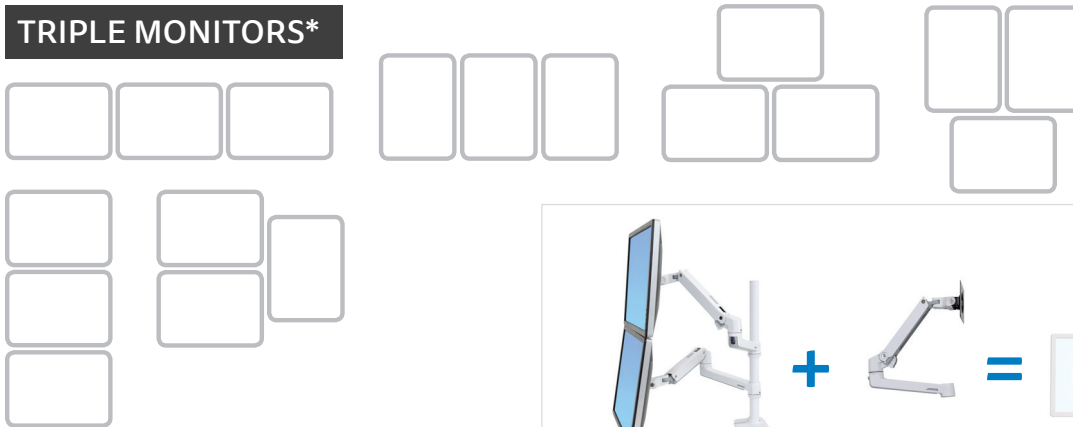

LX Dual Stacking Arm, Tall Pole

45-549-026 (Polished Aluminum)
45-509-216 (White)
45-509-216 (Silver)

Use an LX Arm to support your laptop with a Notebook Tray Kit #50-193-200

Refer to the product installation manuals at ergotron.com for monitor size and weight capacity information.

TRIPLE MONITORS*

*** LX ARM, EXTENSION AND COLLAR KIT**
Required to add a 3rd monitor arm to the LX Dual Stacking Arm, Tall Pole

Refer to the product installation manuals at ergotron.com for monitor size and weight capacity information.