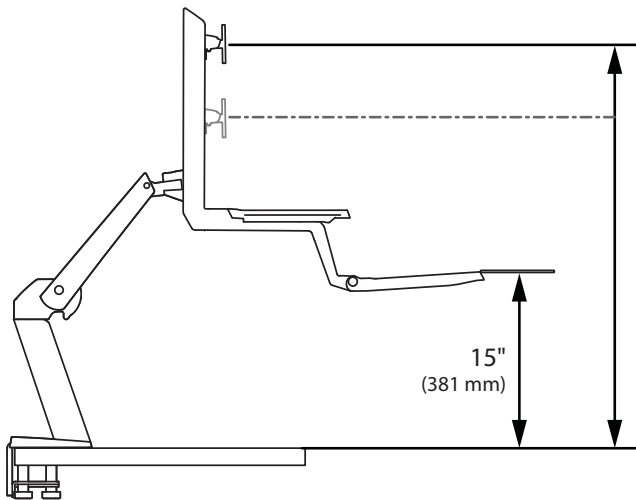

WorkFit™-A Single LCD Mount , LD

Dimensions

**Americas Sales and
Corporate Headquarters**

St. Paul, MN USA
(800) 888-8458
+1-651-681-7600
www.ergotron.com
sales@ergotron.com

EMEA Sales

Amersfoort, The Netherlands
+31 33 45 45 600
www.ergotron.com
info.eu@ergotron.com

APAC Sale

Tokyo, Japan
www.ergotron.com
apaccustomerservice@ergotron.com

Worldwide OEM Sales

www.ergotron.com
info.oem@ergotron.com

WorkFit™-A Single LCD Mount, LD

Dimensions

Desk Thickness:
0.78"-2.56" (20-65mm)