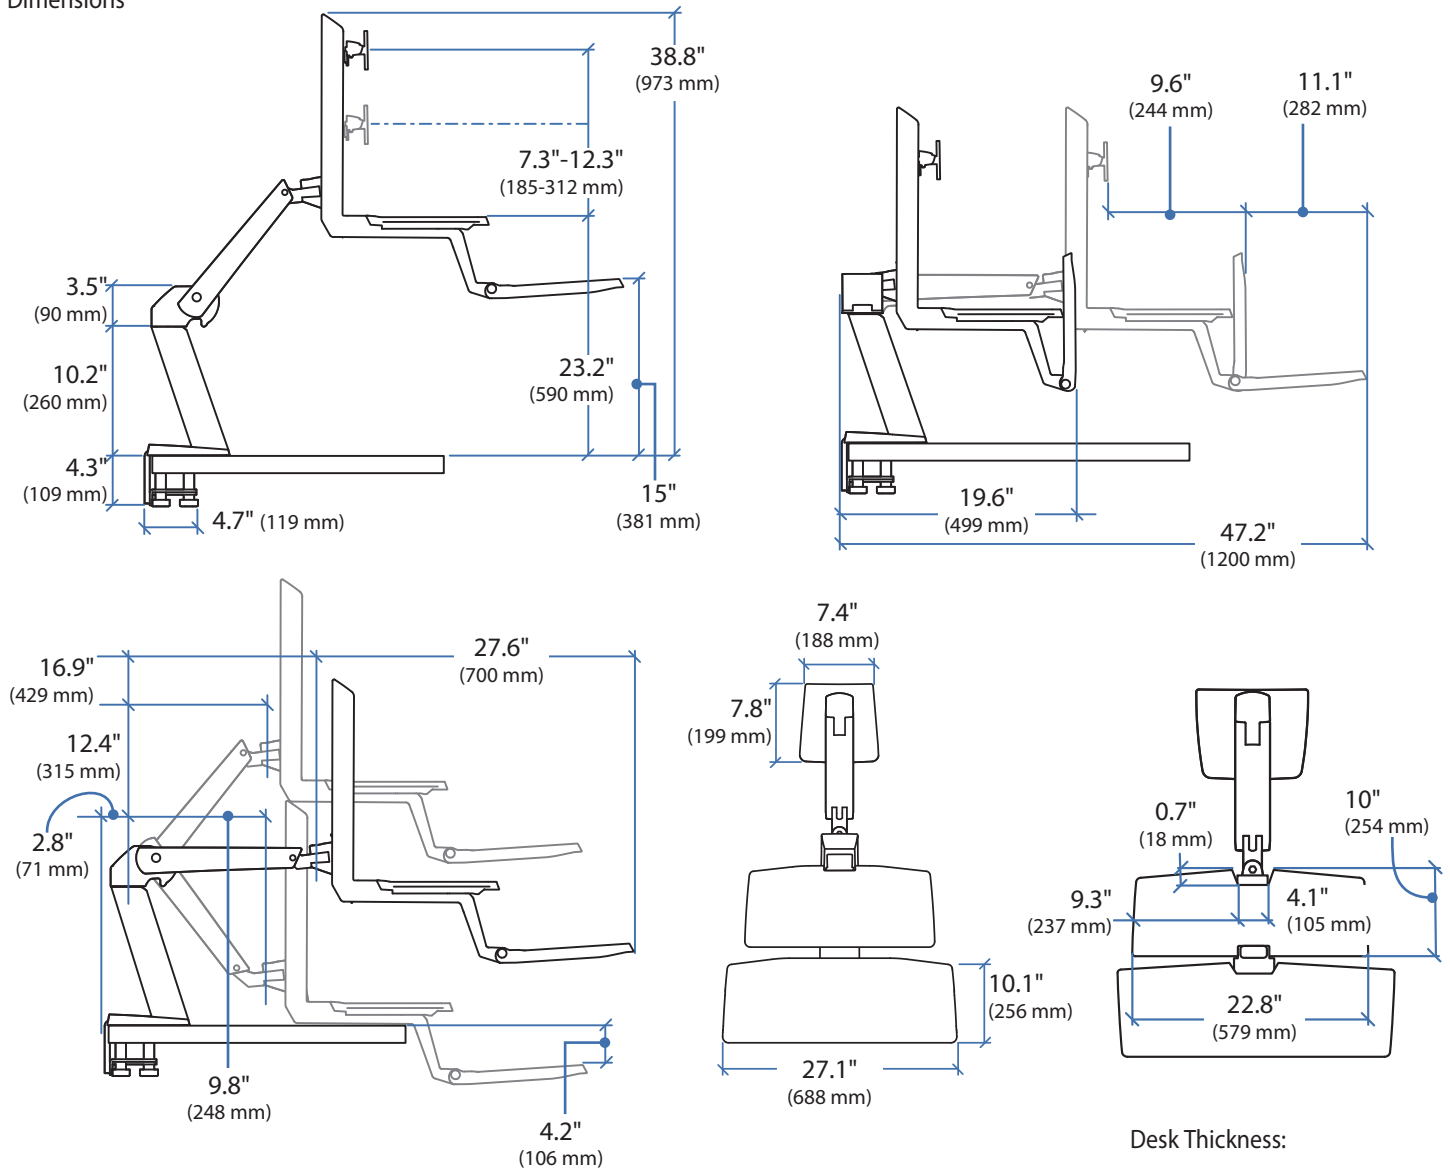

APAC Sale

Tokyo, Japan
www.ergotron.com
apaccustomerservice@ergotron.com

Worldwide OEM Sales

www.ergotron.com
info.oem@ergotron.com

WorkFit™-A Single LCD Mount, LD

Dimensions

Desk Thickness:
0.78"-2.56" (20-65mm)

WorkFit™-A Single LCD Mount , LD

Range of Motion

Weight Capacity

© 2012 Ergotron, Inc. rev. 11/13/2017 DIM-WFADDDLD Content is subject to change without notification

Americas Sales and Corporate Headquarters