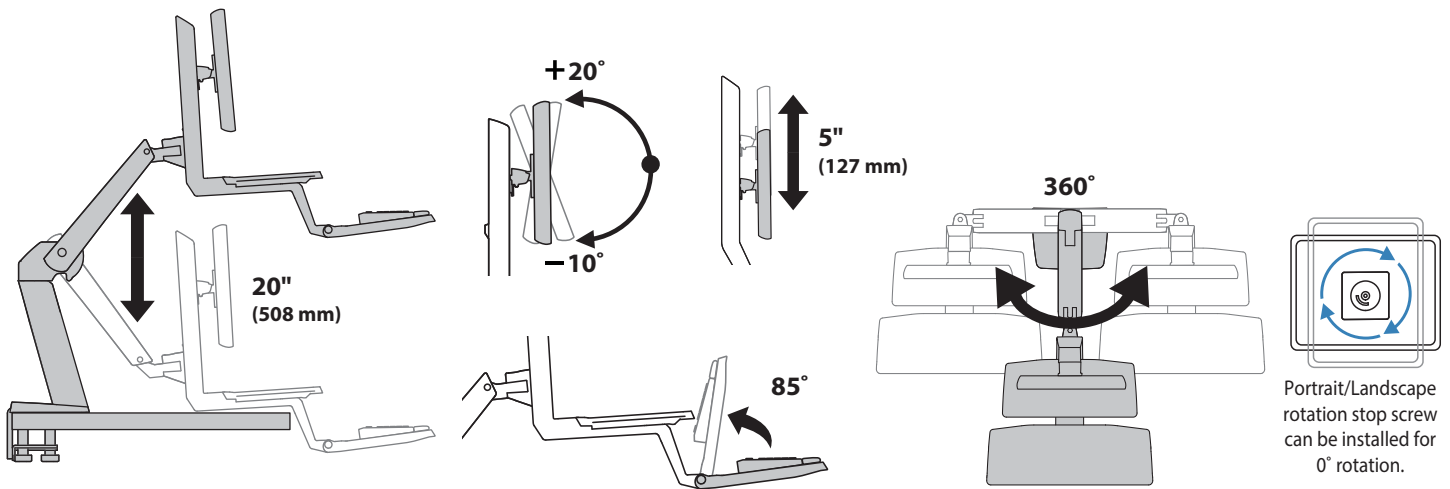

WorkFit™-A Single LCD Mount , LD

Range of Motion

Weight Capacity

© 2012 Ergotron, Inc. rev. 11/13/2017 DIM-WFADDDLD Content is subject to change without notification

Americas Sales and Corporate Headquarters