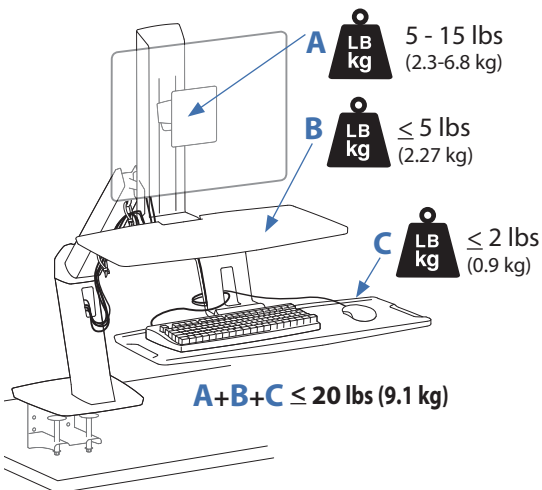

WorkFit™-A Single LCD Mount , LD

Range of Motion

Weight Capacity

© 2012 Ergotron, Inc. rev. 11/13/2017 DIM-WFADDDLD Content is subject to change without notification

Americas Sales and Corporate Headquarters