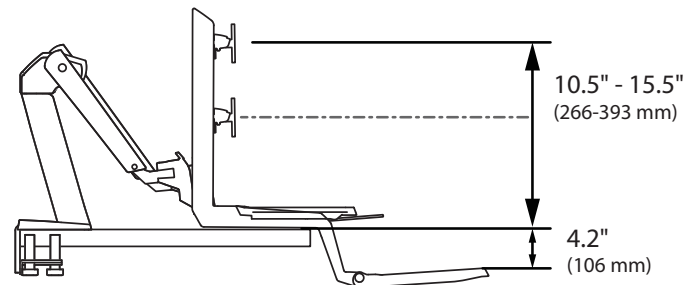

WorkFit™-A Single LCD Mount , LD

Dimensions

**Americas Sales and
Corporate Headquarters**

St. Paul, MN USA
(800) 888-8458
+1-651-681-7600
www.ergotron.com
sales@ergotron.com

EMEA Sales

Amersfoort, The Netherlands
+31 33 45 45 600
www.ergotron.com
info.eu@ergotron.com

APAC Sale

Tokyo, Japan
www.ergotron.com
apaccustomerservice@ergotron.com

Worldwide OEM Sales

www.ergotron.com
info.oem@ergotron.com

WorkFit™-A Single LCD Mount, LD

Dimensions

Desk Thickness:
0.78"-2.56" (20-65mm)