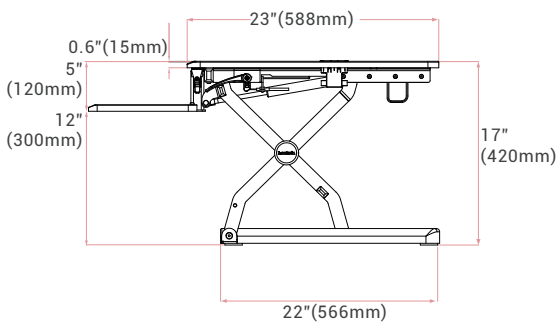

■ **Dimensions**

■ **Weight Capacity**

• Side View

• Left View

• Top View

Contact

Phone: 855-421-2808
Fax: 510-490-1825
Email: sales@loctek.us

Address