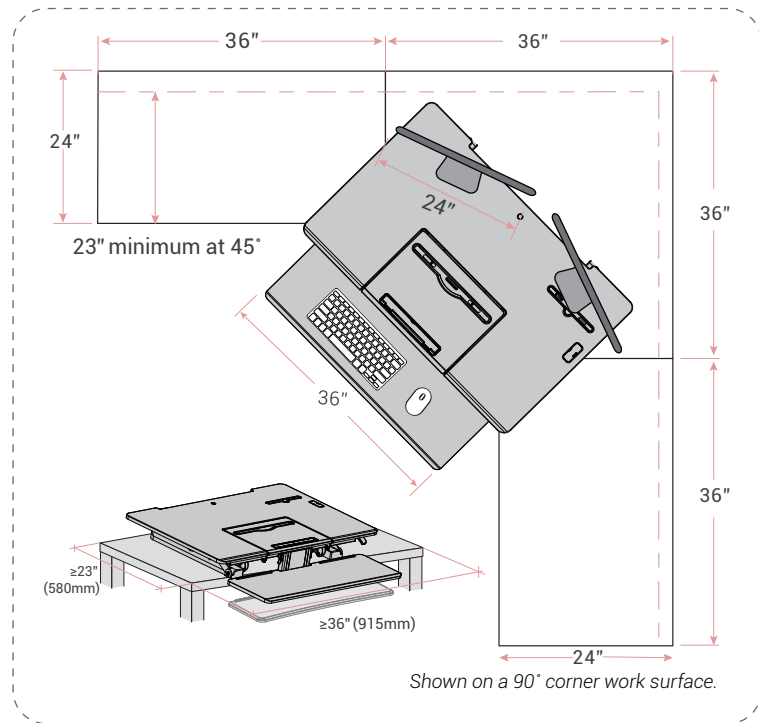

■ **Dimensions**

■ **Weight Capacity**

• Side View

• Left View

• Top View

Contact

Phone: 855-421-2808
Fax: 510-490-1825
Email: sales@loctek.us

Address