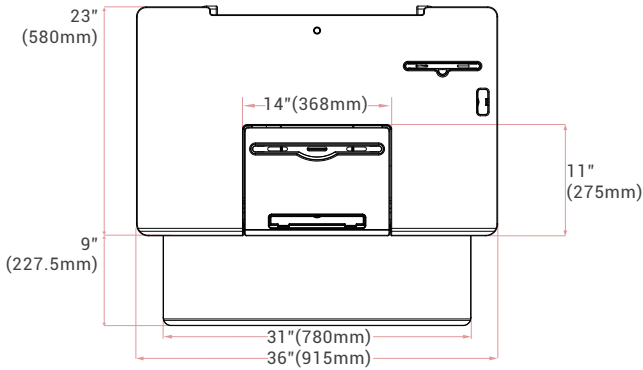

■ **Dimensions**

■ **Weight Capacity**

• Side View

• Left View

• Top View

Contact

Phone: 855-421-2808
Fax: 510-490-1825
Email: sales@loctek.us

Address