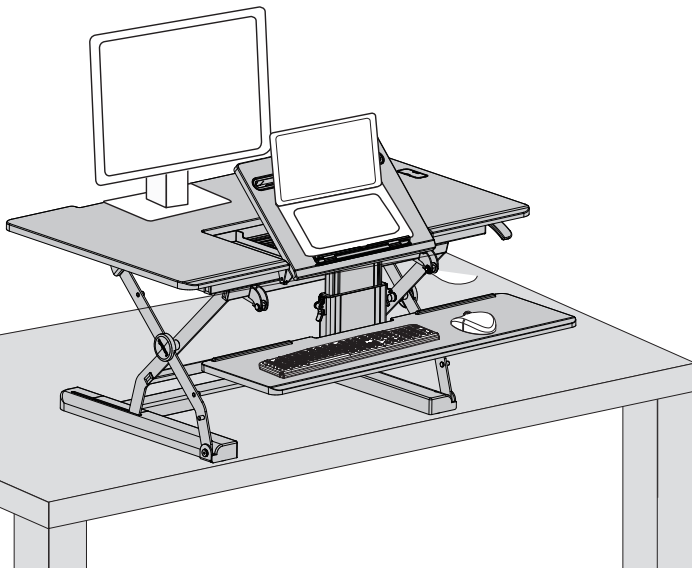

■ **Dimensions**

■ **Weight Capacity**

• Side View

• Left View

• Top View

Contact

Phone: 855-421-2808
Fax: 510-490-1825
Email: sales@loctek.us

Address