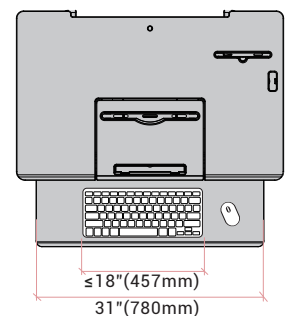

■ **Dimensions**

■ **Weight Capacity**

• Side View

• Left View

• Top View

Contact

Phone: 855-421-2808
Fax: 510-490-1825
Email: sales@loctek.us

Address