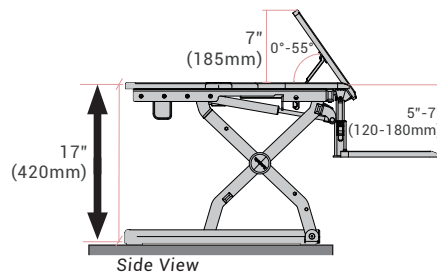

■ **Dimensions**

■ **Weight Capacity**

• Side View

• Left View

• Top View

Contact

Phone: 855-421-2808
Fax: 510-490-1825
Email: sales@loctek.us

Address