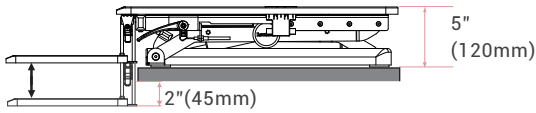

■ **Dimensions**

■ **Weight Capacity**

• Side View

• Left View

• Top View

Contact

Phone: 855-421-2808
Fax: 510-490-1825
Email: sales@loctek.us

Address