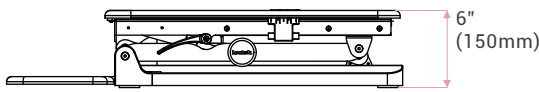

■ **Dimensions**

■ **Weight Capacity**

Desktop
≤40lbs

Keyboard tray
≤5lbs

All
≤45lbs

• Side View

• Left View

• Top View