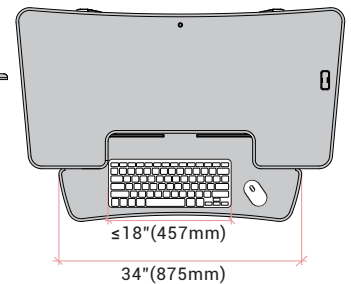

• Top View

Contact

Phone: 855-421-2808

Fax: 510-490-1825

Email: sales@loctek.us

Address

6475 Las Positas Road, Livermore, CA 94551

4290 Concorde Road, Memphis, TN 38118

Website

www.loctek.us