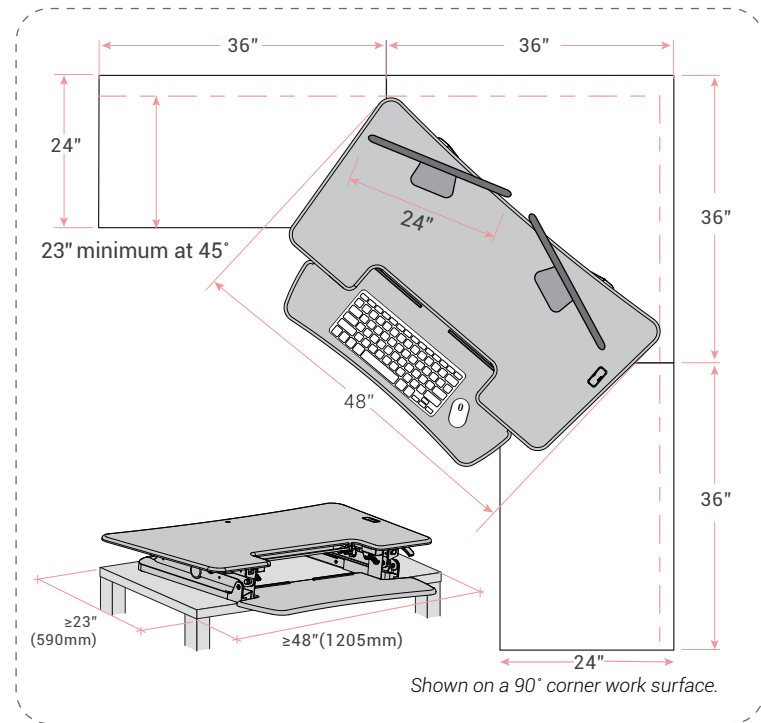

■ **Dimensions**

■ **Weight Capacity**

Desktop
≤40lbs

Keyboard tray
≤5lbs

All
≤45lbs

• Side View

• Left View

• Top View