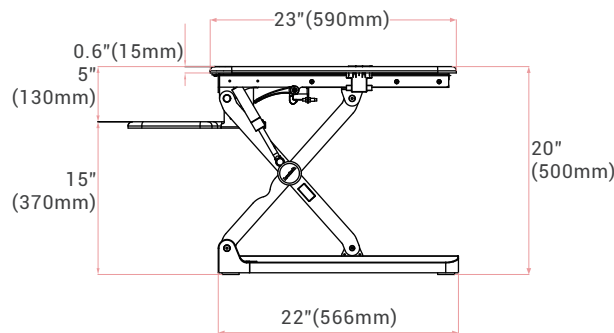

■ **Dimensions**

■ **Weight Capacity**

Desktop
≤40lbs

Keyboard tray
≤5lbs

All
≤45lbs

• Side View

• Left View

• Top View