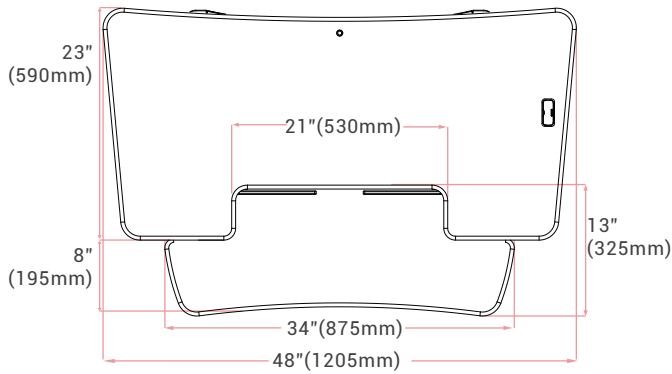

■ **Dimensions**

■ **Weight Capacity**

Desktop
≤40lbs

Keyboard tray
≤5lbs

All
≤45lbs

• Side View

• Left View

• Top View