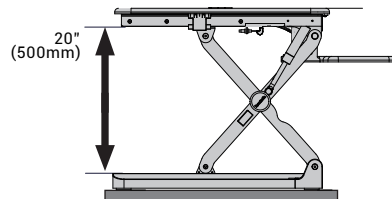

■ **Dimensions**

• Side View

■ **Weight Capacity**

• Left View

• Top View

Contact

Phone: 855-421-2808
Fax: 510-490-1825
Email: sales@loctek.us

Address