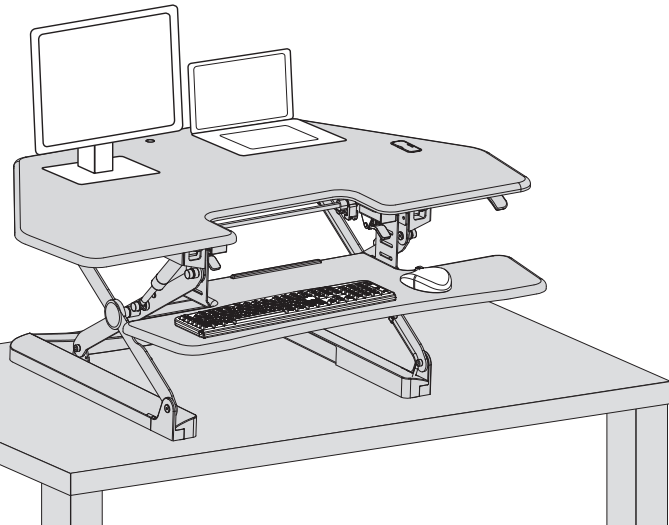

■ **Dimensions**

• Side View

■ **Weight Capacity**

• Left View

• Top View

Contact

Phone: 855-421-2808
Fax: 510-490-1825
Email: sales@loctek.us

Address