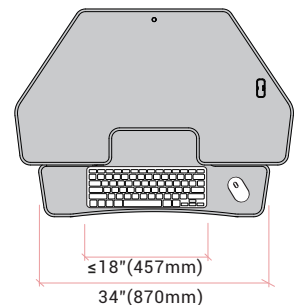

■ **Dimensions**

• Side View

■ **Weight Capacity**

• Left View

• Top View

Contact

Phone: 855-421-2808
Fax: 510-490-1825
Email: sales@loctek.us

Address