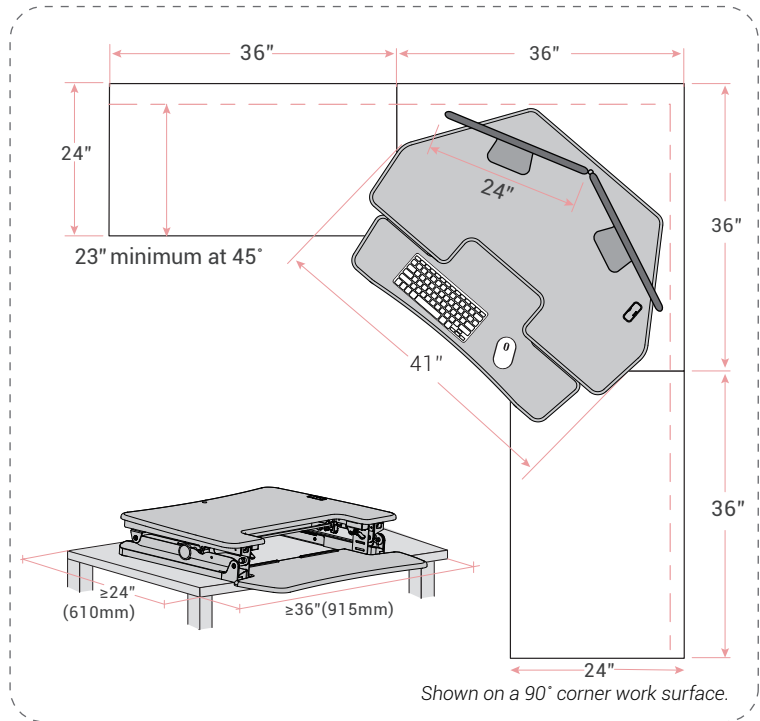

■ **Dimensions**

• Side View

■ **Weight Capacity**

• Left View

• Top View

Contact

Phone: 855-421-2808
Fax: 510-490-1825
Email: sales@loctek.us

Address