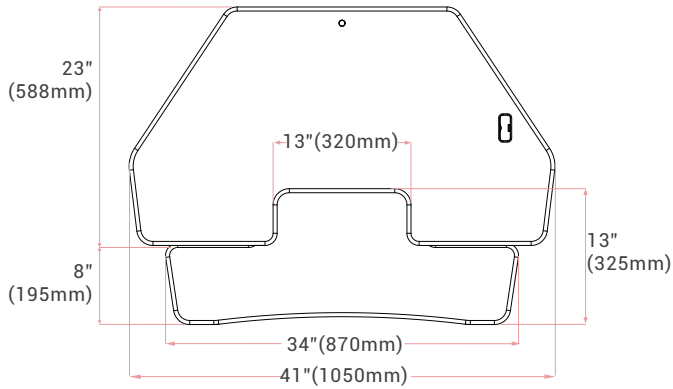

■ **Dimensions**

• Side View

■ **Weight Capacity**

• Left View

• Top View

Contact

Phone: 855-421-2808
Fax: 510-490-1825
Email: sales@loctek.us

Address