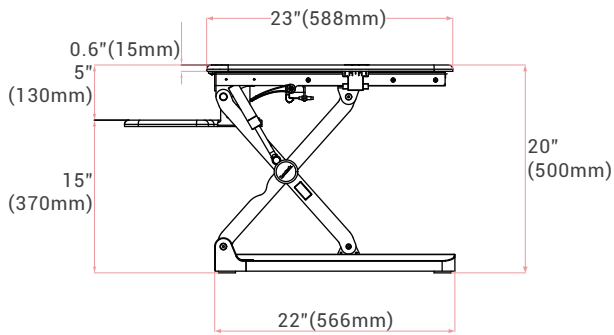

■ **Dimensions**

• Side View

■ **Weight Capacity**

• Left View

• Top View

Contact

Phone: 855-421-2808
Fax: 510-490-1825
Email: sales@loctek.us

Address