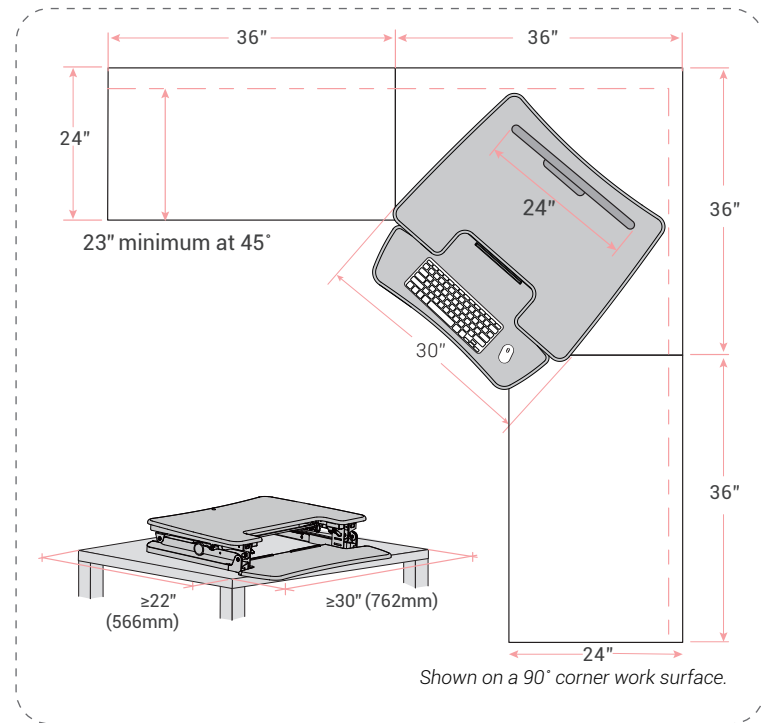

■ **Dimensions**

■ **Weight Capacity**

• Side View

• Left View

• Top View

Contact

Phone: 855-421-2808
Fax: 510-490-1825
Email: sales@loctek.us

Address