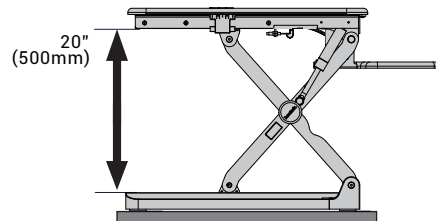

■ **Dimensions**

■ **Weight Capacity**

• Side View

• Left View

• Top View

Contact

Phone: 855-421-2808
Fax: 510-490-1825
Email: sales@loctek.us

Address