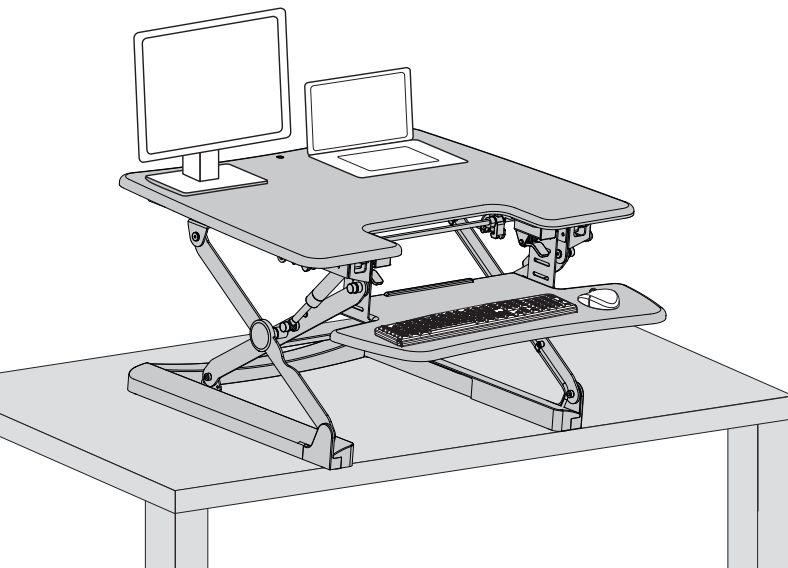

■ **Dimensions**

■ **Weight Capacity**

• Side View

• Left View

• Top View

Contact

Phone: 855-421-2808
Fax: 510-490-1825
Email: sales@loctek.us

Address