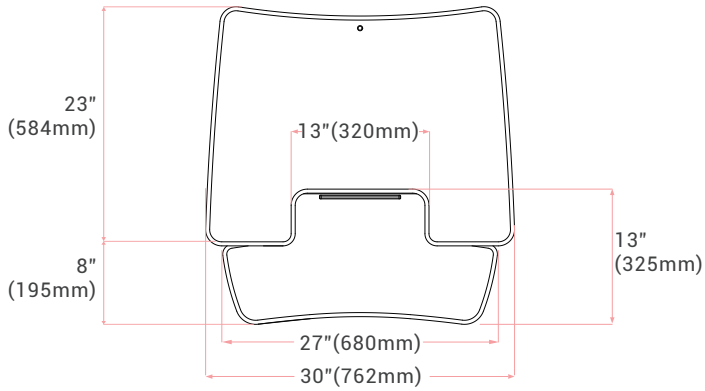

■ **Dimensions**

■ **Weight Capacity**

• Side View

• Left View

• Top View

Contact

Phone: 855-421-2808
Fax: 510-490-1825
Email: sales@loctek.us

Address