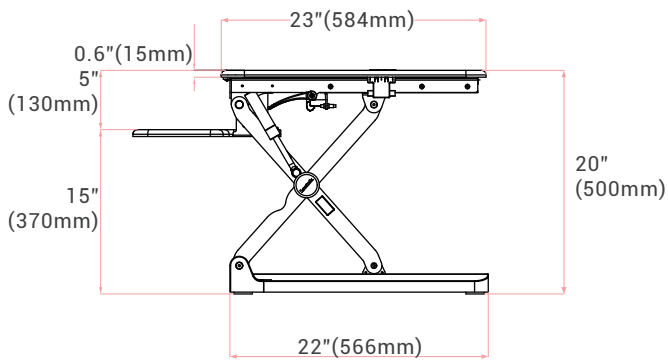

■ **Dimensions**

■ **Weight Capacity**

• Side View

• Left View

• Top View

Contact

Phone: 855-421-2808
Fax: 510-490-1825
Email: sales@loctek.us

Address