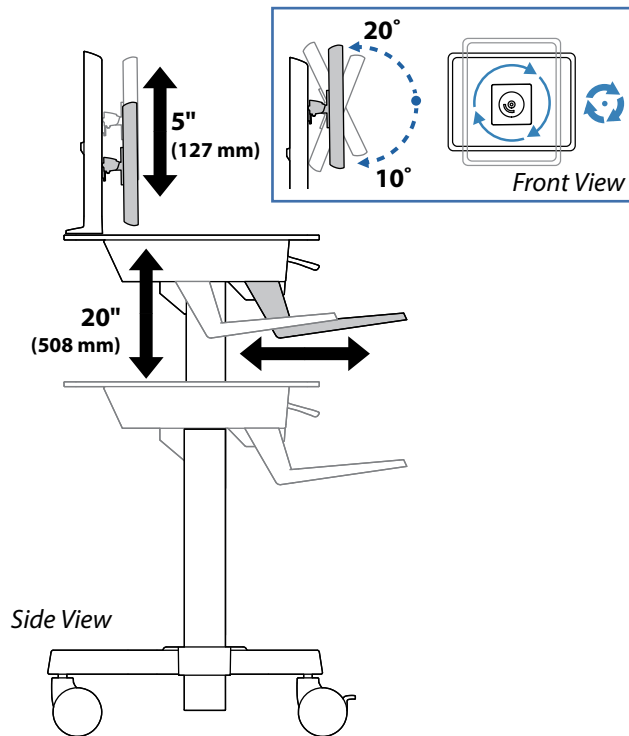

WorkFit™ - C Single LCD Mount HD

WEIGHT CAPACITY

RANGE OF MOTION

© 2013 Ergotron, Inc. rev. 11/13/2017 DIM-WFCHD Content is subject to change without notification

Americas Sales and Corporate Headquarters