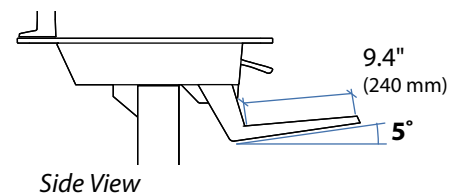

WorkFit™ - C Single LCD Mount HD

DIMENSIONS

© 2013 Ergotron, Inc. rev. 11/13/2017 DIM-WFCHD Content is subject to change without notification

Americas Sales and Corporate Headquarters

St. Paul, MN USA
(800) 888-8458
+1-651-681-7600
www.ergotron.com
sales@ergotron.com