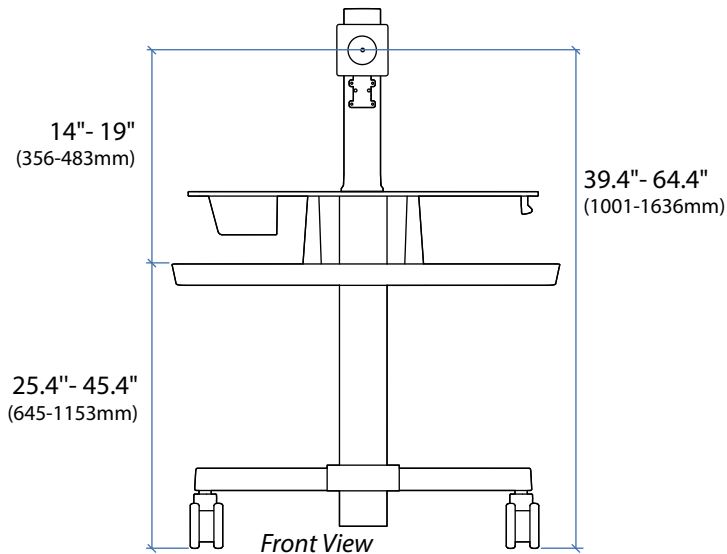

WorkFit™ - C Single LCD Mount HD

DIMENSIONS

© 2013 Ergotron, Inc. rev. 11/13/2017 DIM-WFCHD Content is subject to change without notification

Americas Sales and Corporate Headquarters

St. Paul, MN USA
(800) 888-8458
+1-651-681-7600
www.ergotron.com
sales@ergotron.com

WorkFit™ - C Single LCD Mount HD

WEIGHT CAPACITY

RANGE OF MOTION

© 2013 Ergotron, Inc. rev. 11/13/2017 DIM-WFCHD Content is subject to change without notification

Americas Sales and Corporate Headquarters