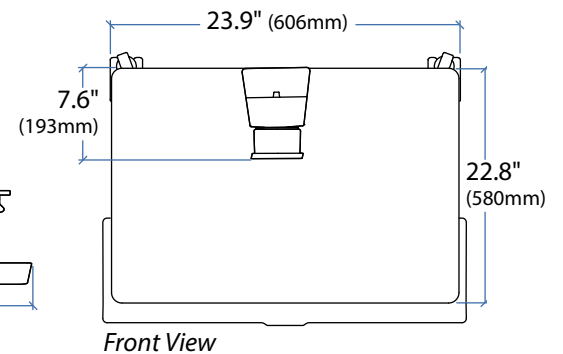

WorkFit™ - C Single LCD Mount HD

DIMENSIONS

© 2013 Ergotron, Inc. rev. 11/13/2017 DIM-WFCHD Content is subject to change without notification

Americas Sales and Corporate Headquarters

St. Paul, MN USA
(800) 888-8458
+1-651-681-7600
www.ergotron.com
sales@ergotron.com

WorkFit™ - C Single LCD Mount HD

WEIGHT CAPACITY

RANGE OF MOTION

© 2013 Ergotron, Inc. rev. 11/13/2017 DIM-WFCHD Content is subject to change without notification

Americas Sales and Corporate Headquarters