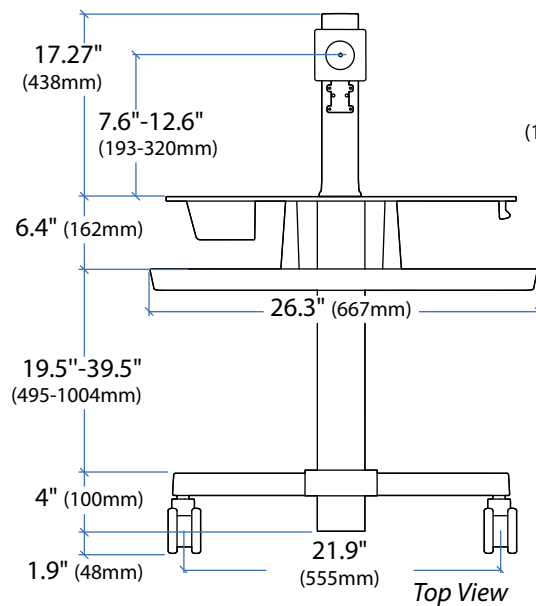

WorkFit™ - C Single LCD Mount HD

DIMENSIONS

© 2013 Ergotron, Inc. rev. 11/13/2017 DIM-WFCHD Content is subject to change without notification

Americas Sales and Corporate Headquarters

St. Paul, MN USA
(800) 888-8458
+1-651-681-7600
www.ergotron.com
sales@ergotron.com

WorkFit™ - C Single LCD Mount HD

WEIGHT CAPACITY

RANGE OF MOTION

© 2013 Ergotron, Inc. rev. 11/13/2017 DIM-WFCHD Content is subject to change without notification

Americas Sales and Corporate Headquarters