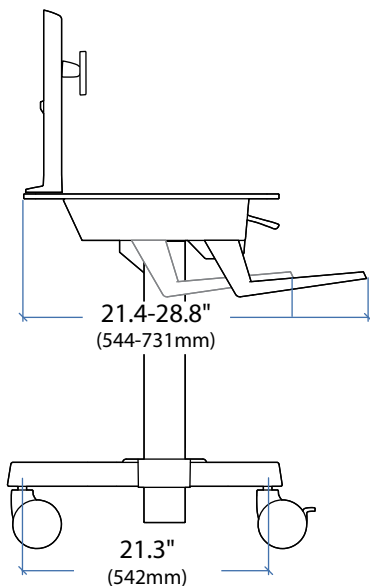

WorkFit™ - C Single LCD Mount HD

DIMENSIONS

© 2013 Ergotron, Inc. rev. 11/13/2017 DIM-WFCHD Content is subject to change without notification

Americas Sales and Corporate Headquarters

St. Paul, MN USA
(800) 888-8458
+1-651-681-7600
www.ergotron.com
sales@ergotron.com

WorkFit™ - C Single LCD Mount HD

WEIGHT CAPACITY

RANGE OF MOTION

© 2013 Ergotron, Inc. rev. 11/13/2017 DIM-WFCHD Content is subject to change without notification

Americas Sales and Corporate Headquarters