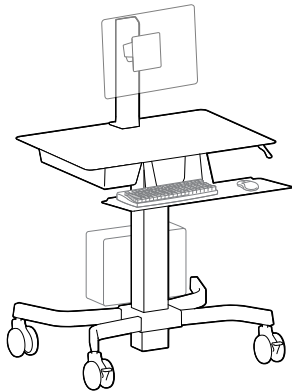

WorkFit™ - C Single LCD Mount HD

DIMENSIONS

© 2013 Ergotron, Inc. rev. 11/13/2017 DIM-WFCHD Content is subject to change without notification

Americas Sales and Corporate Headquarters

St. Paul, MN USA
(800) 888-8458
+1-651-681-7600
www.ergotron.com
sales@ergotron.com