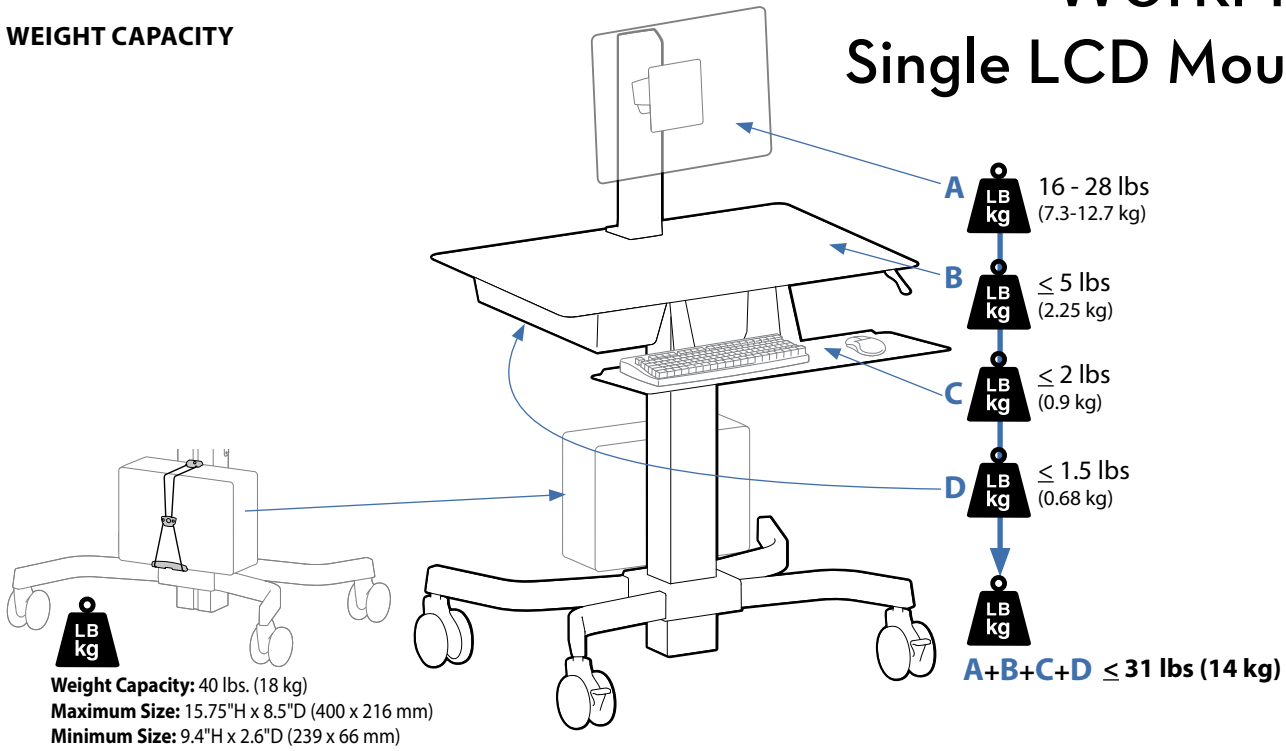

WorkFit™ - C Single LCD Mount HD

WEIGHT CAPACITY

RANGE OF MOTION

© 2013 Ergotron, Inc. rev. 11/13/2017 DIM-WFCHD Content is subject to change without notification

Americas Sales and Corporate Headquarters