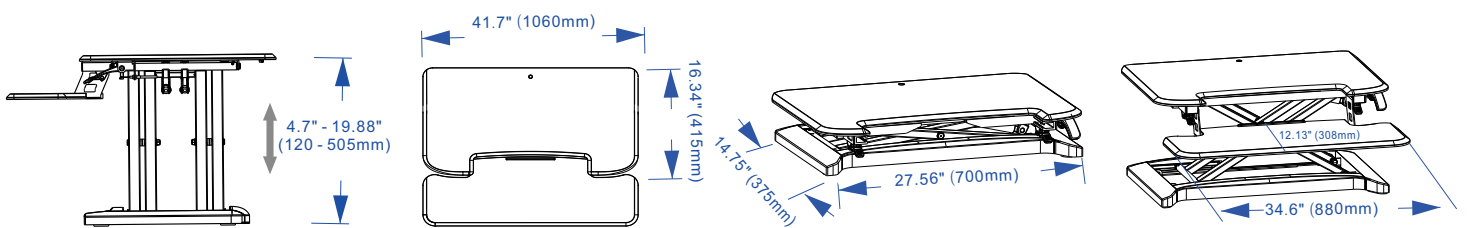

# FLEXISPOT

Item No. M7L  
Color: Black  
Weight capacity: 44 lbs

## Dimensions

## Applied desks

Standard desk

L-shaped desk

## Fits most people's height