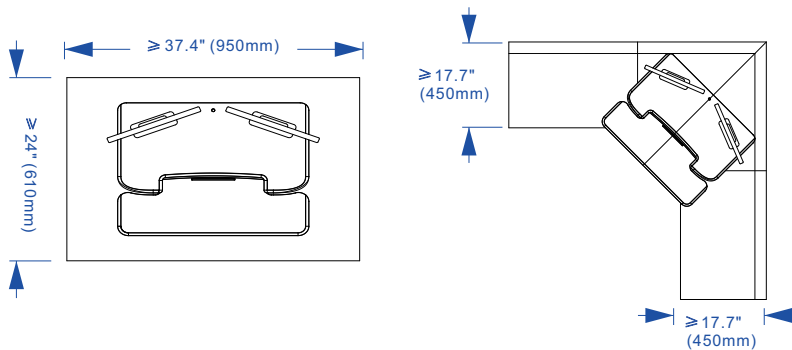

Applied desks

Standard desk

L-shaped desk