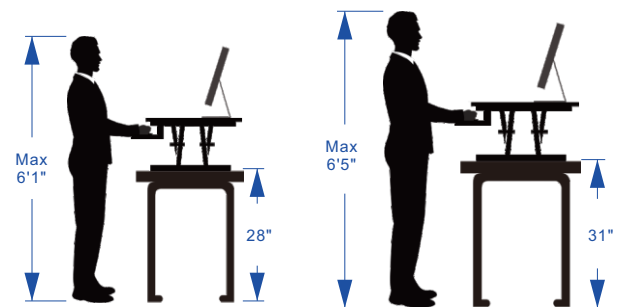

# FLEXISPOT

Item No. M7L  
Color: Black  
Weight capacity: 44 lbs

## Dimensions

## Applied desks

Standard desk

L-shaped desk

## Fits most people's height