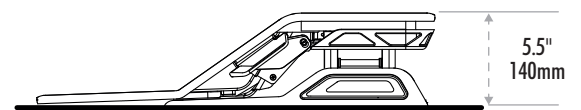

Lotus™ Sit Stand Workstation

0007901/0009901

Dimensions

Weight Capacity

Monitor weight
30lbs / 13.6kg max

Keyboard platform
5lbs / 2.2kg max weight

Highest Position

Lowest Position