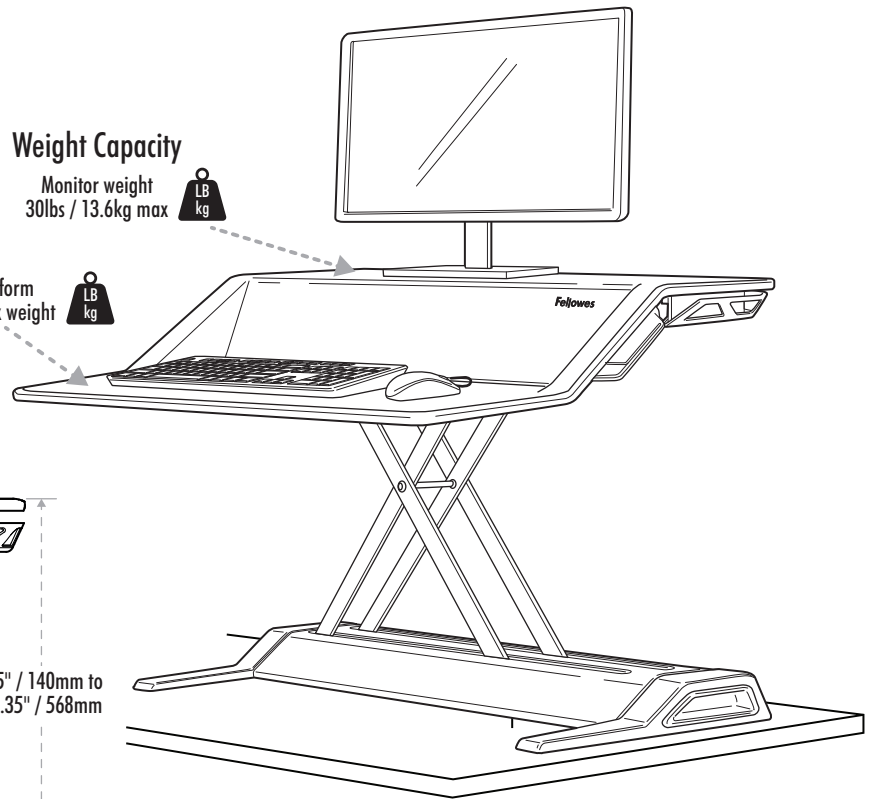

Lotus™ Sit Stand Workstation

0007901/0009901

Dimensions

Weight Capacity

Monitor weight
30lbs / 13.6kg max

Keyboard platform
5lbs / 2.2kg max weight

Highest Position

Lowest Position