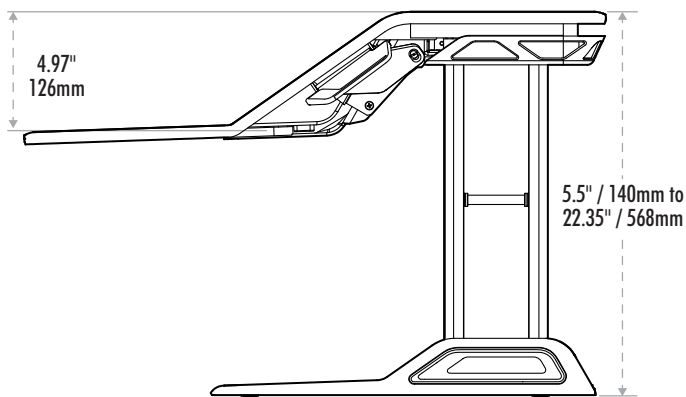

Lotus™ Sit Stand Workstation

0007901/0009901

Dimensions

Weight Capacity

Monitor weight
30lbs / 13.6kg max

Keyboard platform
5lbs / 2.2kg max weight

Highest Position

Lowest Position