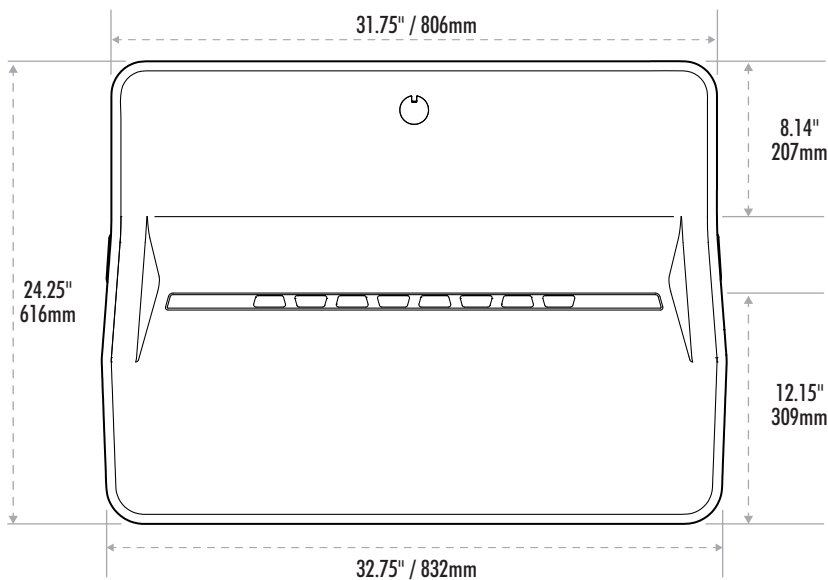

Lotus™ Sit Stand Workstation

0007901/0009901

Dimensions

Weight Capacity

Monitor weight
30lbs / 13.6kg max

Keyboard platform
5lbs / 2.2kg max weight

Highest Position

Lowest Position