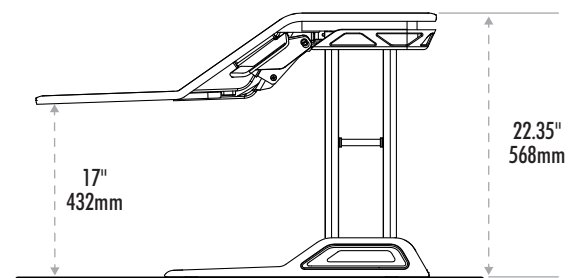

Lotus™ Sit Stand Workstation

0007901/0009901

Dimensions

Weight Capacity

Monitor weight
30lbs / 13.6kg max

Keyboard platform
5lbs / 2.2kg max weight

Highest Position

Lowest Position