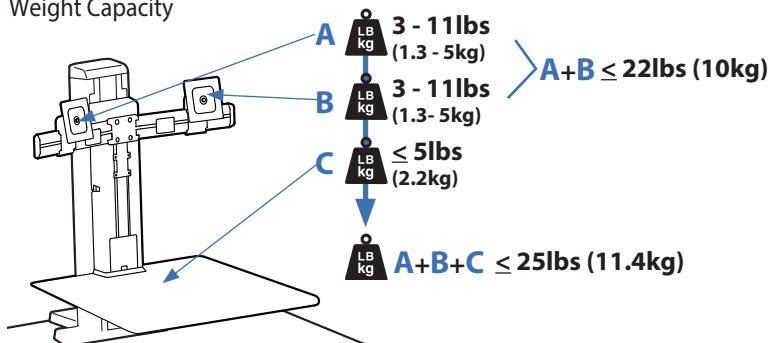

Weight Capacity

© 2014 Ergotron, Inc. rev. 11/07/2017 DIM-WFSRDual Content is subject to change without notification

Americas Sales and Corporate Headquarters

St. Paul, MN USA
(800) 888-8458
+1-651-681-7600
www.ergotron.com
sales@ergotron.com

EMEA Sales

Amersfoort, The Netherlands
+31 33 45 45 600
www.ergotron.com
info.eu@ergotron.com

APAC Sale

Tokyo, Japan
www.ergotron.com
apaccustomerservice@ergotron.com

Worldwide OEM Sales

www.ergotron.com
info.oem@ergotron.com