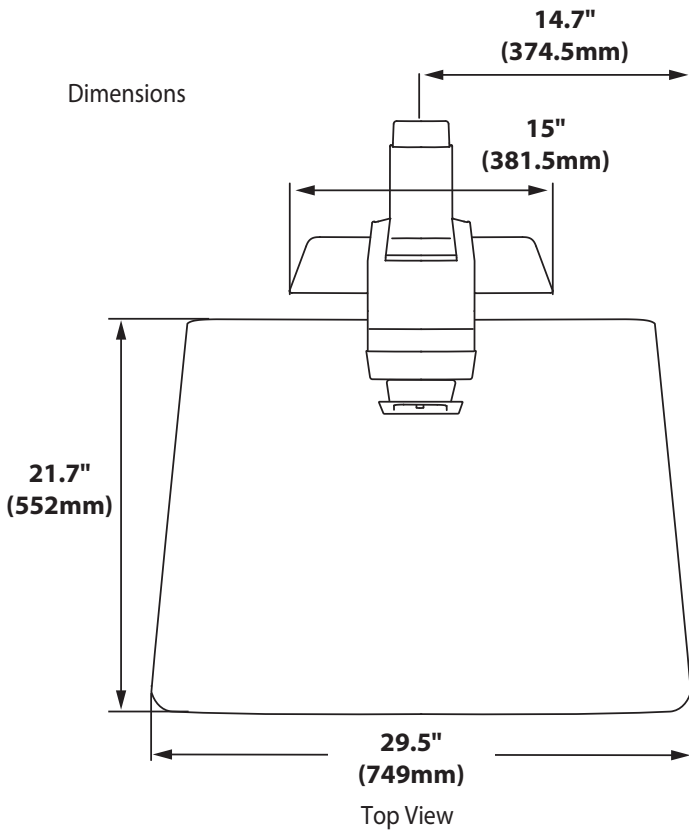

© 2015 Ergotron, Inc. rev. 11/21/2017 DIM-WFSR Content is subject to change without notification

**Americas Sales and
Corporate Headquarters**

St. Paul, MN USA
(800) 888-8458
+1-651-681-7600
www.ergotron.com
sales@ergotron.com

EMEA Sales

Amersfoort, The Netherlands
+31 33 45 45 600
www.ergotron.com
info.eu@ergotron.com

APAC Sales

Tokyo, Japan
www.ergotron.com
apaccustomerservice@ergotron.com

Worldwide OEM Sales

www.ergotron.com
info.oem@ergotron.com