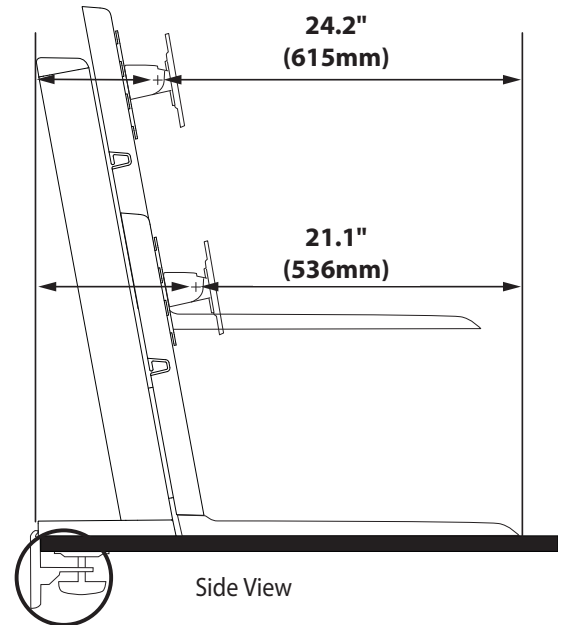

© 2015 Ergotron, Inc. rev. 11/21/2017 DIM-WFSR Content is subject to change without notification

**Americas Sales and
Corporate Headquarters**

St. Paul, MN USA
(800) 888-8458
+1-651-681-7600
www.ergotron.com
sales@ergotron.com

EMEA Sales

Amersfoort, The Netherlands
+31 33 45 45 600
www.ergotron.com
info.eu@ergotron.com

APAC Sales

Tokyo, Japan
www.ergotron.com
apaccustomerservice@ergotron.com

Worldwide OEM Sales

www.ergotron.com
info.oem@ergotron.com