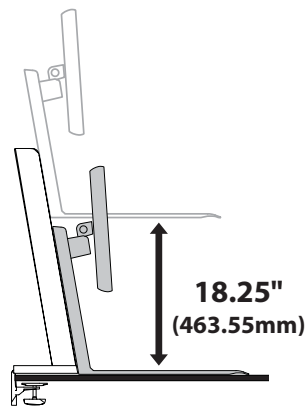

Range of Motion

Weight Capacity

© 2015 Ergotron, Inc. rev. 11/21/2017 DIM-WFSR Content is subject to change without notification

Americas Sales and Corporate Headquarters

St. Paul, MN USA
 (800) 888-8458
 +1-651-681-7600
 www.ergotron.com
 sales@ergotron.com