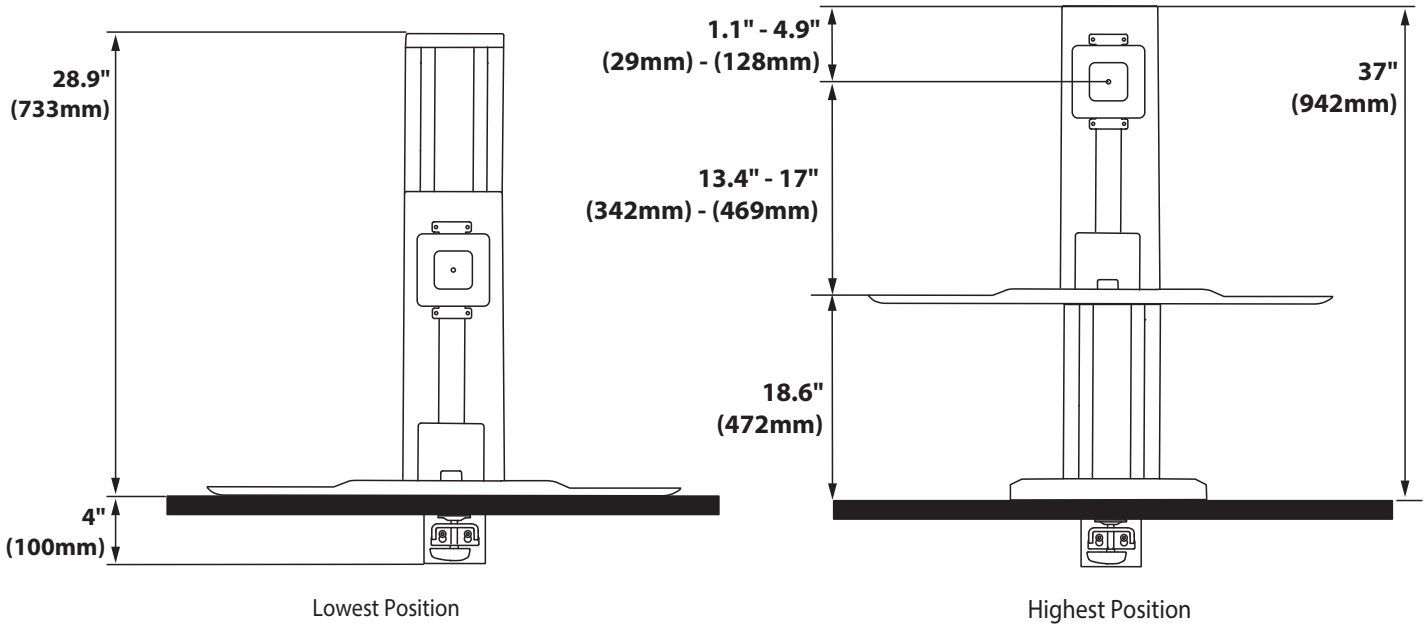

Dimensions

Americas Sales and Corporate Headquarters

St. Paul, MN USA
(800) 888-8458
+1-651-681-7600
www.ergotron.com
sales@ergotron.com

EMEA Sales

Amersfoort, The Netherlands
+31 33 45 45 600
www.ergotron.com
info.eu@ergotron.com

APAC Sales

Tokyo, Japan
www.ergotron.com
apaccustomerservice@ergotron.com

Worldwide OEM Sales

www.ergotron.com
info.oem@ergotron.com