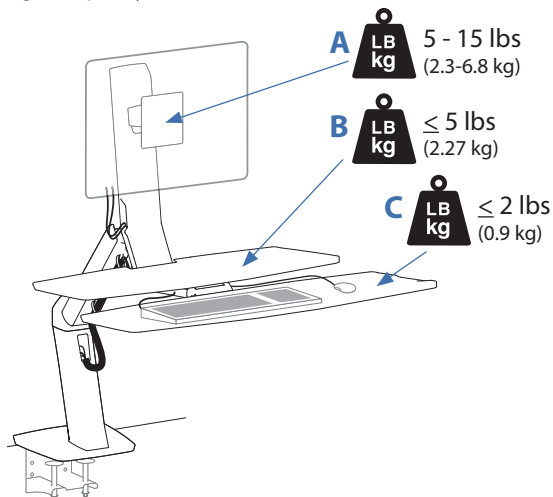

0.78"-2.56" (20-65mm)

© 2012 Ergotron, Inc. rev. 11/13/2017 DIM-WFAWSLD Content is subject to change without notification

**Americas Sales and
Corporate Headquarters**

St. Paul, MN USA
(800) 888-8458
+1-651-681-7600
www.ergotron.com
sales@ergotron.com

WorkFit™-A Single LCD Mount, LD with Worksurface

Range of Motion

Weight Capacity

© 2012 Ergotron, Inc. rev. 11/13/2017 DIM-WFAWSLD Content is subject to change without notification

Americas Sales and Corporate Headquarters