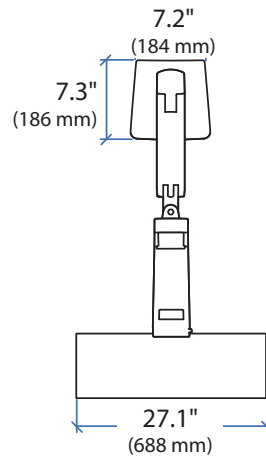

APAC Sale

Tokyo, Japan
www.ergotron.com
apaccustomerservice@ergotron.com

Worldwide OEM Sales

www.ergotron.com
info.oem@ergotron.com

WorkFit™-A Single LCD Mount, LD with Worksurface

Dimensions

Desk Thickness:

0.78"-2.56" (20-65mm)

© 2012 Ergotron, Inc. rev. 11/13/2017 DIM-WFAWSLD Content is subject to change without notification

**Americas Sales and
Corporate Headquarters**

St. Paul, MN USA
(800) 888-8458
+1-651-681-7600
www.ergotron.com
sales@ergotron.com