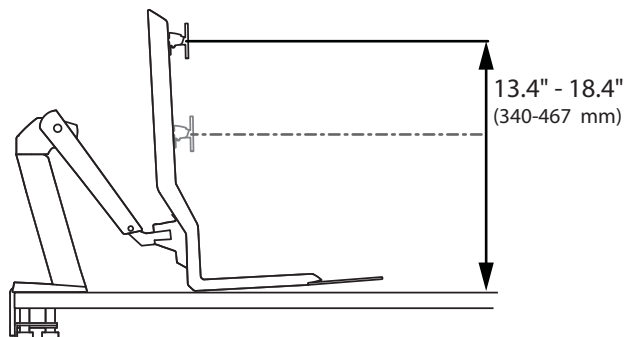

WorkFit™-A Single LCD Mount, LD with Worksurface

Dimensions

Americas Sales and Corporate Headquarters

St. Paul, MN USA
(800) 888-8458
+1-651-681-7600
www.ergotron.com
sales@ergotron.com

EMEA Sales

Amersfoort, The Netherlands
+31 33 45 45 600
www.ergotron.com
info.eu@ergotron.com

APAC Sale

Tokyo, Japan
www.ergotron.com
apaccustomerservice@ergotron.com

Worldwide OEM Sales

www.ergotron.com
info.oem@ergotron.com

WorkFit™-A Single LCD Mount, LD with Worksurface

Dimensions

Desk Thickness:

0.78"-2.56" (20-65mm)

© 2012 Ergotron, Inc. rev. 11/13/2017 DIM-WFAWSLD Content is subject to change without notification

**Americas Sales and
Corporate Headquarters**

St. Paul, MN USA
(800) 888-8458
+1-651-681-7600
www.ergotron.com
sales@ergotron.com