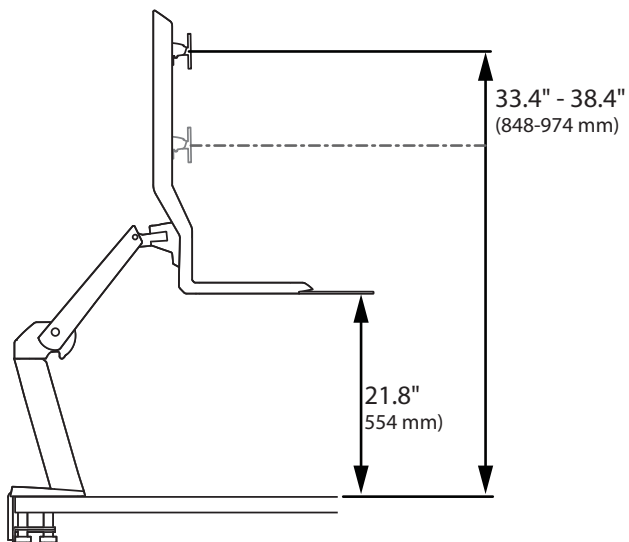

WorkFit™-A Single LCD Mount, LD with Worksurface

Dimensions

Americas Sales and Corporate Headquarters

St. Paul, MN USA
(800) 888-8458
+1-651-681-7600
www.ergotron.com
sales@ergotron.com

EMEA Sales

Amersfoort, The Netherlands
+31 33 45 45 600
www.ergotron.com
info.eu@ergotron.com

APAC Sale

Tokyo, Japan
www.ergotron.com
apaccustomerservice@ergotron.com

Worldwide OEM Sales

www.ergotron.com
info.oem@ergotron.com

WorkFit™-A Single LCD Mount, LD with Worksurface

Dimensions

Desk Thickness:

0.78"-2.56" (20-65mm)

© 2012 Ergotron, Inc. rev. 11/13/2017 DIM-WFAWSLD Content is subject to change without notification

**Americas Sales and
Corporate Headquarters**

St. Paul, MN USA
(800) 888-8458
+1-651-681-7600
www.ergotron.com
sales@ergotron.com