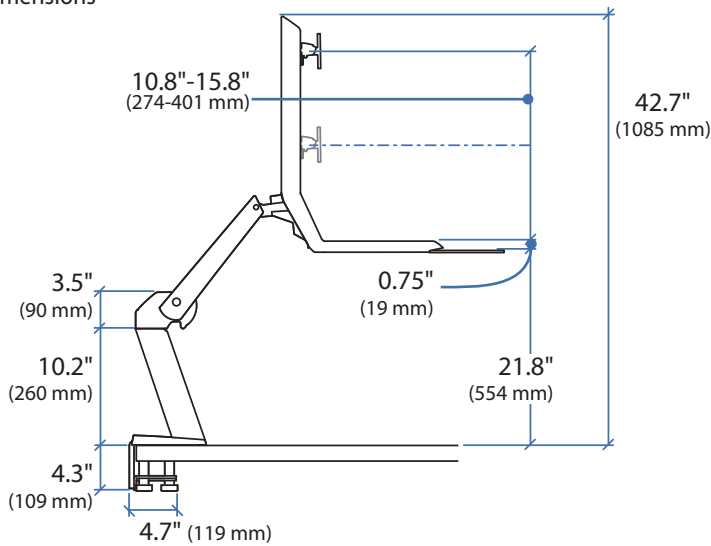

APAC Sale

Tokyo, Japan
www.ergotron.com
apaccustomerservice@ergotron.com

Worldwide OEM Sales

www.ergotron.com
info.oem@ergotron.com

WorkFit™-A Single LCD Mount, LD with Worksurface

Dimensions

Desk Thickness:

0.78"-2.56" (20-65mm)

© 2012 Ergotron, Inc. rev. 11/13/2017 DIM-WFAWSLD Content is subject to change without notification

**Americas Sales and
Corporate Headquarters**

St. Paul, MN USA
(800) 888-8458
+1-651-681-7600
www.ergotron.com
sales@ergotron.com

WorkFit™-A Single LCD Mount, LD with Worksurface

Range of Motion

Weight Capacity

© 2012 Ergotron, Inc. rev. 11/13/2017 DIM-WFAWSLD Content is subject to change without notification

Americas Sales and Corporate Headquarters