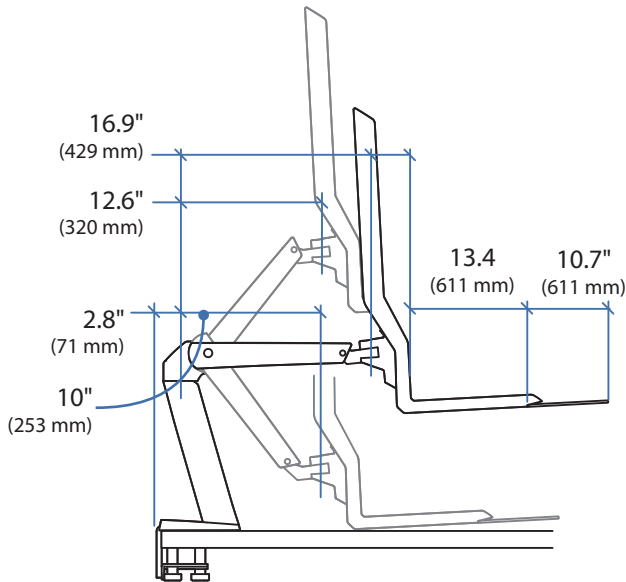

APAC Sale

Tokyo, Japan
www.ergotron.com
apaccustomerservice@ergotron.com

Worldwide OEM Sales

www.ergotron.com
info.oem@ergotron.com

WorkFit™-A Single LCD Mount, LD with Worksurface

Dimensions

Desk Thickness:

0.78"-2.56" (20-65mm)

© 2012 Ergotron, Inc. rev. 11/13/2017 DIM-WFAWSLD Content is subject to change without notification

**Americas Sales and
Corporate Headquarters**

St. Paul, MN USA
(800) 888-8458
+1-651-681-7600
www.ergotron.com
sales@ergotron.com