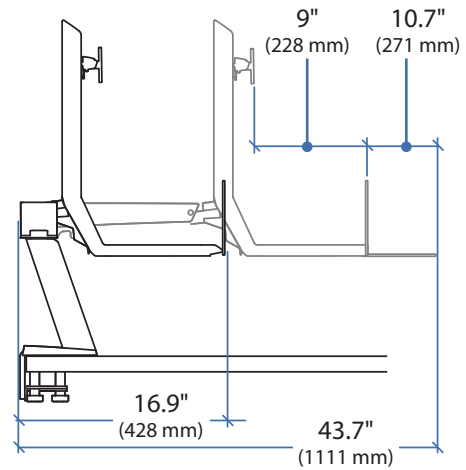

APAC Sale

Tokyo, Japan
www.ergotron.com
apaccustomerservice@ergotron.com

Worldwide OEM Sales

www.ergotron.com
info.oem@ergotron.com

WorkFit™-A Single LCD Mount, LD with Worksurface

Dimensions

Desk Thickness:

0.78"-2.56" (20-65mm)

© 2012 Ergotron, Inc. rev. 11/13/2017 DIM-WFAWSLD Content is subject to change without notification

**Americas Sales and
Corporate Headquarters**

St. Paul, MN USA
(800) 888-8458
+1-651-681-7600
www.ergotron.com
sales@ergotron.com