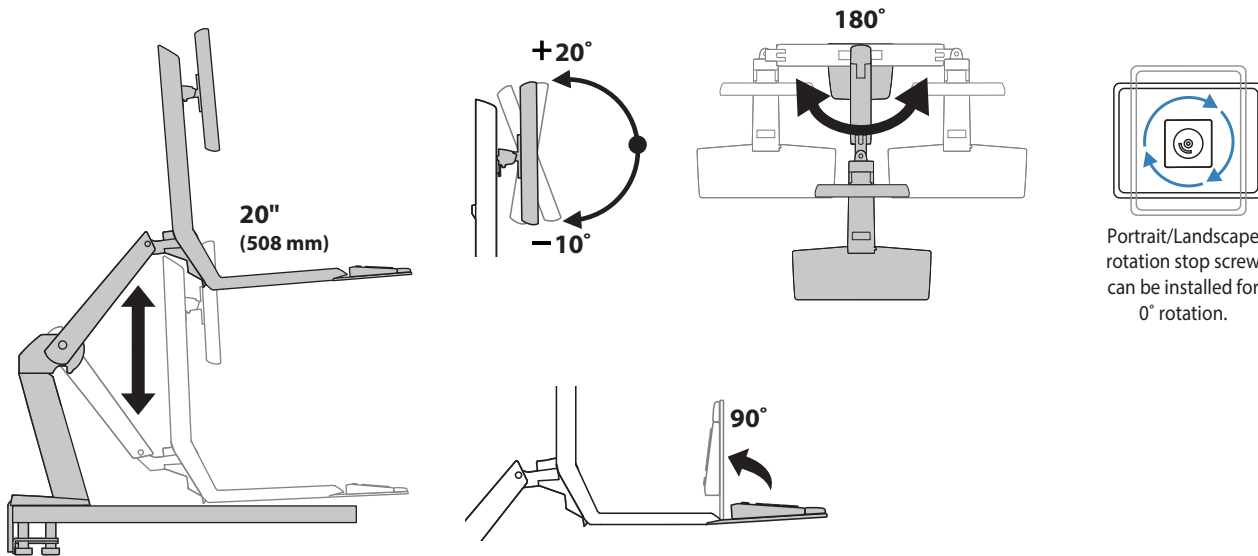

0.78"-2.56" (20-65mm)

© 2012 Ergotron, Inc. rev. 11/13/2017 DIM-WFAWSLD Content is subject to change without notification

**Americas Sales and
Corporate Headquarters**

St. Paul, MN USA
(800) 888-8458
+1-651-681-7600
www.ergotron.com
sales@ergotron.com

WorkFit™-A Single LCD Mount, LD with Worksurface

Range of Motion

Weight Capacity

© 2012 Ergotron, Inc. rev. 11/13/2017 DIM-WFAWSLD Content is subject to change without notification

Americas Sales and Corporate Headquarters