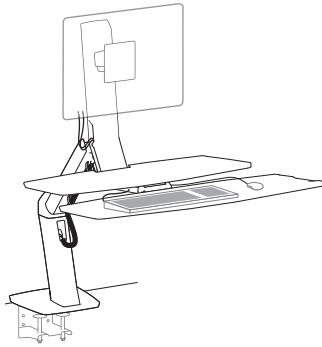

WorkFit™-A Single LCD Mount, LD with Worksurface

Range of Motion

Weight Capacity

© 2012 Ergotron, Inc. rev. 11/13/2017 DIM-WFAWSLD Content is subject to change without notification

Americas Sales and Corporate Headquarters