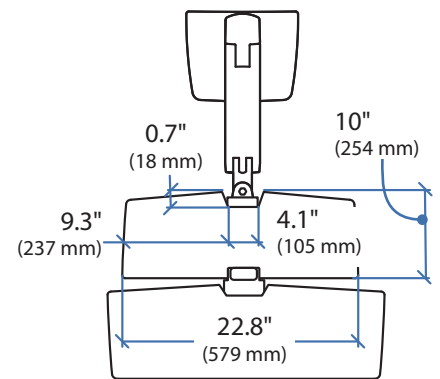

APAC Sale

Tokyo, Japan
www.ergotron.com
apaccustomerservice@ergotron.com

Worldwide OEM Sales

www.ergotron.com
info.oem@ergotron.com

WorkFit™-A Single LCD Mount, LD with Worksurface

Dimensions

Desk Thickness:

0.78"-2.56" (20-65mm)

© 2012 Ergotron, Inc. rev. 11/13/2017 DIM-WFAWSLD Content is subject to change without notification

**Americas Sales and
Corporate Headquarters**

St. Paul, MN USA
(800) 888-8458
+1-651-681-7600
www.ergotron.com
sales@ergotron.com