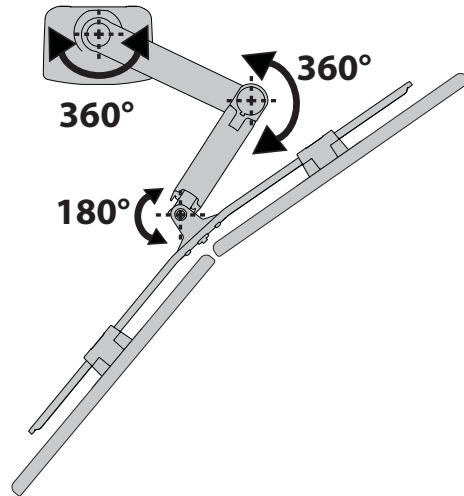

## LX Deskmount Dual Direct Arm

\* The lower most range of motion for vertical lift may decrease up to 4.5" (114 mm) when arm is adjusted to hold over 20lbs (9 kgs).

**Americas Sales and Corporate Headquarters**