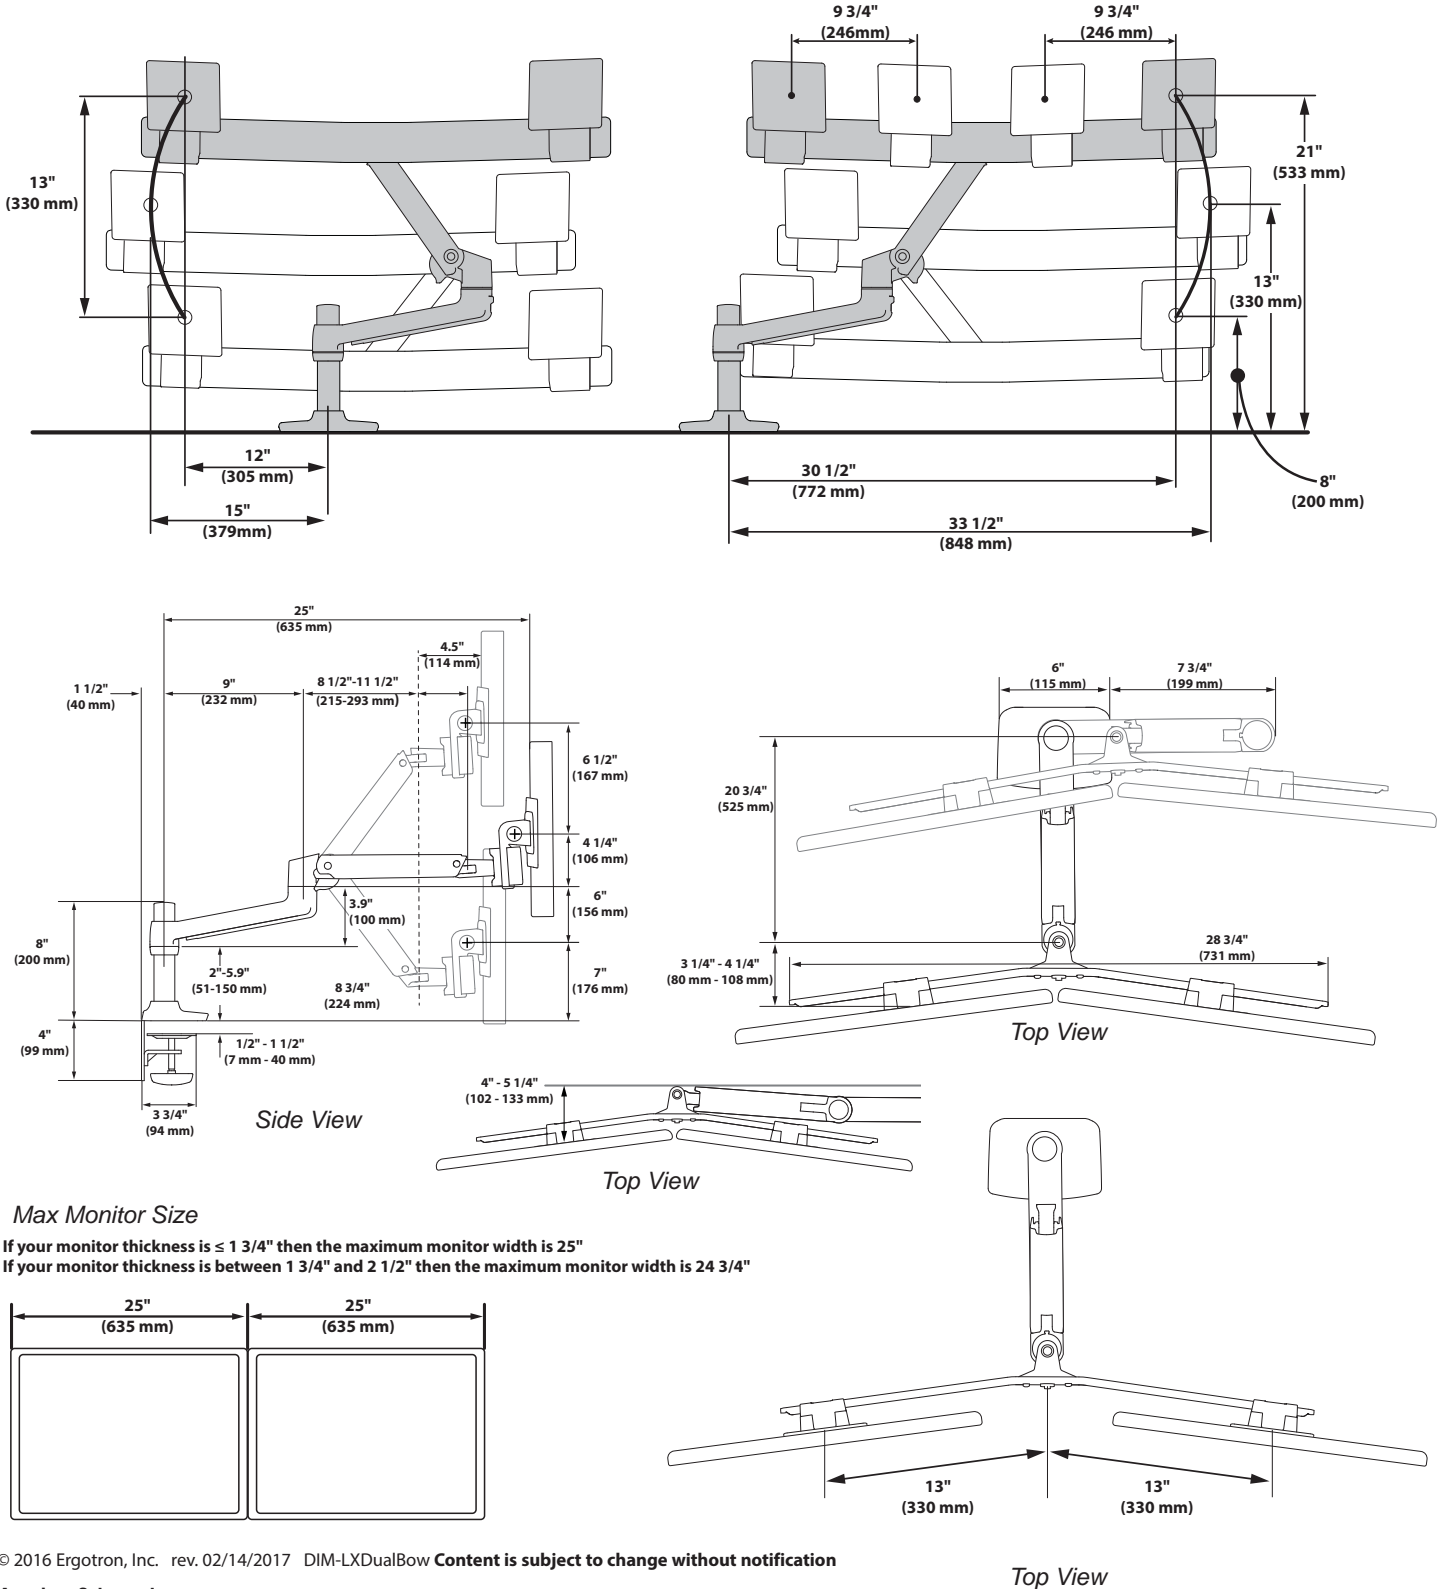

LX Deskmount Dual Direct Arm

© 2016 Ergotron, Inc. rev. 02/14/2017 DIM-LXDualBow Content is subject to change without notification

Americas Sales and Corporate Headquarters

St. Paul, MN USA
(800) 888-8458
+1-651-681-7600
www.ergotron.com
sales@ergotron.com

EMEA Sales

Amersfoort, The Netherlands
+31 33 45 45 600
www.ergotron.com
info.eu@ergotron.com

APAC Sales

Tokyo, Japan
www.ergotron.com
apaccustomerservice@ergotron.com

Worldwide OEM Sales

www.ergotron.com
info.oem@ergotron.com