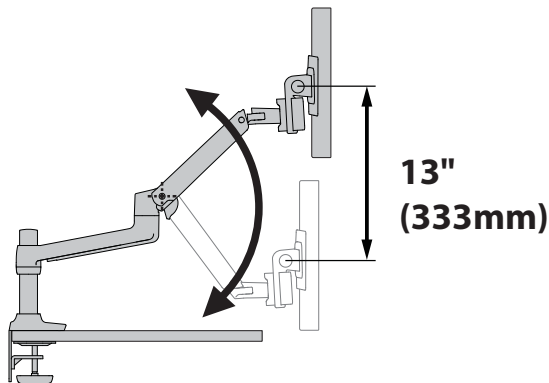

## LX Deskmount Dual Direct Arm

\* The lower most range of motion for vertical lift may decrease up to 4.5" (114 mm) when arm is adjusted to hold over 20lbs (9 kgs).

**Americas Sales and Corporate Headquarters**