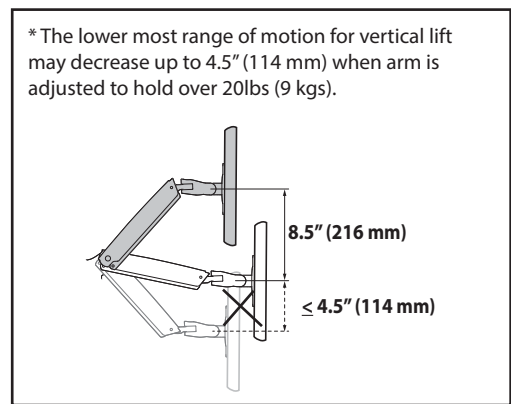

## LX Deskmount Dual Direct Arm

\* The lower most range of motion for vertical lift may decrease up to 4.5" (114 mm) when arm is adjusted to hold over 20lbs (9 kgs).

**Americas Sales and Corporate Headquarters**