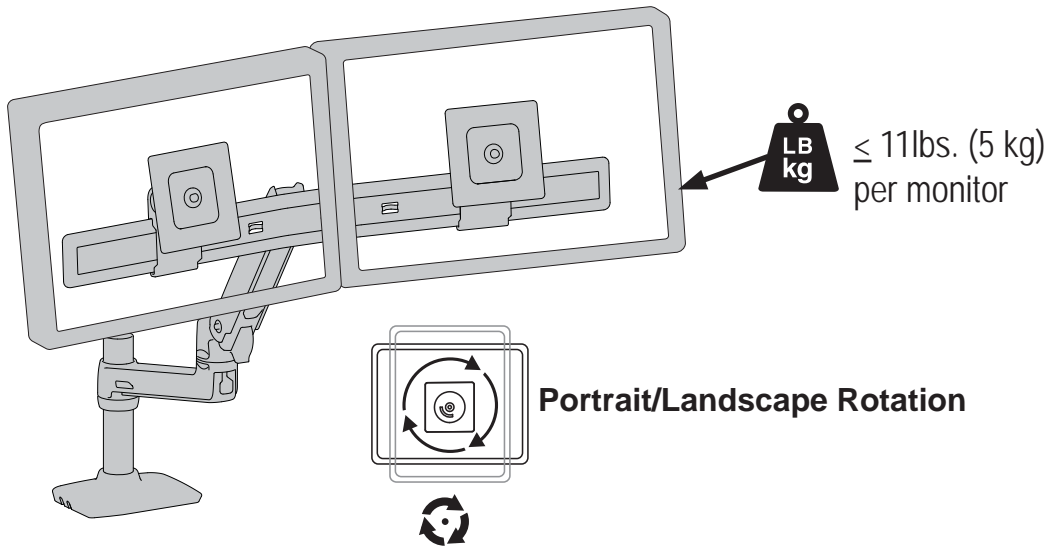

## LX Deskmount Dual Direct Arm

\* The lower most range of motion for vertical lift may decrease up to 4.5" (114 mm) when arm is adjusted to hold over 20lbs (9 kgs).

**Americas Sales and Corporate Headquarters**