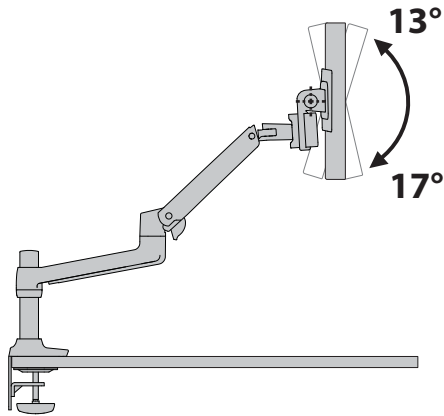

## LX Deskmount Dual Direct Arm

\* The lower most range of motion for vertical lift may decrease up to 4.5" (114 mm) when arm is adjusted to hold over 20lbs (9 kgs).

**Americas Sales and Corporate Headquarters**