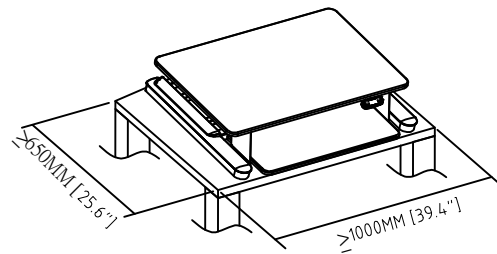

Freedom E-Desk™

FDM-E-DESK

Caution: Do not exceed maximum listed weight capacity. Serious injury or property damage may occur.

Important Information:

1. Heavy product, after opening the box, lift the product from the box with an additional person is recommended.
2. After plugging in the power, the power indicator lights up. Press "up button", the worktop raises; press "down button", the worktop goes down.
3. Make sure all cord lengths are sufficient to use with this product.