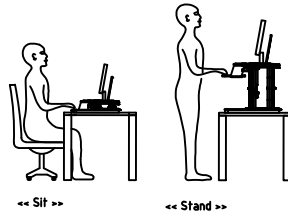

Freedom E-Desk™

FDM-E-DESK

Caution: Do not exceed maximum listed weight capacity. Serious injury or property damage may occur.

Important Information:

1. Heavy product, after opening the box, lift the product from the box with an additional person is recommended.
2. After plugging in the power, the power indicator lights up. Press "up button", the worktop raises; press "down button", the worktop goes down.
3. Make sure all cord lengths are sufficient to use with this product.