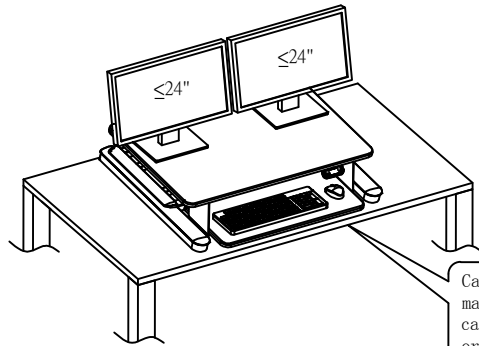

Freedom E-Desk™

FDM-E-DESK

Caution: Do not exceed maximum listed weight capacity. Serious injury or property damage may occur.

Important Information:

1. Heavy product, after opening the box, lift the product from the box with an additional person is recommended.
2. After plugging in the power, the power indicator lights up. Press "up button", the worktop raises; press "down button", the worktop goes down.
3. Make sure all cord lengths are sufficient to use with this product.