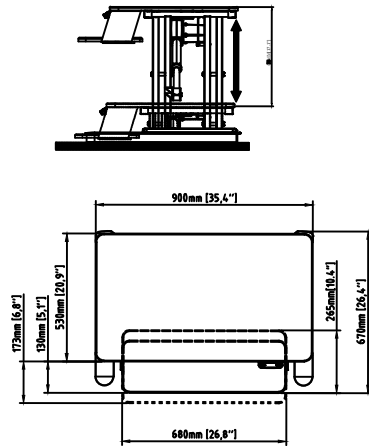

Freedom E-Desk™

FDM-E-DESK

Caution: Do not exceed maximum listed weight capacity. Serious injury or property damage may occur.

Important Information:

1. Heavy product, after opening the box, lift the product from the box with an additional person is recommended.
2. After plugging in the power, the power indicator lights up. Press "up button", the worktop raises; press "down button", the worktop goes down.
3. Make sure all cord lengths are sufficient to use with this product.