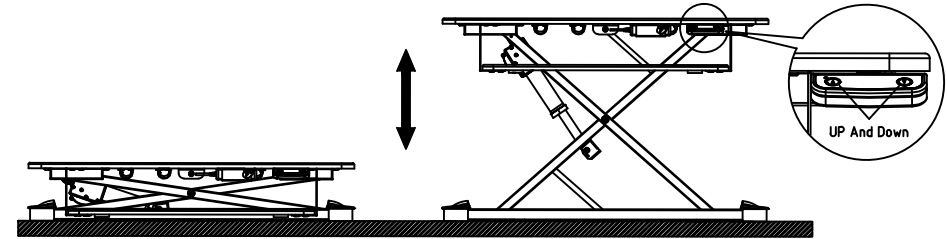

Freedom E-Desk™

FDM-E-DESK

Caution: Do not exceed maximum listed weight capacity. Serious injury or property damage may occur.

Important Information:

1. Heavy product, after opening the box, lift the product from the box with an additional person is recommended.
2. After plugging in the power, the power indicator lights up. Press "up button", the worktop raises; press "down button", the worktop goes down.
3. Make sure all cord lengths are sufficient to use with this product.