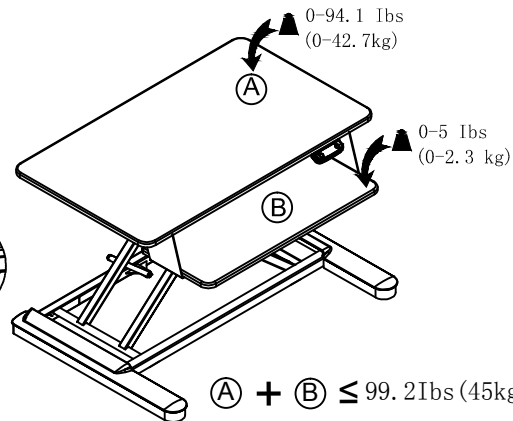

Freedom E-Desk™

FDM-E-DESK

Caution: Do not exceed maximum listed weight capacity. Serious injury or property damage may occur.

Important Information:

1. Heavy product, after opening the box, lift the product from the box with an additional person is recommended.
2. After plugging in the power, the power indicator lights up. Press "up button", the worktop raises; press "down button", the worktop goes down.
3. Make sure all cord lengths are sufficient to use with this product.