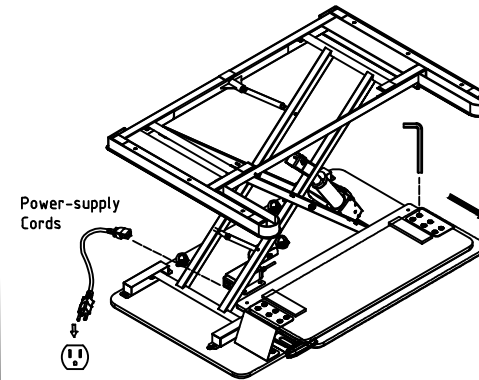

Freedom E-Desk™

FDM-E-DESK

Caution: Do not exceed maximum listed weight capacity. Serious injury or property damage may occur.

Important Information:

1. Heavy product, after opening the box, lift the product from the box with an additional person is recommended.
2. After plugging in the power, the power indicator lights up. Press "up button", the worktop raises; press "down button", the worktop goes down.
3. Make sure all cord lengths are sufficient to use with this product.