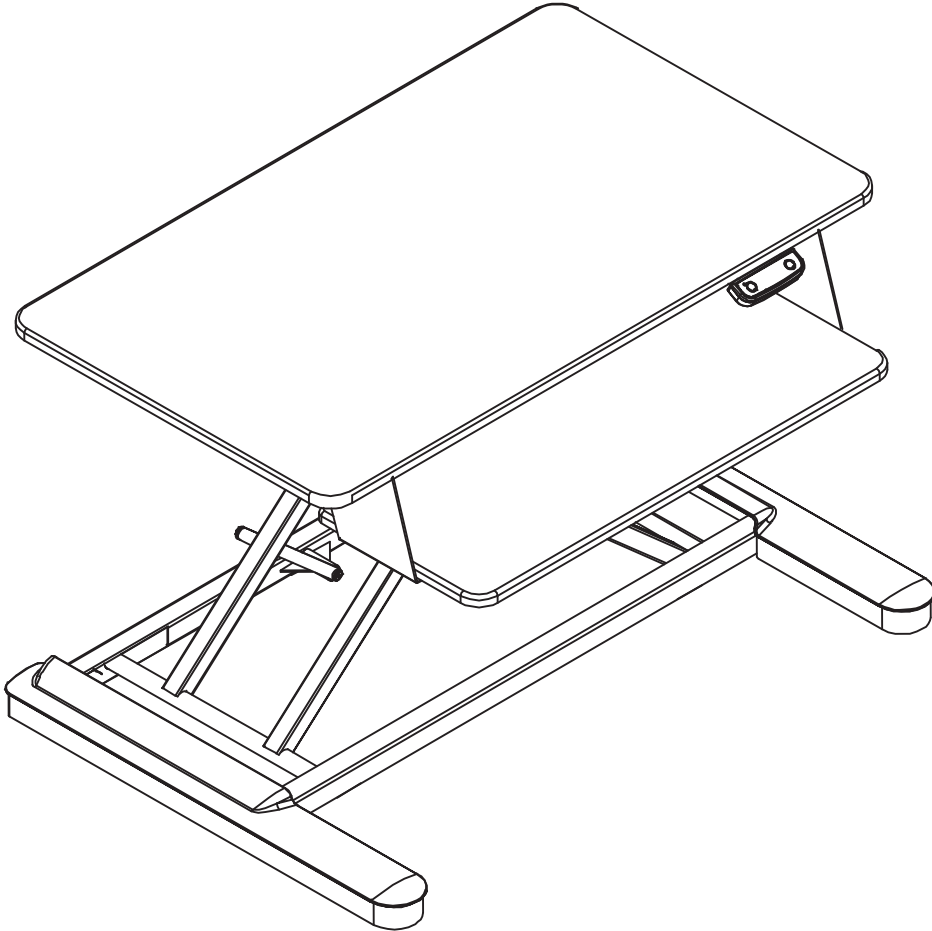

Freedom E-Desk™

FDM-E-DESK

Caution: Do not exceed maximum listed weight capacity. Serious injury or property damage may occur.

Important Information:

1. Heavy product, after opening the box, lift the product from the box with an additional person is recommended.
2. After plugging in the power, the power indicator lights up. Press "up button", the worktop raises; press "down button", the worktop goes down.
3. Make sure all cord lengths are sufficient to use with this product.