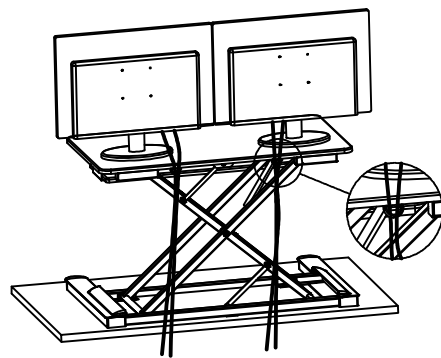

Freedom E-Desk™

FDM-E-DESK

Caution: Do not exceed maximum listed weight capacity. Serious injury or property damage may occur.

Important Information:

1. Heavy product, after opening the box, lift the product from the box with an additional person is recommended.
2. After plugging in the power, the power indicator lights up. Press "up button", the worktop raises; press "down button", the worktop goes down.
3. Make sure all cord lengths are sufficient to use with this product.