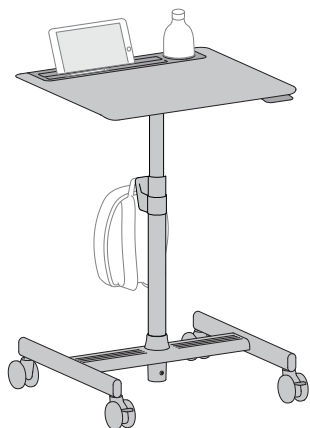

LearnFit™ SE Sit-Stand Desk