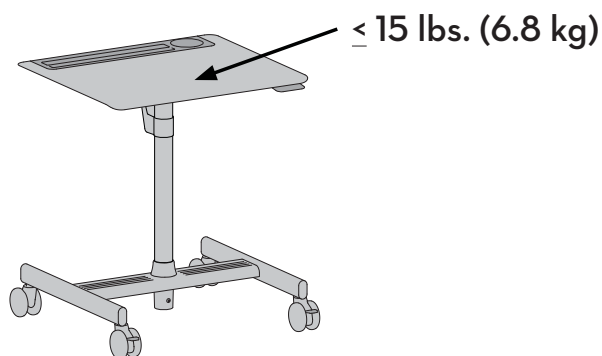

LearnFit™ SE Sit-Stand Desk

DIMENSIONS

© 2017 Ergotron, Inc. rev. 10/10/2017 DIM-LearnFit3 Content is subject to change without notification

Americas Sales and Corporate Headquarters	EMEA Sales	APAC Sales	Worldwide OEM Sales
St. Paul, MN USA (800) 888-8458 +1-651-681-7600 www.ergotron.com sales@ergotron.com	Amersfoort, The Netherlands +31 33 45 45 600 www.ergotron.com info.eu@ergotron.com	Tokyo, Japan www.ergotron.com apaccustomerservice@ergotron.com	www.ergotron.com info.oem@ergotron.com

LearnFit™ SE Sit-Stand Desk

RANGE OF MOTION

WEIGHT CAPACITY

Americas Sales and Corporate Headquarters

St. Paul, MN USA
(800) 888-8458
+1-651-681-7600
www.ergotron.com
sales@ergotron.com

EMEA Sales

Amersfoort, The Netherlands
+31 33 45 45 600
www.ergotron.com
info.eu@ergotron.com