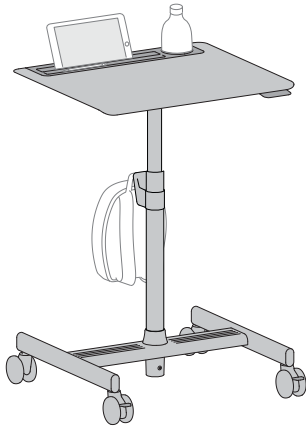

LearnFit™ SE Sit-Stand Desk

DIMENSIONS

© 2017 Ergotron, Inc. rev. 10/10/2017 DIM-LearnFit3 Content is subject to change without notification

Americas Sales and Corporate Headquarters	EMEA Sales	APAC Sales	Worldwide OEM Sales
St. Paul, MN USA (800) 888-8458 +1-651-681-7600 www.ergotron.com sales@ergotron.com	Amersfoort, The Netherlands +31 33 45 45 600 www.ergotron.com info.eu@ergotron.com	Tokyo, Japan www.ergotron.com apaccustomerservice@ergotron.com	www.ergotron.com info.oem@ergotron.com