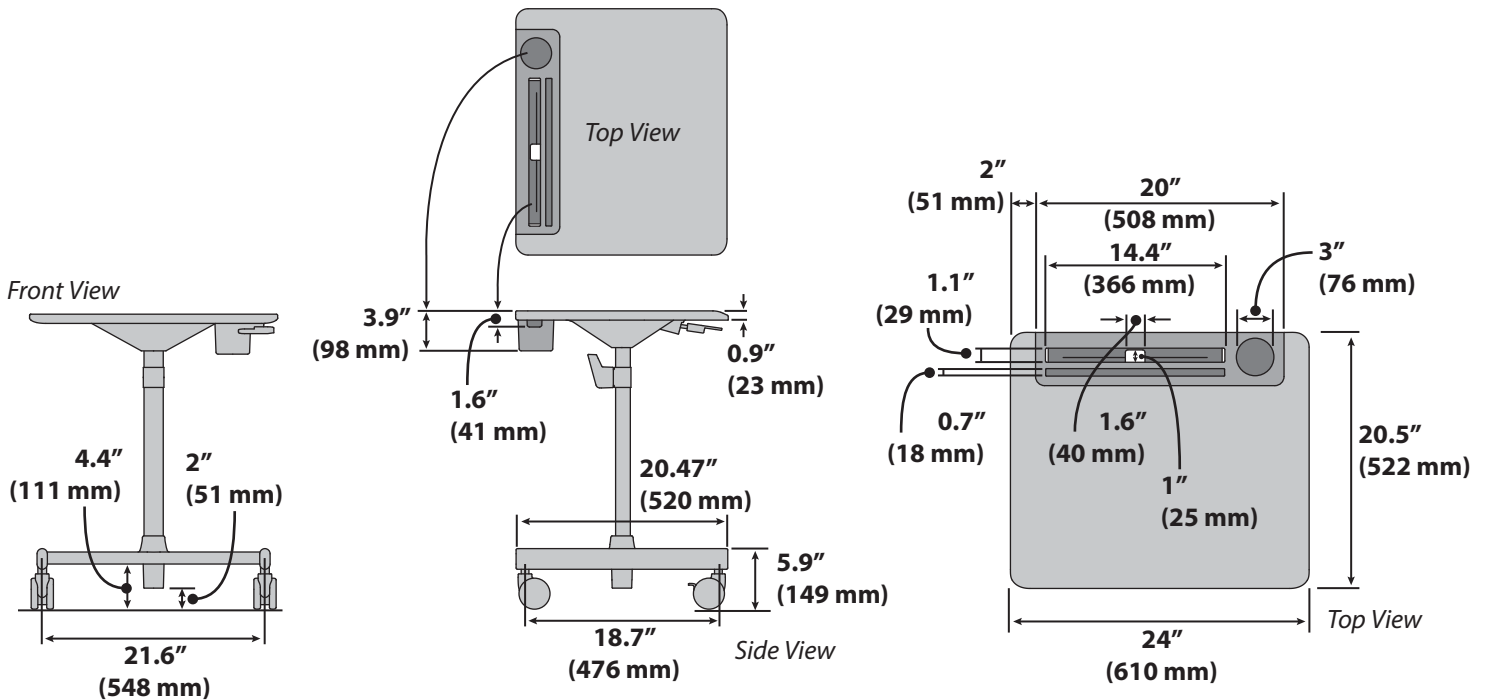

LearnFit™ SE Sit-Stand Desk

DIMENSIONS

© 2017 Ergotron, Inc. rev. 10/10/2017 DIM-LearnFit3 Content is subject to change without notification

Americas Sales and Corporate Headquarters	EMEA Sales	APAC Sales	Worldwide OEM Sales
St. Paul, MN USA (800) 888-8458 +1-651-681-7600 www.ergotron.com sales@ergotron.com	Amersfoort, The Netherlands +31 33 45 45 600 www.ergotron.com info.eu@ergotron.com	Tokyo, Japan www.ergotron.com apaccustomerservice@ergotron.com	www.ergotron.com info.oem@ergotron.com

LearnFit™ SE Sit-Stand Desk

RANGE OF MOTION

WEIGHT CAPACITY

Americas Sales and Corporate Headquarters

St. Paul, MN USA
(800) 888-8458
+1-651-681-7600
www.ergotron.com
sales@ergotron.com

EMEA Sales

Amersfoort, The Netherlands
+31 33 45 45 600
www.ergotron.com
info.eu@ergotron.com