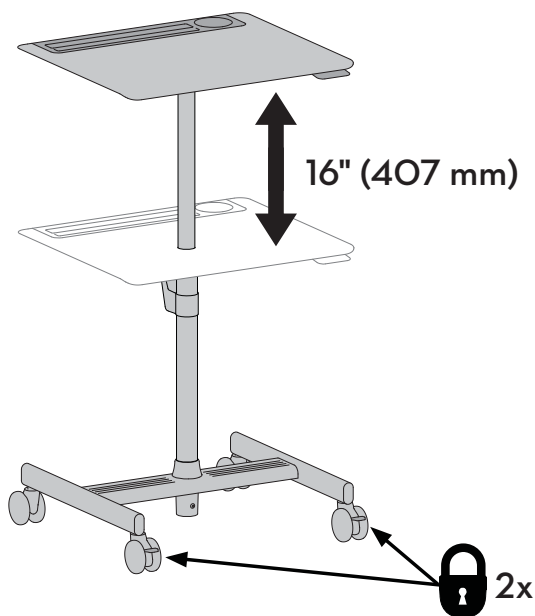

RANGE OF MOTION