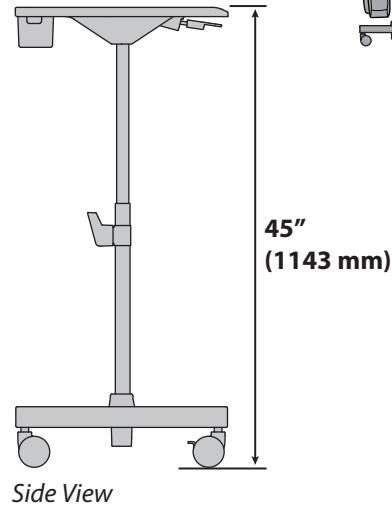

LearnFit™ SE Sit-Stand Desk

DIMENSIONS

© 2017 Ergotron, Inc. rev. 10/10/2017 DIM-LearnFit3 Content is subject to change without notification

Americas Sales and Corporate Headquarters	EMEA Sales	APAC Sales	Worldwide OEM Sales
St. Paul, MN USA (800) 888-8458 +1-651-681-7600 www.ergotron.com sales@ergotron.com	Amersfoort, The Netherlands +31 33 45 45 600 www.ergotron.com info.eu@ergotron.com	Tokyo, Japan www.ergotron.com apaccustomerservice@ergotron.com	www.ergotron.com info.oem@ergotron.com

LearnFit™ SE Sit-Stand Desk

RANGE OF MOTION

WEIGHT CAPACITY

Americas Sales and Corporate Headquarters

St. Paul, MN USA
(800) 888-8458
+1-651-681-7600
www.ergotron.com
sales@ergotron.com

EMEA Sales

Amersfoort, The Netherlands
+31 33 45 45 600
www.ergotron.com
info.eu@ergotron.com