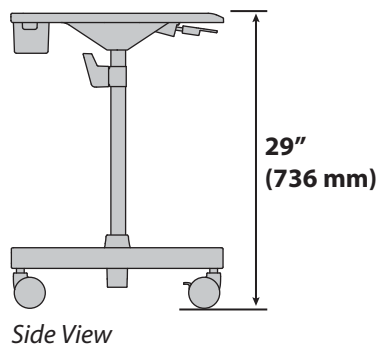

LearnFit™ SE Sit-Stand Desk

DIMENSIONS

© 2017 Ergotron, Inc. rev. 10/10/2017 DIM-LearnFit3 Content is subject to change without notification

Americas Sales and Corporate Headquarters	EMEA Sales	APAC Sales	Worldwide OEM Sales
St. Paul, MN USA (800) 888-8458 +1-651-681-7600 www.ergotron.com sales@ergotron.com	Amersfoort, The Netherlands +31 33 45 45 600 www.ergotron.com info.eu@ergotron.com	Tokyo, Japan www.ergotron.com apaccustomerservice@ergotron.com	www.ergotron.com info.oem@ergotron.com

LearnFit™ SE Sit-Stand Desk

RANGE OF MOTION

WEIGHT CAPACITY

Americas Sales and Corporate Headquarters

St. Paul, MN USA
(800) 888-8458
+1-651-681-7600
www.ergotron.com
sales@ergotron.com

EMEA Sales

Amersfoort, The Netherlands
+31 33 45 45 600
www.ergotron.com
info.eu@ergotron.com