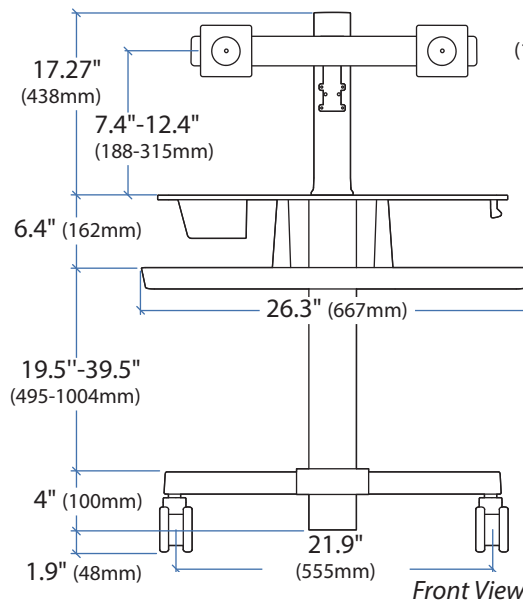

WorkFit™ - C Dual

DIMENSIONS

© 2013 Ergotron, Inc. rev. 11/07/2018 DIM-WFCdual Content is subject to change without notification

Americas Sales and Corporate Headquarters

EMEA Sales

APAC Sales

Worldwide OEM Sales

www.ergotron.com
info.oem@ergotron.com

WorkFit™ - C Dual

WEIGHT CAPACITY

RANGE OF MOTION

© 2013 Ergotron, Inc. rev. 11/07/2018 DIM-WFCdual **Content is subject to change without notification**

Americas Sales and Corporate Headquarters