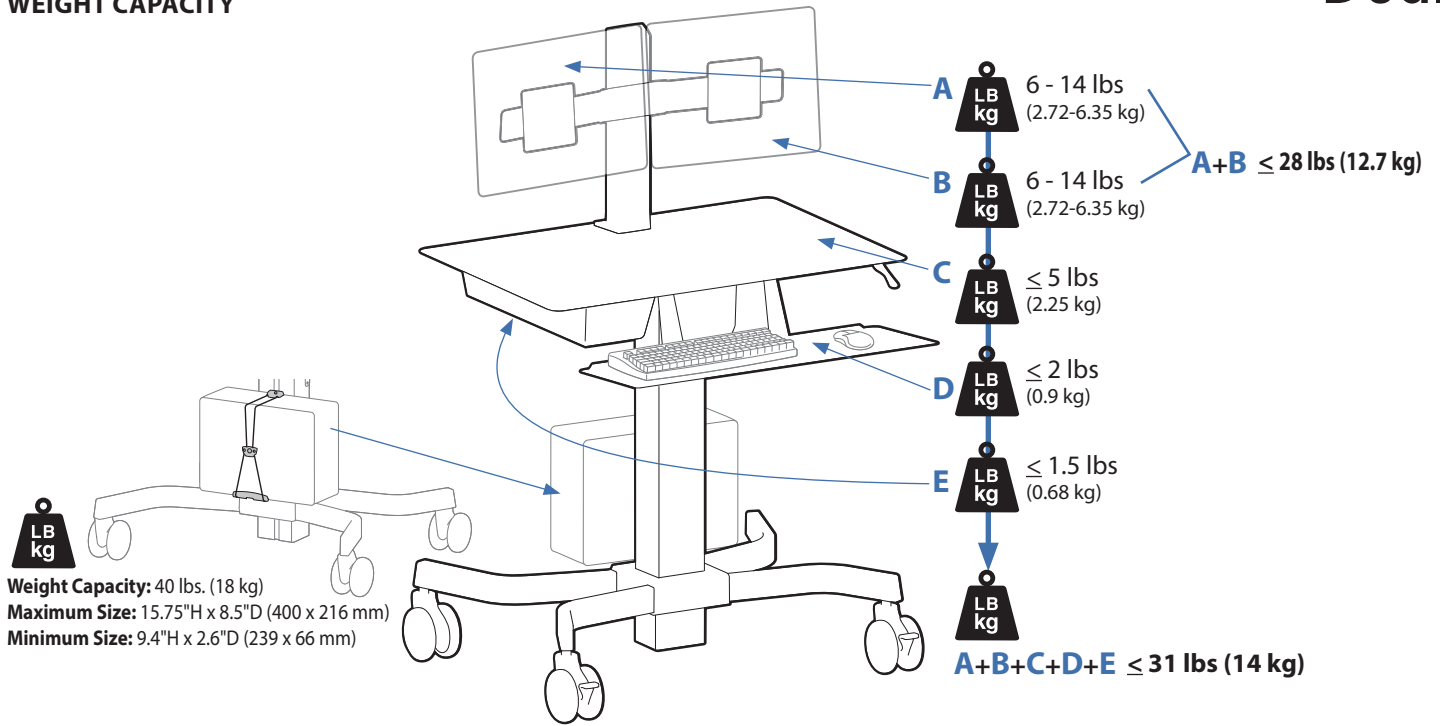

www.ergotron.com
info.oem@ergotron.com

WorkFit™ - C Dual

WEIGHT CAPACITY

RANGE OF MOTION

© 2013 Ergotron, Inc. rev. 11/07/2018 DIM-WFCdual **Content is subject to change without notification**

Americas Sales and Corporate Headquarters