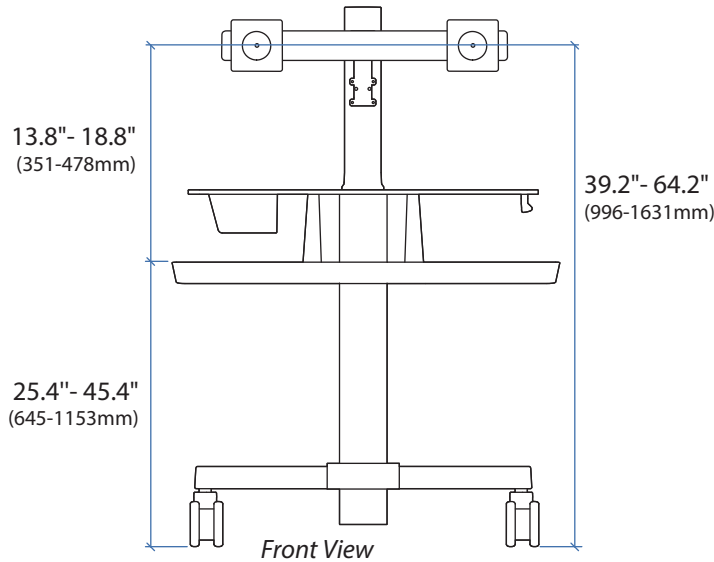

WorkFit™ - C Dual

DIMENSIONS

© 2013 Ergotron, Inc. rev. 11/07/2018 DIM-WFCdual Content is subject to change without notification

Americas Sales and Corporate Headquarters

EMEA Sales

APAC Sales

Worldwide OEM Sales

www.ergotron.com
info.oem@ergotron.com

WorkFit™ - C Dual

WEIGHT CAPACITY

RANGE OF MOTION

© 2013 Ergotron, Inc. rev. 11/07/2018 DIM-WFCdual **Content is subject to change without notification**

Americas Sales and Corporate Headquarters