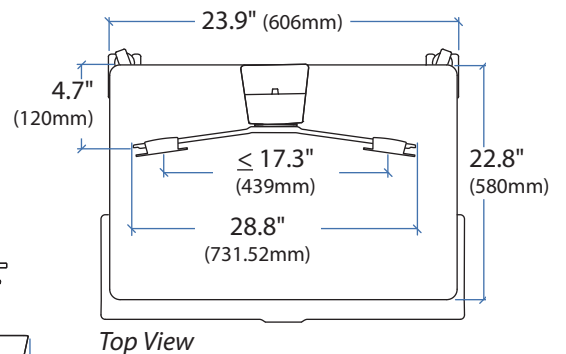

WorkFit™ - C Dual

DIMENSIONS

© 2013 Ergotron, Inc. rev. 11/07/2018 DIM-WFCdual Content is subject to change without notification

Americas Sales and Corporate Headquarters

EMEA Sales

APAC Sales

Worldwide OEM Sales

www.ergotron.com
info.oem@ergotron.com

WorkFit™ - C Dual

WEIGHT CAPACITY

RANGE OF MOTION

© 2013 Ergotron, Inc. rev. 11/07/2018 DIM-WFCdual **Content is subject to change without notification**

Americas Sales and Corporate Headquarters