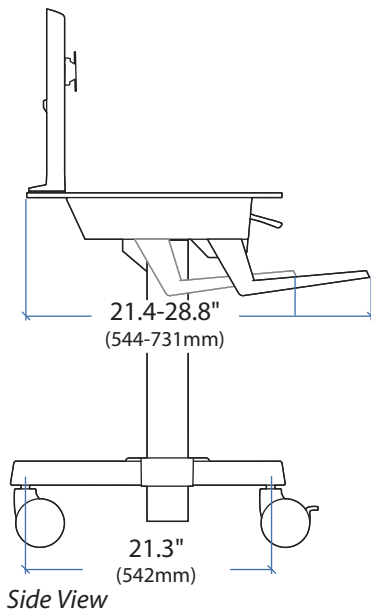

WorkFit™ - C Dual

DIMENSIONS

© 2013 Ergotron, Inc. rev. 11/07/2018 DIM-WFCdual Content is subject to change without notification

Americas Sales and Corporate Headquarters

EMEA Sales

APAC Sales

Worldwide OEM Sales

www.ergotron.com
info.oem@ergotron.com

WorkFit™ - C Dual

WEIGHT CAPACITY

RANGE OF MOTION

© 2013 Ergotron, Inc. rev. 11/07/2018 DIM-WFCdual **Content is subject to change without notification**

Americas Sales and Corporate Headquarters