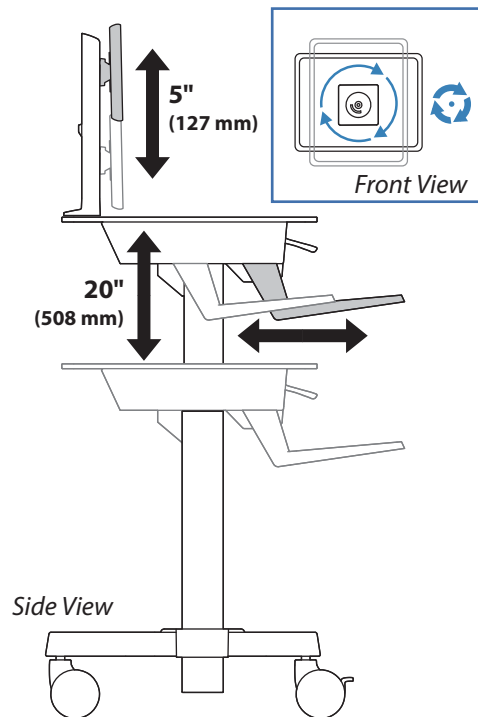

www.ergotron.com
info.oem@ergotron.com

WorkFit™ - C Dual

WEIGHT CAPACITY

RANGE OF MOTION

© 2013 Ergotron, Inc. rev. 11/07/2018 DIM-WFCdual **Content is subject to change without notification**

Americas Sales and Corporate Headquarters