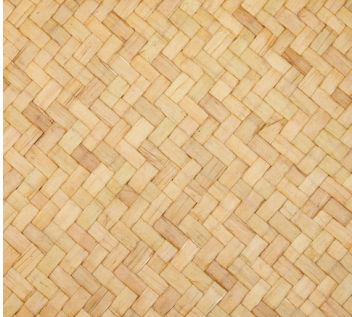

TECH PACK

BLACK SALT CO

THE DESA HALLWAY TABLE

The Desa Hallway Table stands out from any other piece, with its eye-catching curved edges that can transport you to a tropical paradise. Our expert artisans have perfected the 'Desa' weave, with its intricate details and hand-woven craftsmanship. The hallmark of the rattan collection, The Desa Hallway Table, features our signature wavy shape and unique material. Desa, which translates to 'village' in Bahasa Indonesia.

THE STYLE

SKU: TABDESHAL

KEY FEATURES	MATERIALS	NOTES
<ul style="list-style-type: none">• Solid wood frame for durability and stability.• Desa Weave on the surface	<ul style="list-style-type: none">• RATTAN• Bleach Colour	<ul style="list-style-type: none">• No assembly required.

PRODUCT DETAILS

THE DETAILS

MEASUREMENTS

Item Measurements: 140cm Length x 45cm W x 73cm Height

Boxed Measurements: 140cm Length x 55cm Width x 75cm Height - 20.8kgs

Type of Packaging: Box/Carton

TECH PACK

SWATCHES