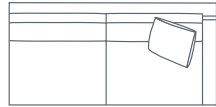

SIDE VIEW (CM)

Seat Height	Seat Depth	Back Height	Arm Height	Leg Height	Scatter Size
42	63	71	61	4	55 x 55 cm

DIMENSIONS (CM)

L 284 x D 106 x H 90
4 Seater

L 260 x D 106 x H 90
3.5 Seater

L 230 x D 106 x H 90
3 Seater

L 200 x D 106 x H 90
2.5 Seater

L 170 x D 106 x H 90
2 Seater

L 230 x D 106 x H 90
3 Seater
Single cushion

L 200 x D 106 x H 90
2.5 Seater
Single cushion

L 170 x D 106 x H 90
2 Seater
Single cushion

L 116 x D 106 x H 90
Chair Plus

L 89 x D 100 x H 90
Chair

L 105 x D 75 x H 40
Large Ottoman

L 85 x D 65 x H 40
Small Ottoman

DIMENSIONS (CM)

L 269 x D 106 x H 90
4 Seater 1 Arm (LF/RF)

L 185 x D 106 x H 90
2.5 Seater 1 Arm (LF/RF)

L 185 x D 106 x H 90
2.5 Seater 1 Arm (LF/RF)
Single cushion

L 254 x D 106 x H 90
4 Seater Bench

L 170 x D 106 x H 90
2.5 Seater Bench

L 170 x D 106 x H 90
2.5 Seater Bench
Single cushion

L 101 x D 173 x H 90
Chaise (LF/RF)

L 235 x D 106 x H 90
End Chaise (LF/RF)

L 106 x D 106 x H 90
Corner (LF/RF)