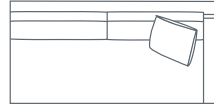

SIDE VIEW (CM)

Seat Height	Seat Depth	Back Height	Arm Height	Leg Height	Scatter Size
42	63	71	61	4	55 x 55 cm

DIMENSIONS (CM)

L 284 x D 106 x H 90
4 Seater

L 260 x D 106 x H 90
3.5 Seater

L 230 x D 106 x H 90
3 Seater

L 200 x D 106 x H 90
2.5 Seater

L 170 x D 106 x H 90
2 Seater

L 230 x D 106 x H 90
3 Seater
Single cushion

L 200 x D 106 x H 90
2.5 Seater
Single cushion

L 170 x D 106 x H 90
2 Seater
Single cushion

L 116 x D 106 x H 90
Chair Plus

L 89 x D 100 x H 90
Chair

L 105 x D 75 x H 40
Large Ottoman

L 85 x D 65 x H 40
Small Ottoman

DIMENSIONS (CM)

L 269 x D 106 x H 90
4 Seater 1 Arm (LF/RF)

L 185 x D 106 x H 90
2.5 Seater 1 Arm (LF/RF)

L 185 x D 106 x H 90
2.5 Seater 1 Arm (LF/RF)
Single cushion

L 254 x D 106 x H 90
4 Seater Bench

L 170 x D 106 x H 90
2.5 Seater Bench

L 170 x D 106 x H 90
2.5 Seater Bench
Single cushion

L 101 x D 173 x H 90
Chaise (LF/RF)

L 235 x D 106 x H 90
End Chaise (LF/RF)

L 106 x D 106 x H 90
Corner (LF/RF)