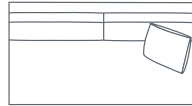

SIDE VIEW (CM)

Seat Height	Seat Depth	Back Height	Arm Height	Leg Height	Scatter Size
42	63	71	61	4	55 x 55 cm

DIMENSIONS (CM)

L 284 x D 106 x H 90
4 Seater

L 260 x D 106 x H 90
3.5 Seater

L 230 x D 106 x H 90
3 Seater

L 200 x D 106 x H 90
2.5 Seater

L 170 x D 106 x H 90
2 Seater

L 230 x D 106 x H 90
3 Seater
Single cushion

L 200 x D 106 x H 90
2.5 Seater
Single cushion

L 170 x D 106 x H 90
2 Seater
Single cushion

L 116 x D 106 x H 90
Chair Plus

L 89 x D 100 x H 90
Chair

L 105 x D 75 x H 40
Large Ottoman

L 85 x D 65 x H 40
Small Ottoman

DIMENSIONS (CM)

L 269 x D 106 x H 90
4 Seater 1 Arm (LF/RF)

L 185 x D 106 x H 90
2.5 Seater 1 Arm (LF/RF)

L 185 x D 106 x H 90
2.5 Seater 1 Arm (LF/RF)
Single cushion

L 254 x D 106 x H 90
4 Seater Bench

L 170 x D 106 x H 90
2.5 Seater Bench

L 170 x D 106 x H 90
2.5 Seater Bench
Single cushion

L 101 x D 173 x H 90
Chaise (LF/RF)

L 235 x D 106 x H 90
End Chaise (LF/RF)

L 106 x D 106 x H 90
Corner (LF/RF)