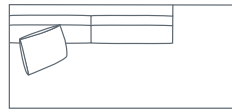

L 200 x D 106 x H 90
2.5 Seater

L 170 x D 106 x H 90
2 Seater

L 230 x D 106 x H 90
3 Seater
Single cushion

L 200 x D 106 x H 90
2.5 Seater
Single cushion

L 170 x D 106 x H 90
2 Seater
Single cushion

L 116 x D 106 x H 90
Chair Plus

L 89 x D 100 x H 90
Chair

L 105 x D 75 x H 40
Large Ottoman

L 85 x D 65 x H 40
Small Ottoman

DIMENSIONS (CM)

L 269 x D 106 x H 90
4 Seater 1 Arm (LF/RF)

L 185 x D 106 x H 90
2.5 Seater 1 Arm (LF/RF)

L 185 x D 106 x H 90
2.5 Seater 1 Arm (LF/RF)
Single cushion

L 254 x D 106 x H 90
4 Seater Bench

L 170 x D 106 x H 90
2.5 Seater Bench

L 170 x D 106 x H 90
2.5 Seater Bench
Single cushion

L 101 x D 173 x H 90
Chaise (LF/RF)

L 235 x D 106 x H 90
End Chaise (LF/RF)

L 106 x D 106 x H 90
Corner (LF/RF)

MODULAR EXAMPLES

COMBINATION 1
4 Seater 1 Arm (LF)
Chaise (RF)

COMBINATION 2
2.5 Seater Bench
Corner
End Chaise (RF)