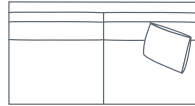

SIDE VIEW (CM)

Seat Height	Seat Depth	Back Height	Arm Height	Leg Height	Scatter Size
42	63	71	61	4	55 x 55 cm

DIMENSIONS (CM)

L 284 x D 106 x H 90
4 Seater

L 260 x D 106 x H 90
3.5 Seater

L 230 x D 106 x H 90
3 Seater

L 200 x D 106 x H 90
2.5 Seater

L 170 x D 106 x H 90
2 Seater

L 230 x D 106 x H 90
3 Seater
Single cushion

L 200 x D 106 x H 90
2.5 Seater
Single cushion

L 170 x D 106 x H 90
2 Seater
Single cushion

L 116 x D 106 x H 90
Chair Plus

L 89 x D 100 x H 90
Chair

L 105 x D 75 x H 40
Large Ottoman

L 85 x D 65 x H 40
Small Ottoman

DIMENSIONS (CM)

L 269 x D 106 x H 90
4 Seater 1 Arm (LF/RF)

L 185 x D 106 x H 90
2.5 Seater 1 Arm (LF/RF)

L 185 x D 106 x H 90
2.5 Seater 1 Arm (LF/RF)
Single cushion

L 254 x D 106 x H 90
4 Seater Bench

L 170 x D 106 x H 90
2.5 Seater Bench

L 170 x D 106 x H 90
2.5 Seater Bench
Single cushion

L 101 x D 173 x H 90
Chaise (LF/RF)

L 235 x D 106 x H 90
End Chaise (LF/RF)

L 106 x D 106 x H 90
Corner (LF/RF)