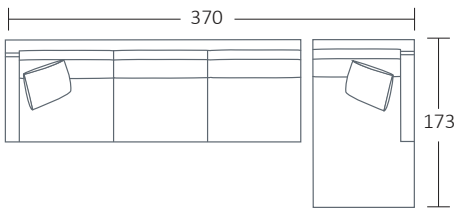

SIDE VIEW (CM)

Seat Height	Seat Depth	Back Height	Arm Height	Leg Height	Scatter Size
42	63	71	61	4	55 x 55 cm

DIMENSIONS (CM)

L 284 x D 106 x H 90
4 Seater

L 260 x D 106 x H 90
3.5 Seater

L 230 x D 106 x H 90
3 Seater

L 89 x D 100 x H 90
Chair

L 105 x D 75 x H 40
Large Ottoman

L 85 x D 65 x H 40
Small Ottoman

DIMENSIONS (CM)

L 269 x D 106 x H 90
4 Seater 1 Arm (LF/RF)

L 185 x D 106 x H 90
2.5 Seater 1 Arm (LF/RF)

L 185 x D 106 x H 90
2.5 Seater 1 Arm (LF/RF)
Single cushion

L 254 x D 106 x H 90
4 Seater Bench

L 170 x D 106 x H 90
2.5 Seater Bench

L 170 x D 106 x H 90
2.5 Seater Bench
Single cushion

L 101 x D 173 x H 90
Chaise (LF/RF)

L 235 x D 106 x H 90
End Chaise (LF/RF)

L 106 x D 106 x H 90
Corner (LF/RF)

MODULAR EXAMPLES

COMBINATION 1
4 Seater 1 Arm (LF)
Chaise (RF)

COMBINATION 2
2.5 Seater Bench
Corner
End Chaise (RF)