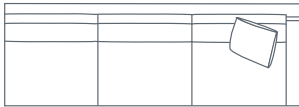

SIDE VIEW (CM)

Seat Height	Seat Depth	Back Height	Arm Height	Leg Height	Scatter Size
42	63	71	61	4	55 x 55 cm

DIMENSIONS (CM)

L 284 x D 106 x H 90
4 Seater

L 260 x D 106 x H 90
3.5 Seater

L 230 x D 106 x H 90
3 Seater

L 200 x D 106 x H 90
2.5 Seater

L 170 x D 106 x H 90
2 Seater

L 230 x D 106 x H 90
3 Seater
Single cushion

L 200 x D 106 x H 90
2.5 Seater
Single cushion

L 170 x D 106 x H 90
2 Seater
Single cushion

L 116 x D 106 x H 90
Chair Plus

L 89 x D 100 x H 90
Chair

L 105 x D 75 x H 40
Large Ottoman

L 85 x D 65 x H 40
Small Ottoman

DIMENSIONS (CM)

L 269 x D 106 x H 90
4 Seater 1 Arm (LF/RF)

L 185 x D 106 x H 90
2.5 Seater 1 Arm (LF/RF)

L 185 x D 106 x H 90
2.5 Seater 1 Arm (LF/RF)
Single cushion

L 254 x D 106 x H 90
4 Seater Bench

L 170 x D 106 x H 90
2.5 Seater Bench

L 170 x D 106 x H 90
2.5 Seater Bench
Single cushion

L 101 x D 173 x H 90
Chaise (LF/RF)

L 235 x D 106 x H 90
End Chaise (LF/RF)

L 106 x D 106 x H 90
Corner (LF/RF)