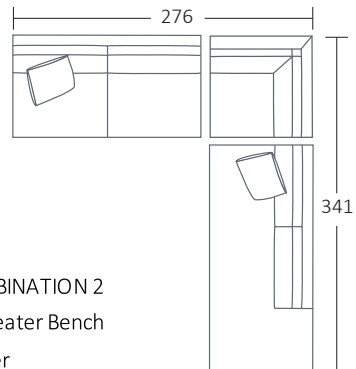

SIDE VIEW (CM)

Seat Height	Seat Depth	Back Height	Arm Height	Leg Height	Scatter Size
42	63	71	61	4	55 x 55 cm

DIMENSIONS (CM)

L 284 x D 106 x H 90
4 Seater

L 260 x D 106 x H 90
3.5 Seater

L 230 x D 106 x H 90
3 Seater

L 89 x D 100 x H 90
Chair

L 105 x D 75 x H 40
Large Ottoman

L 85 x D 65 x H 40
Small Ottoman

DIMENSIONS (CM)

L 269 x D 106 x H 90
4 Seater 1 Arm (LF/RF)

L 185 x D 106 x H 90
2.5 Seater 1 Arm (LF/RF)

L 185 x D 106 x H 90
2.5 Seater 1 Arm (LF/RF)
Single cushion

L 254 x D 106 x H 90
4 Seater Bench

L 170 x D 106 x H 90
2.5 Seater Bench

L 170 x D 106 x H 90
2.5 Seater Bench
Single cushion

L 101 x D 173 x H 90
Chaise (LF/RF)

L 235 x D 106 x H 90
End Chaise (LF/RF)

L 106 x D 106 x H 90
Corner (LF/RF)

MODULAR EXAMPLES

COMBINATION 1
4 Seater 1 Arm (LF)
Chaise (RF)

COMBINATION 2
2.5 Seater Bench
Corner
End Chaise (RF)