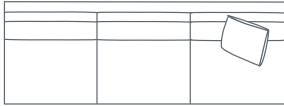

SIDE VIEW (CM)

Seat Height	Seat Depth	Back Height	Arm Height	Leg Height	Scatter Size
42	63	71	61	4	55 x 55 cm

DIMENSIONS (CM)

L 284 x D 106 x H 90
4 Seater

L 260 x D 106 x H 90
3.5 Seater

L 230 x D 106 x H 90
3 Seater

L 200 x D 106 x H 90
2.5 Seater

L 170 x D 106 x H 90
2 Seater

L 230 x D 106 x H 90
3 Seater
Single cushion

L 200 x D 106 x H 90
2.5 Seater
Single cushion

L 170 x D 106 x H 90
2 Seater
Single cushion

L 116 x D 106 x H 90
Chair Plus

L 89 x D 100 x H 90
Chair

L 105 x D 75 x H 40
Large Ottoman

L 85 x D 65 x H 40
Small Ottoman

DIMENSIONS (CM)

L 269 x D 106 x H 90
4 Seater 1 Arm (LF/RF)

L 185 x D 106 x H 90
2.5 Seater 1 Arm (LF/RF)

L 185 x D 106 x H 90
2.5 Seater 1 Arm (LF/RF)
Single cushion

L 254 x D 106 x H 90
4 Seater Bench

L 170 x D 106 x H 90
2.5 Seater Bench

L 170 x D 106 x H 90
2.5 Seater Bench
Single cushion

L 101 x D 173 x H 90
Chaise (LF/RF)

L 235 x D 106 x H 90
End Chaise (LF/RF)

L 106 x D 106 x H 90
Corner (LF/RF)