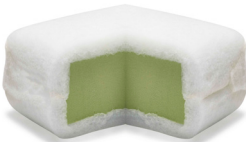

FEATHER

5 Year Warranty

Molmic Feather Blend

Luxurious duck feather and pearled fibre in-fill

Pocketed japara cover maintains sumptuous relaxed comfort

Routine maintenance

Molmic Feather Top

Features quality Molmic Comfort Support foam core

Luxurious duck feather and pearled fibre top-layer in-fill

Pocketed japara cover maintains sumptuous relaxed comfort

Moderate maintenance

Molmic Feather Comfort Wrap

Features quality Molmic Comfort Support foam core

Luxurious duck feather and pearled fibre in-fill

Pocketed japara cover maintains sumptuous relaxed comfort

Moderate maintenance

FOAM

10 Year Warranty

Molmic Comfort Support

Features Enduro™ support foam or equivalent green star rated, high resilience foam core

Fibre blanket wrap

Quality comfort and premium recovery

Low maintenance

Molmic Soft Top

Features quality Molmic Comfort Support foam core

A memory foam top layer with fibre blanket wrap offers premium comfort and quality recovery