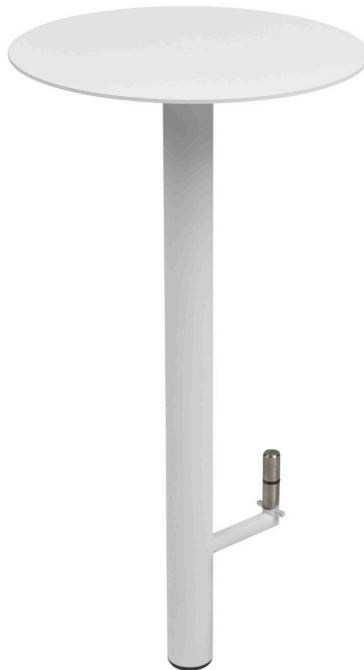

Palo Side Table

by Hem Design Studio

Palo Side Table is the perfect extension to your Palo Sofa, Lounger, Single-Seater or Ottoman. A resting spot for coffee cup, laptop or notebook, it's a great addition to any environment. Attach it to your Palo by replacing an existing leg or insert it in an available slot in the sofa base. Available for all Palo variant colors in Black, Chalk, Grey and Blue.

hem

Technical Specifications

Height: 21.6 in
Diameter: 11 in

Materials and Colors

All components
Powder coated steel

Chalk
RAL 9010
(Pure White)

Black
RAL 9005
(Jet black)

Grey
RAL 7035
(Light Grey)

Blue
RAL 5011
(Steel Blue)