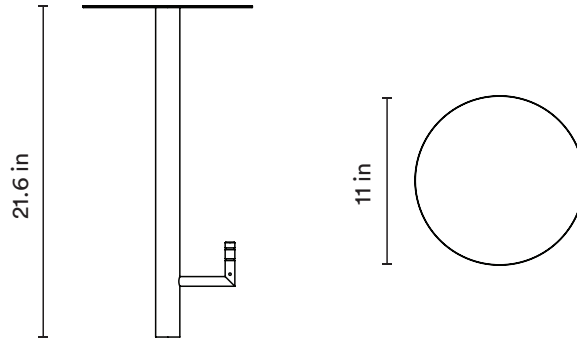

Palo Side Table

by Hem Design Studio

Palo Side Table is the perfect extension to your Palo Sofa, Lounger, Single-Seater or Ottoman. A resting spot for coffee cup, laptop or notebook, it's a great addition to any environment. Attach it to your Palo by replacing an existing leg or insert it in an available slot in the sofa base. Available for all Palo variant colors in Black, Chalk, Grey and Blue.

hem

Technical Specifications

Height: 21.6 in
Diameter: 11 in

Materials and Colors

All components
Powder coated steel

Chalk
RAL 9010
(Pure White)

Black
RAL 9005
(Jet black)

Grey
RAL 7035
(Light Grey)