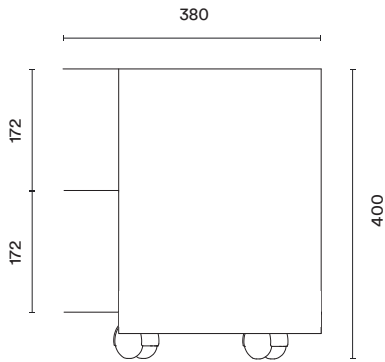

# Hide Side Table & Hide Pedestal

by Karoline Fesser

With its sleek look and spherical shape, the Hide Family reflects designer Karoline Fesser's signature form and thoughtful design approach. Made from powder-coated steel, the Hide Side Table's geometric body provides smart storage solution — simply rotate it to display or hide your favorite items. Four hidden wheels and the concealed spherical hole makes the piece easy to move and allows for neat cable management.

## Technical Specifications

Hide Side Table  
D: 375 x H: 400 mm

Hide Pedestal  
D: 375 x H: 700 mm