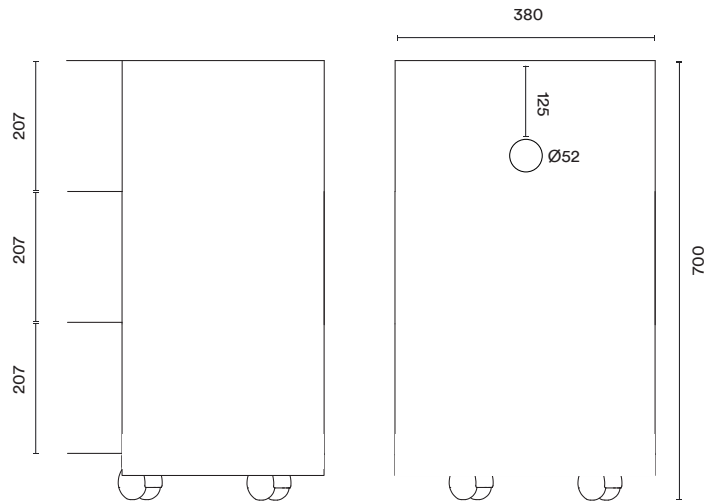

# Hide Side Table & Hide Pedestal

by Karoline Fesser

With its sleek look and spherical shape, the Hide Family reflects designer Karoline Fesser's signature form and thoughtful design approach. Made from powder-coated steel, the Hide Side Table's geometric body provides smart storage solution — simply rotate it to display or hide your favorite items. Four hidden wheels and the concealed spherical hole makes the piece easy to move and allows for neat cable management.

## Technical Specifications

Hide Side Table  
D: 375 x H: 400 mm

Hide Pedestal  
D: 375 x H: 700 mm