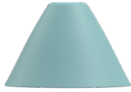

Alphabeta Floor Lamp

by Luca Nichetto

Alphabeta Lamp brightens up any space. Made of powder coated steel in Italy, chameleon-like Alphabeta can go from colorful pink flamingo in flamboyant shapes to minimalist strict lines in all-black, or softly rounded volumes in serene white. With 8 different shapes in 4 colours each, the options are unlimited:

Alphabeta offers a staggering number of 1024 combinations.

hem

Technical Specifications

There are 8 shades available, each coming in 4 different colors. The shades can be mixed and matched freely.

Cone Small