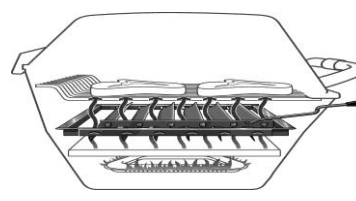

Open

Smoker Shutter (DPA100)