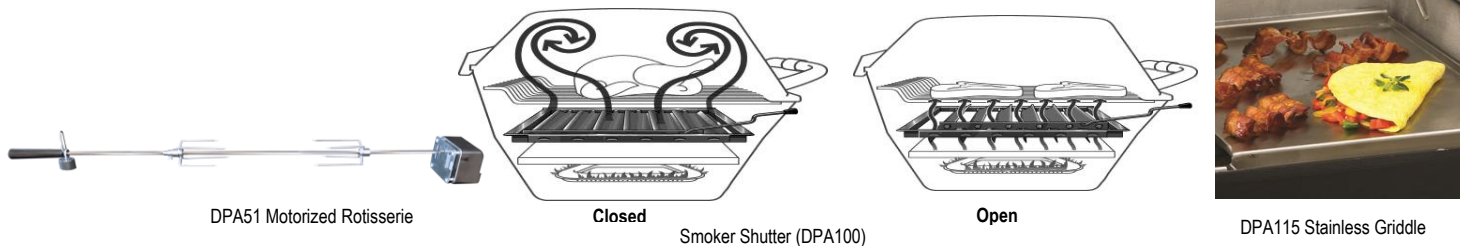

4: Accessorize Your Grill

Rotisserie, Griddles, Grids, Flavor Enhancers, & Covers

Model	Description	Wt	Retail Price
DPA51	Heavy Duty Standard Rotisserie for P3, H3, P4	7	$ 165.00
DPA115	Stainless Steel Griddle for Size 3 Grills only	8	$ 229.00
DPA118	Single Stainless Diamond Veggie/Seafood Cooking Grid for Size 3 Grill	3	$ 62.00
DPA107	Grid Lifter Kit	3	$ 22.00
DPA100	Stainless Steel Smoker Shutter	11	$ 179.00
DPA163	Stainless Steel Flame Tamers for P3X Grill	5.25	$ 199.00
DPA116	Flare Buster Flat Ceramic Pads for P3, D3, T3, H3, Req B101061 Rack if replacing a flavor screen	4.5	$ 70.00
DPA109	Full Length Cover for Broilmaster grill w/1 Side Shelf, Black	2	$ 66.00
DPA110	Full Length Cover for Broilmaster grill w/2 Side Shelves, Black	5	$ 70.00
DPA8	Full Length Cover for Broilmaster grill without Side Shelves, Black	4	$ 60.00

Smoker Shutter, Griddle, and Flare Busters are included on P3SX and P3SXN (Super Premium Grills)