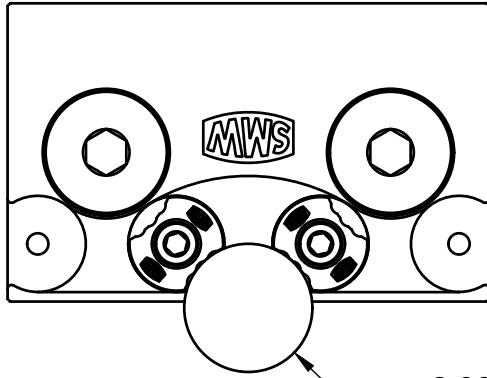

Gen3 Modular Vise

Turret Grip Top Jaw - Round Stock Size Compatibility

~Ø2.000 [Ø50.80mm]
~Ø1.000 [Ø25.40mm]

~Ø2.250 [Ø57.15mm] & UP

~Ø4.000 [Ø101.60mm] & UP