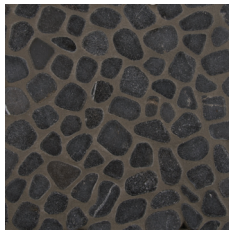

MSI

Making Dream Surfaces Attainable

Rio Lago Pebbles

Colored pebbles lend fine decorative touch to various installs.

Serenity Stone

Alaska Gray

Black And White

Black Marble

Coastal Sand

Dorado

Mix Marble

Mix River

Metropolitan

Puebla Greige

Serenity Stone

Sliced Ash

Sliced Coal

Sliced Earth

Sliced Truffle

Travertine Blend

White Marble

White Oak

Products at a Glance

NAMES	PRODUCT ID'S
Alaska Gray Pebbles Polished 10mm	SMOT-PEB-ALGRY
Black And White Pebble Tumbled Pattern	THDW1-SH-PEB
Black Marble Pebble Tumbled Pattern 10mm	SMOT-PEB-BLK
Coastal Sand Pebbles	SMOT-COASAN-PEB
Dorado Pebble Tumbled 10mm	SMOT-PEB-DORADO
Mix Marble Pebble Tumbled 10mm	SMOT-PEB-MIXMAR
Mix River Pebbles Pattern 10mm	SMOT-PEB-MIXRVR
Metropolitan Pebbles Meshed 12X12	SMOT-PEB-MTRPLTN
Puebla Greige Pebbles Meshed 12X12	SMOT-PEB-PUEGREI
Serenity Stone Pebbles Polished	SMOT-SERENITY-PEB10MM
Sliced Pebble Ash Tumbled	SMOT-PEB-ASH
Sliced Pebble Coal Tumbled	SMOT-PEB-COAL
Sliced Pebble Earth Tumbled	SMOT-PEB-EARTH
Sliced Pebble Truffle Tumbled	SMOT-PEB-TRUFFLE
Travertine Blend Pebbles Tumbled Pattern 10mm	SMOT-PEB-TRAVBLND
White Marble Pebbles Tumbled Pattern 10mm	SMOT-PEB-WHT
White Oak Pebbles Tumbled Pattern 10mm	SMOT-PEB-WHTOAK