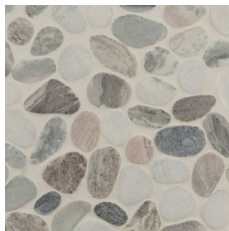

MSI

Making Dream Surfaces Attainable

Rio Lago Pebbles

Colored pebbles lend fine decorative touch to various installs.

Serenity Stone

Alaska Gray

Black And White

Black Marble

Coastal Sand

Dorado

Mix Marble

Mix River

Metropolitan

Puebla Greige

Serenity Stone

Sliced Ash

Sliced Coal

Sliced Earth

Sliced Truffle

Travertine Blend

White Marble

White Oak

Products at a Glance

NAMES	PRODUCT ID'S
Alaska Gray Pebbles Polished 10mm	SMOT-PEB-ALGRY
Black And White Pebble Tumbled Pattern	THDW1-SH-PEB
Black Marble Pebble Tumbled Pattern 10mm	SMOT-PEB-BLK
Coastal Sand Pebbles	SMOT-COASAN-PEB
Dorado Pebble Tumbled 10mm	SMOT-PEB-DORADO
Mix Marble Pebble Tumbled 10mm	SMOT-PEB-MIXMAR
Mix River Pebbles Pattern 10mm	SMOT-PEB-MIXRVR
Metropolitan Pebbles Meshed 12X12	SMOT-PEB-MTRPLTN
Puebla Greige Pebbles Meshed 12X12	SMOT-PEB-PUEGREI
Serenity Stone Pebbles Polished	SMOT-SERENITY-PEB10MM
Sliced Pebble Ash Tumbled	SMOT-PEB-ASH
Sliced Pebble Coal Tumbled	SMOT-PEB-COAL
Sliced Pebble Earth Tumbled	SMOT-PEB-EARTH
Sliced Pebble Truffle Tumbled	SMOT-PEB-TRUFFLE
Travertine Blend Pebbles Tumbled Pattern 10mm	SMOT-PEB-TRAVBLND
White Marble Pebbles Tumbled Pattern 10mm	SMOT-PEB-WHT
White Oak Pebbles Tumbled Pattern 10mm	SMOT-PEB-WHTOAK