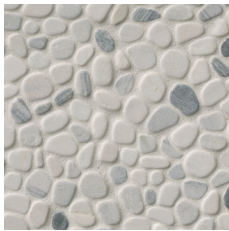

MSI

Making Dream Surfaces Attainable

Rio Lago Pebbles

Colored pebbles lend fine decorative touch to various installs.

Serenity Stone

Alaska Gray

Black And White

Black Marble

Coastal Sand

Dorado

Mix Marble

Mix River

Metropolitan

Puebla Greige

Serenity Stone

Sliced Ash

Sliced Coal

Sliced Earth

Sliced Truffle

Travertine Blend

White Marble

White Oak

Products at a Glance

NAMES	PRODUCT ID'S
Alaska Gray Pebbles Polished 10mm	SMOT-PEB-ALGRY
Black And White Pebble Tumbled Pattern	THDW1-SH-PEB
Black Marble Pebble Tumbled Pattern 10mm	SMOT-PEB-BLK
Coastal Sand Pebbles	SMOT-COASAN-PEB
Dorado Pebble Tumbled 10mm	SMOT-PEB-DORADO
Mix Marble Pebble Tumbled 10mm	SMOT-PEB-MIXMAR
Mix River Pebbles Pattern 10mm	SMOT-PEB-MIXRVR
Metropolitan Pebbles Meshed 12X12	SMOT-PEB-MTRPLTN
Puebla Greige Pebbles Meshed 12X12	SMOT-PEB-PUEGREI
Serenity Stone Pebbles Polished	SMOT-SERENITY-PEB10MM
Sliced Pebble Ash Tumbled	SMOT-PEB-ASH
Sliced Pebble Coal Tumbled	SMOT-PEB-COAL
Sliced Pebble Earth Tumbled	SMOT-PEB-EARTH
Sliced Pebble Truffle Tumbled	SMOT-PEB-TRUFFLE
Travertine Blend Pebbles Tumbled Pattern 10mm	SMOT-PEB-TRAVBLND
White Marble Pebbles Tumbled Pattern 10mm	SMOT-PEB-WHT
White Oak Pebbles Tumbled Pattern 10mm	SMOT-PEB-WHTOAK