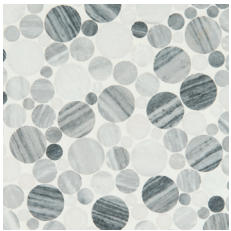

MSI

Making Dream Surfaces Attainable

Rio Lago Pebbles

Colored pebbles lend fine decorative touch to various installs.

Serenity Stone

Alaska Gray

Black And White

Black Marble

Coastal Sand

Dorado

Mix Marble

Mix River

Metropolitan

Puebla Greige

Serenity Stone

Sliced Ash

Sliced Coal

Sliced Earth

Sliced Truffle

Travertine Blend

White Marble

White Oak

Products at a Glance

NAMES	PRODUCT ID'S
Alaska Gray Pebbles Polished 10mm	SMOT-PEB-ALGRY
Black And White Pebble Tumbled Pattern	THDW1-SH-PEB
Black Marble Pebble Tumbled Pattern 10mm	SMOT-PEB-BLK
Coastal Sand Pebbles	SMOT-COASAN-PEB
Dorado Pebble Tumbled 10mm	SMOT-PEB-DORADO
Mix Marble Pebble Tumbled 10mm	SMOT-PEB-MIXMAR
Mix River Pebbles Pattern 10mm	SMOT-PEB-MIXRVR
Metropolitan Pebbles Meshed 12X12	SMOT-PEB-MTRPLTN
Puebla Greige Pebbles Meshed 12X12	SMOT-PEB-PUEGREI
Serenity Stone Pebbles Polished	SMOT-SERENITY-PEB10MM
Sliced Pebble Ash Tumbled	SMOT-PEB-ASH
Sliced Pebble Coal Tumbled	SMOT-PEB-COAL
Sliced Pebble Earth Tumbled	SMOT-PEB-EARTH
Sliced Pebble Truffle Tumbled	SMOT-PEB-TRUFFLE
Travertine Blend Pebbles Tumbled Pattern 10mm	SMOT-PEB-TRAVBLND
White Marble Pebbles Tumbled Pattern 10mm	SMOT-PEB-WHT
White Oak Pebbles Tumbled Pattern 10mm	SMOT-PEB-WHTOAK