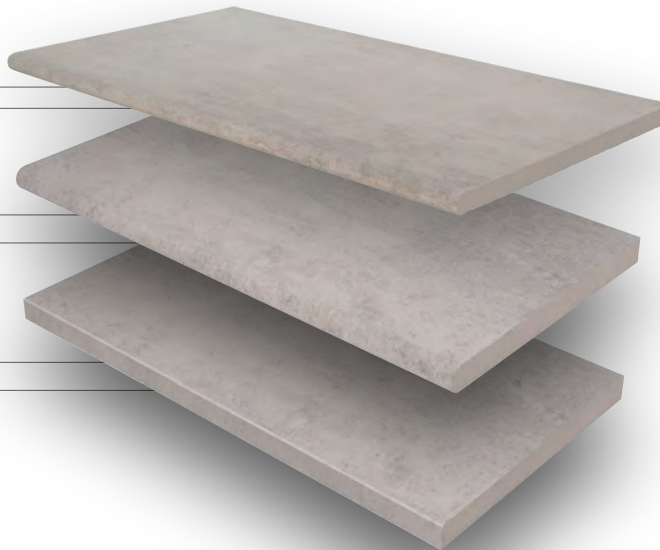

## PAVER SIZES AVAILABLE (ALL 2CM THICK)

24" x 24"

Pattern

- (1) 24" x 24"
- (1) 12" x 24"
- (2) 12" x 12"

16" x 32"

16" x 47"

18" x 36"

12" x 48"

## COPINGS

13" X 24" 2cm  
BULLNOSE COPING

13" X 24" 3cm  
BULLNOSE COPING

13" X 24" 3cm  
EASED EDGE COPING

**Low maintenance** – Easy to clean with a water hose or pressure washer.

**Strong** – Superior strength and impact resistance.