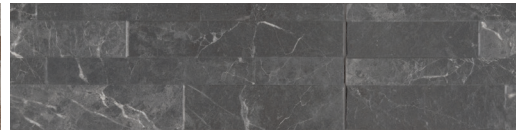

Colors

Ardesia Black 6"x24"

Keyword Multicolor 6"x24"

Midnight Mount 6"x24"

Rocky Gold 6"x24"

Palisade Grey 6"x24"

Rain Forest Taupe 6"x24"

Canyon Cream 6"x24"