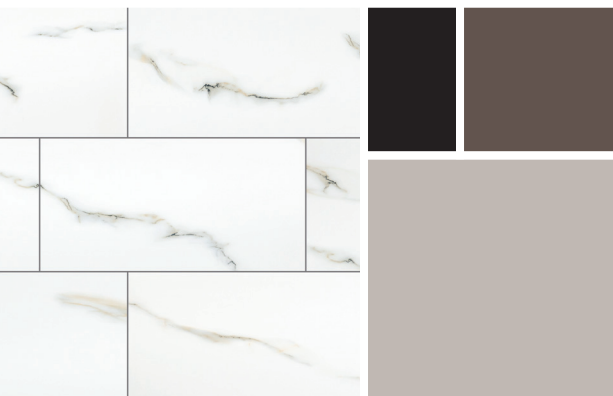

MSI

Making Dream Surfaces Attainable

Aria

Porcelain Collection

AquaBlu Official Distributor
MOSAICS.COM 800-971-1442 |
info@aquablumosaics.com
www.AquaBluMosaics.com

Colors

Bianco 24"x24"

Cremita 24"x24"