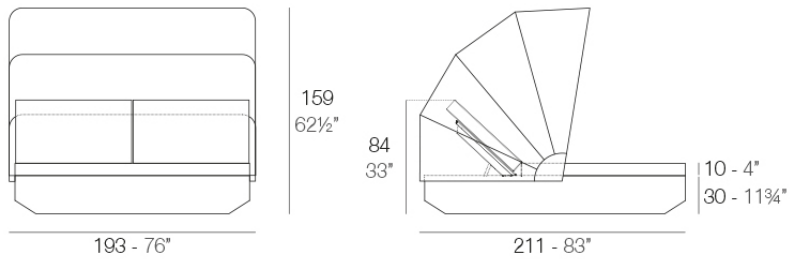

Weight: 95.6 Kg

VELA Daybed 2 cabezales reclinables con parasol plegable. Giro 360°.
 VELA Daybed 2 reclining backrest square with folding sunroof. Rotation 360°.

Accessories

- **SIDE TABLE**

HPL Side table