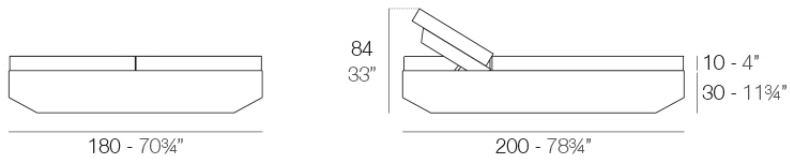

## Description

Made of polyethylene resin by rotational moulding. 100% Recyclable. Item suitable for indoor and outdoor use. Available in different finishes.

Weight: 98.11 Kg

VELA Daybed 2 cabezales reclinables. Giro 360°.  
 VELA Daybed 2 reclining backrest square. Rotation 360°.