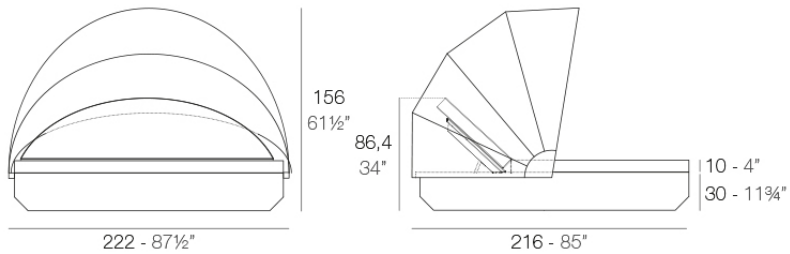

Weight: 104.07 Kg

VELA Daybed redondo reclinable con parasol plegable. Giro 360°.
 VELA Daybed 1 reclining backrest round with folding sunroof. Rotation 360°.

Accessories

- **SIDE TABLE**

HPL Side table

- **4-Pillow pack 60x60 cm.**