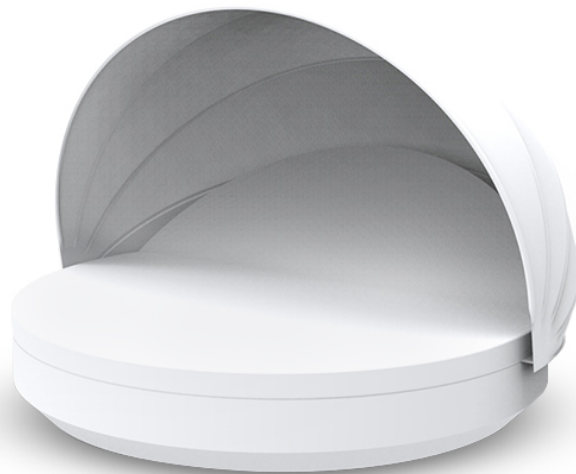

Products / Daybed / Vela Daybed ø With Reclining Backrest And Folding Canopy

Vela daybed ø with reclining backrest and folding canopy

by Ramón Esteve

Vela Collection, designed by Ramon Esteve for Vondom. This extensive outdoor furniture and plantpot collection aims to offer the comfort and the quality of interior furniture without losing it's original qualities.

Weight: 104.07 Kg

VELA Daybed redondo reclinable con parasol plegable. Giro 360°.
 VELA Daybed 1 reclining backrest round with folding sunroof. Rotation 360°.

Accessories

- **SIDE TABLE**

HPL Side table

- **4-Pillow pack 60x60 cm.**