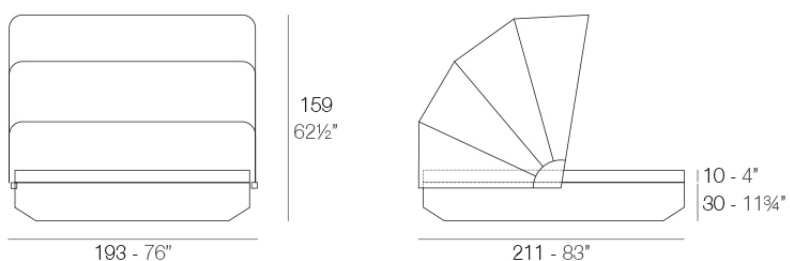

## Description

Made of polyethylene resin by rotational moulding. 100% Recyclable. Item suitable for indoor and outdoor use. Available with different finishes and options.

Weight: 76.52 Kg

VELA Daybed basic cuadrado con parasol plegable. Giro 360°.  
 VELA Daybed basic square with folding sunroof. Rotation 360°.