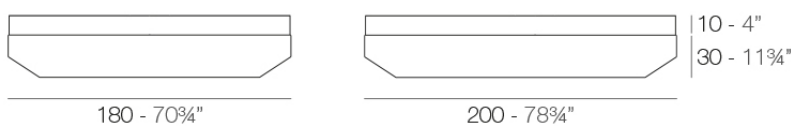

Products / Daybed / Vela Basic Daybed 200x180x40

Vela basic daybed 200x180x40

by Ramón Esteve

Vela Collection, designed by Ramon Esteve for Vondom. This extensive outdoor furniture and plantpot collection aims to offer the comfort and the quality of interior furniture without losing it's original qualities.

Weight: 79.02 Kg

VELA Daybed basic cuadrado. Giro 360°.
VELA Daybed basic square. Rotation 360°.

Accessories

- **SIDE TABLE**

HPL Side table

- **4-Pillow pack 60x60 cm.**

4 Pillow pack - 23"1/2"x23"1/2"

- **PACK SOUND BLUETOOTH SYSTEM**