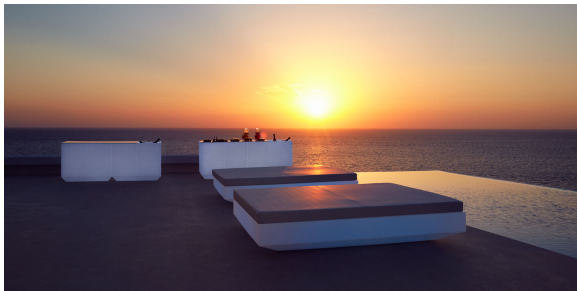

Ambients

Official Distributor
800-971-1442 | orders@aquablumosaics.com
www.AquaBluMosaics.com