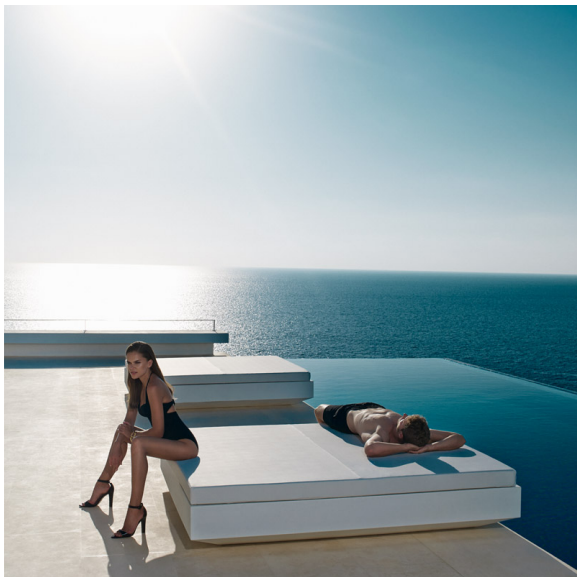

Ambients

Official Distributor
800-971-1442 | orders@aquablumosaics.com
www.AquaBluMosaics.com