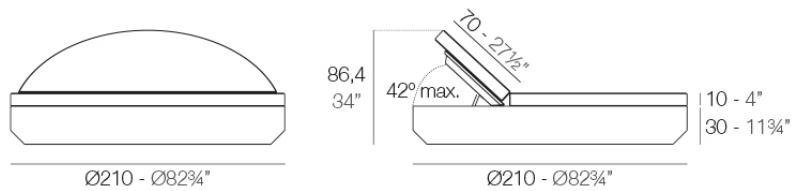

Weight: 102.11 Kg

VELA Daybed redondo reclinable. Giro 360°.
 VELA Daybed 1 reclining backrest round. Rotation 360°.

Accessories

- **SIDE TABLE**

HPL Side table

- **4-Pillow pack 60x60 cm.**

4 Pillow pack - 23"1/2"x23"1/2"