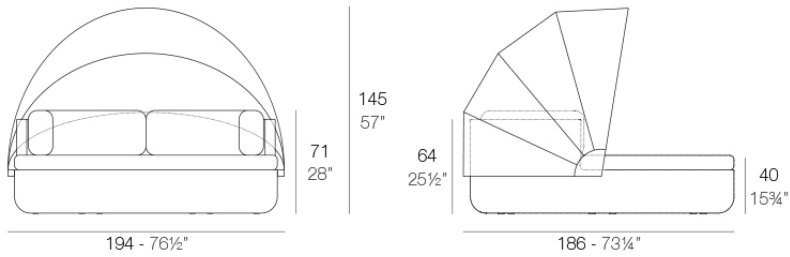

Official Distributor

800-971-1442 | orders@aquablumosaics.com

www.AquaBluMosaics.com

Info

Description

Weight: 115.19 Kg

ULM Daybed cabezal fijo con parasol plegable
ULM Daybed fixed backrest with folding sunroof

| | Rotation Giro | Thick cushion Grosor acolchado |
|-----------------------------------|------------------|-----------------------------------|
| Daybed fixed backrest with canopy | 360° | 4" |
| Daybed respaldo fijo con capota | 360° | 10 |