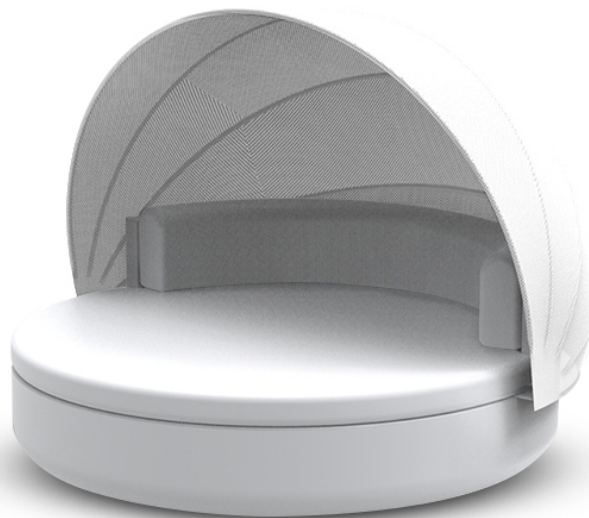

Products / Daybed / Ulm Daybed Fixed Backrest With Folding Canopy

Ulm daybed fixed backrest with folding canopy

by Ramón Esteve

Ulm furniture collection, designed by Ramón Esteve for Vondom, is fashioned as the new norm with an **inherit universal and logical appeal**. A minimalist furniture collection that strikes a perfect balance between design, technology, and ergonomics based on basic cube, prism, and spherical shapes.

Official Distributor

800-971-1442 | orders@aquablumosaics.com

www.AquaBluMosaics.com

Info

Description

Weight: 115.19 Kg

ULM Daybed cabezal fijo con parasol plegable
ULM Daybed fixed backrest with folding sunroof

| | Rotation Giro | Thick cushion Grosor acolchado |
|-----------------------------------|------------------|-----------------------------------|
| Daybed fixed backrest with canopy | 360° | 4" |
| Daybed respaldo fijo con capota | 360° | 10 |

ecru

beige

Lacquered Polyethylene

lighting

LIGHT

Ref. 54190W

ice

White internally lit unit with LED technology. Available only in matte ice white finish.